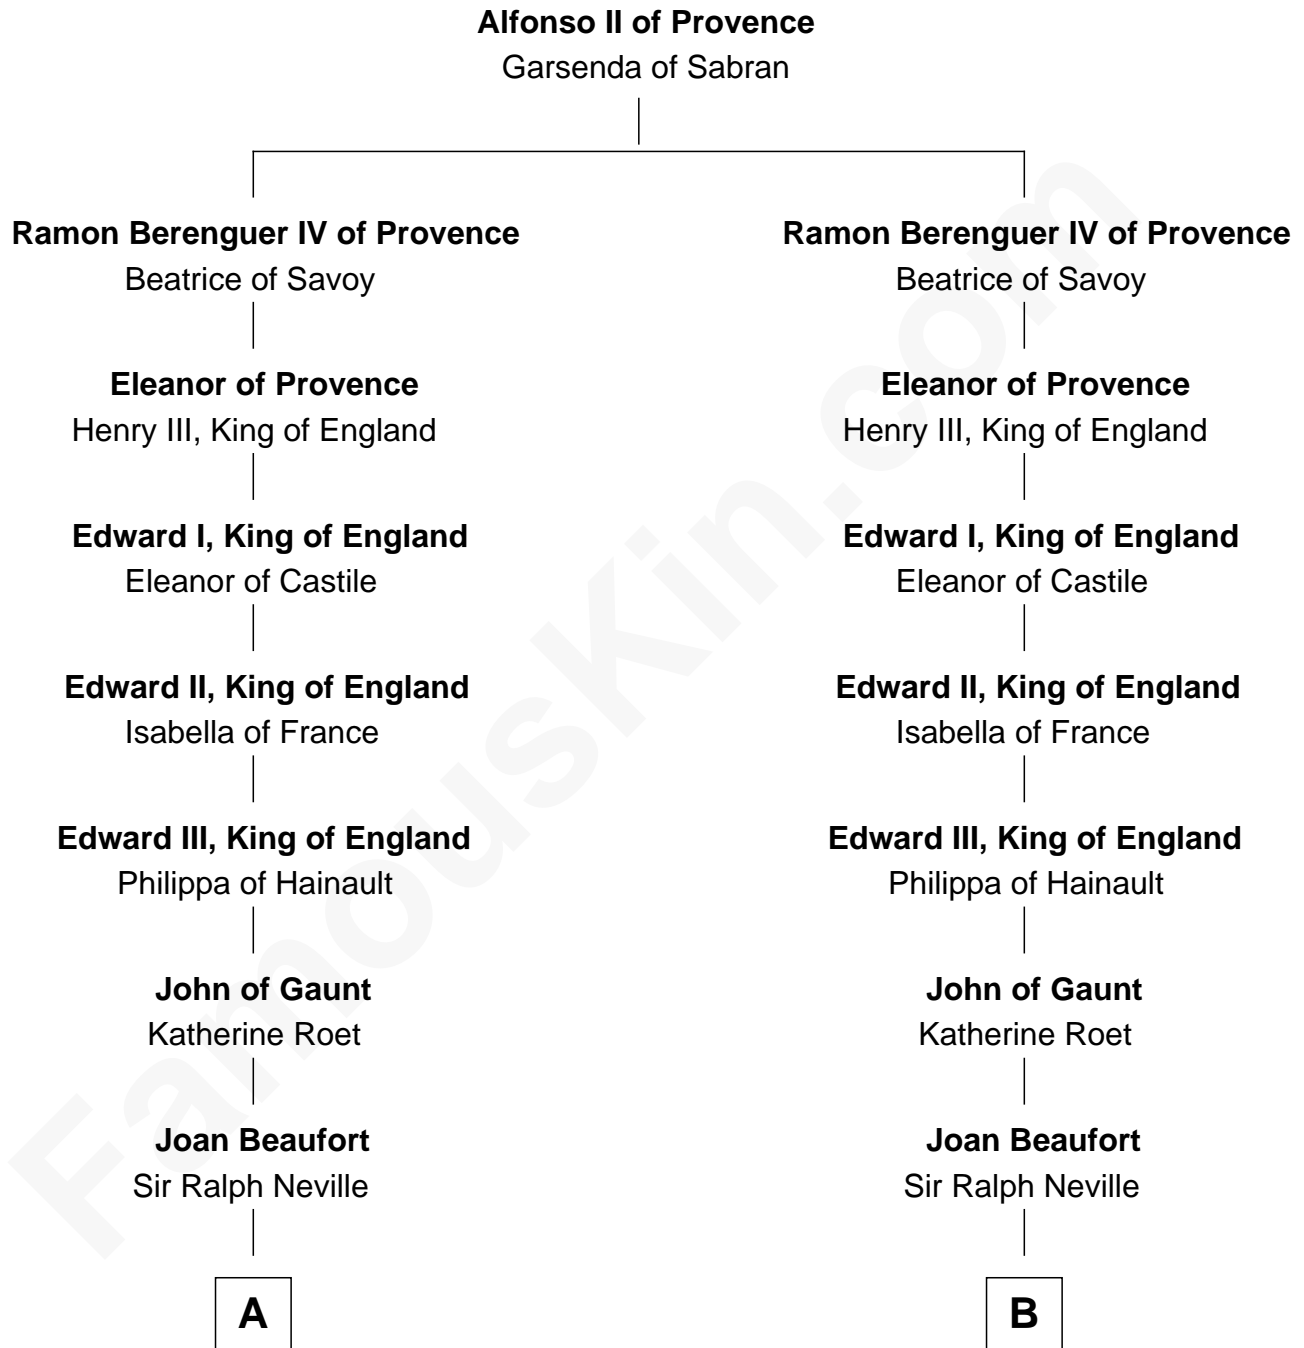

# FamousKin.com Relationship Chart of

**E. M. Forster**  
*English Novelist*

11th cousin 10 times removed of

**Catherine Parr**  
*6th Wife of King Henry VIII*

**C**

**Lucy Watson**  
John Thornton

**Henry Thornton**  
Marianne Sykes

**Laura Thornton**  
Charles Forster

**Edward Morgan Llewellyn Forster**  
Alice Clara Whichelo

**E. M. Forster**  
*English Novelist*

FamousKin.com