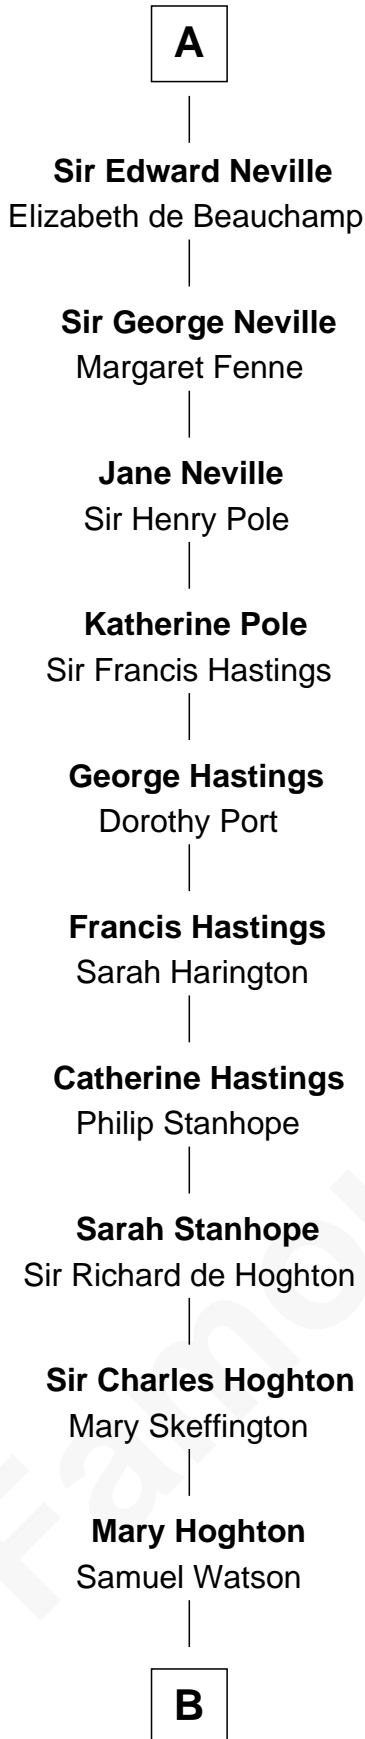

FamousKin.com Relationship Chart of

E. M. Forster
English Novelist

19th great-grandnephew of

Hugh le Bigod
Magna Carta Surety

Roger le Bigod
Ida de Tony

Mary le Bigod
Ranulph FitzRobert

Hugh le Bigod
Magna Carta Surety

Sir Ralph FitzRanulph
Anastasia de Percy

Mary FitzRanulph
Robert de Neville

Sir Ranulph de Neville
Euphemia de Clavering

Sir Ralph de Neville
Alice de Audley

Sir John de Neville
Maude de Percy

Sir Ralph Neville
Joan Beaufort

A

B

—
Lucy Watson

John Thornton

—
Henry Thornton

Marianne Sykes

—
Laura Thornton

Charles Forster

—
Edward Morgan Llewellyn Forster

Alice Clara Whichelo

—
E. M. Forster

English Novelist