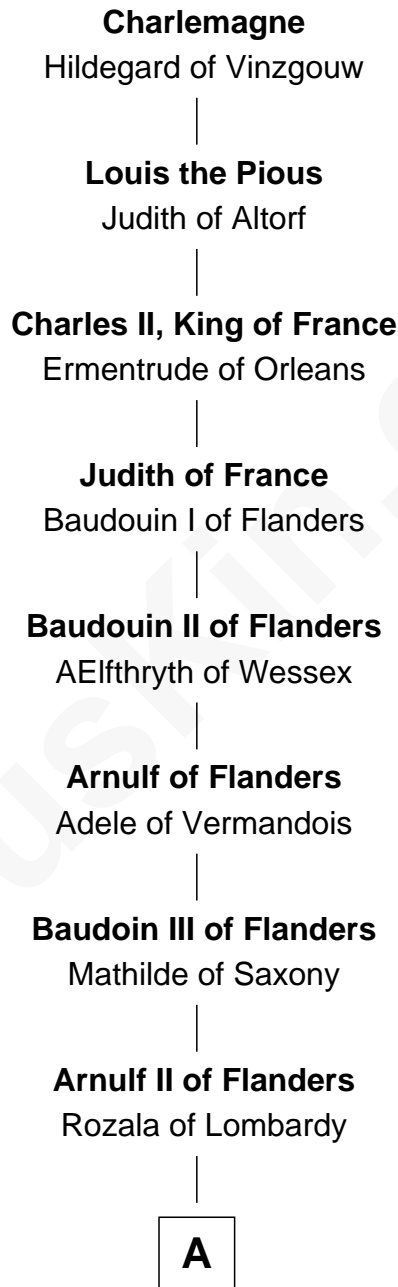

FamousKin.com Relationship Chart of

E. M. Forster

English Novelist

33rd Great-grandson of

Charlemagne

King of the Franks

A

Baudoin IV of Flanders

Ogive of Luxembourg

Baudoin V of Flanders

Adela of France

Matilda of Flanders

William I, King of England

Henry I, King of England

Maud of Scotland

Maud of England