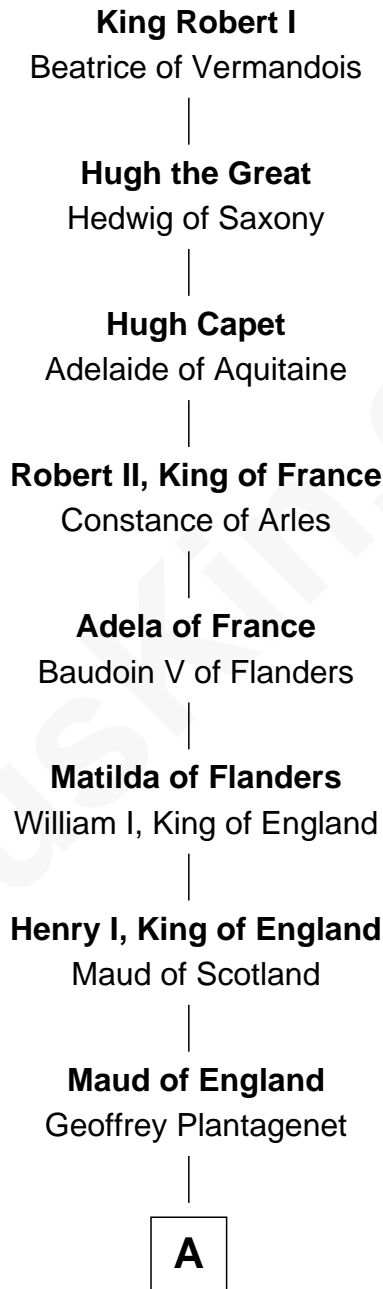

FamousKin.com Relationship Chart of

E. M. Forster

English Novelist

28th Great-grandson of

King Robert I

King of France

A

Henry II, King of England

Ida de Tony

Sir William Longespee

Ela of Salisbury

William Longespee

Idoine de Camville

Ela Longespee

Sir James de Audley

Sir Hugh I de Audley