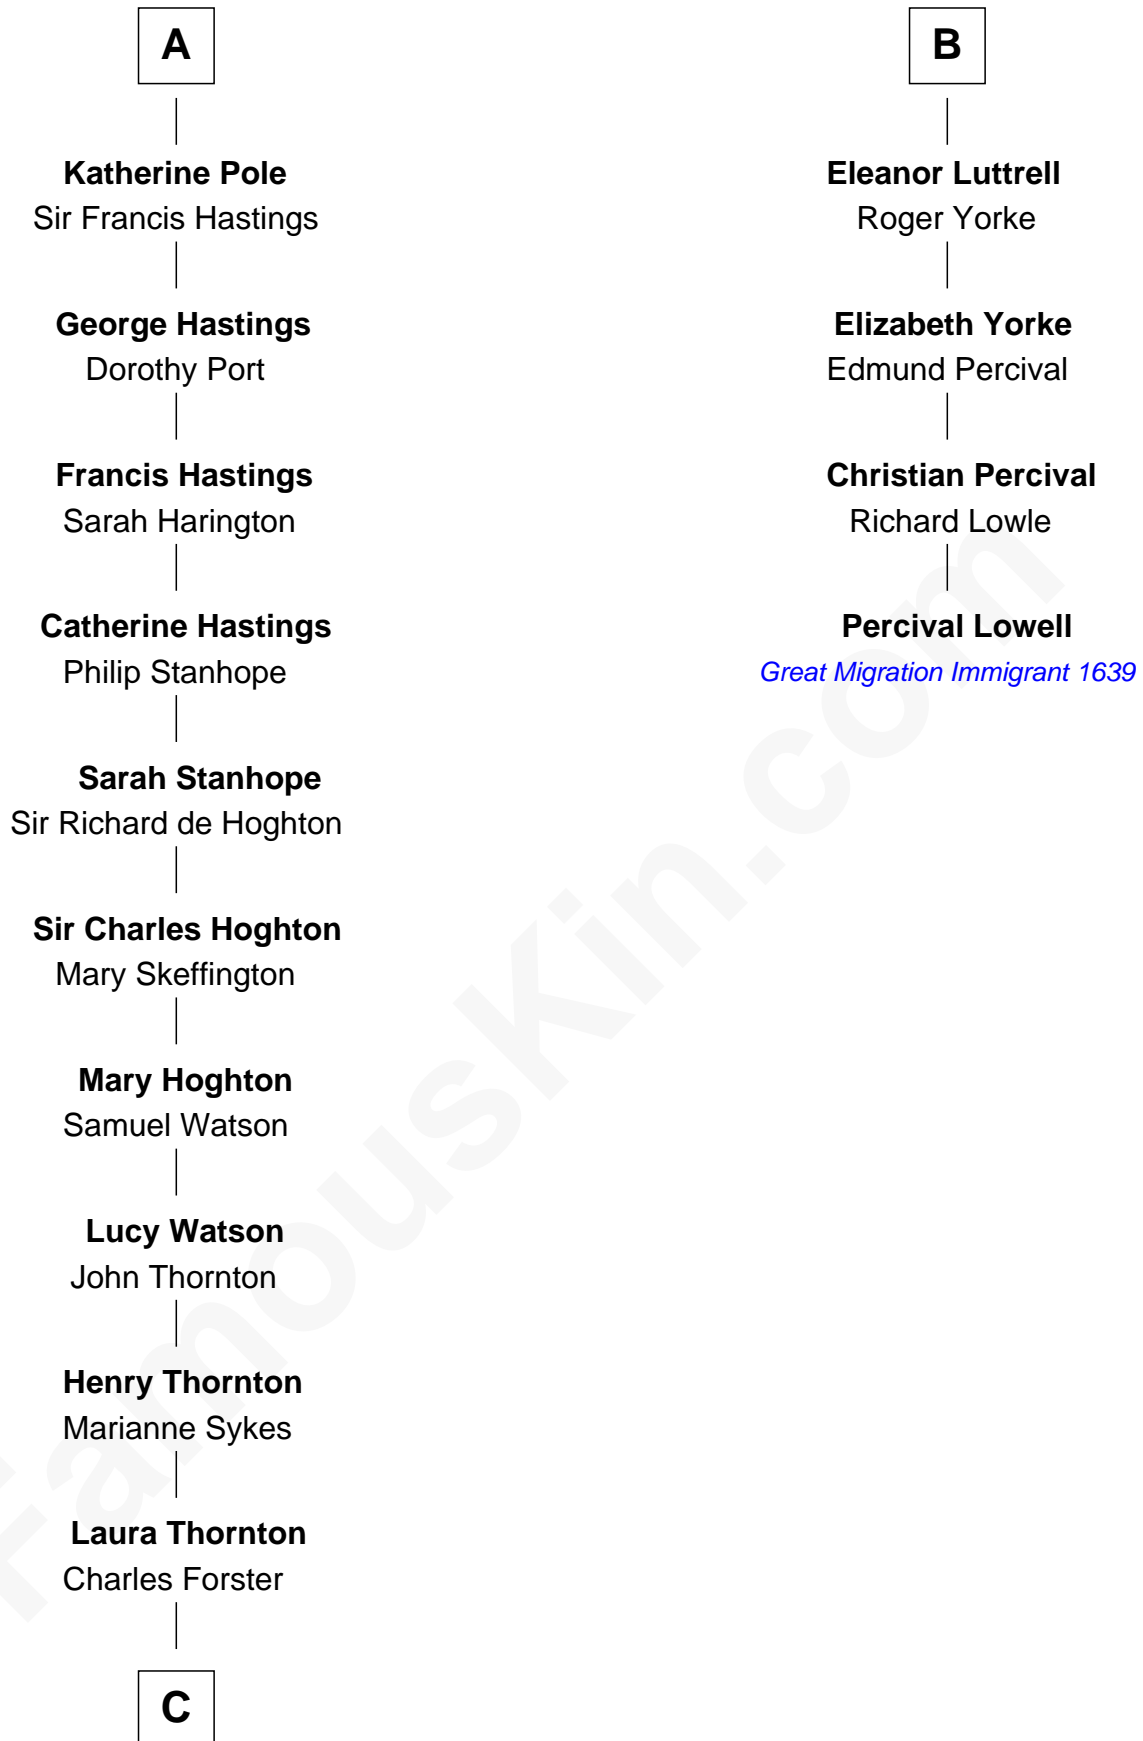

# FamousKin.com Relationship Chart of

**E. M. Forster**  
*English Novelist*

10th cousin 8 times removed of

**Percival Lowell**  
*(c1570 - c1666) Great Migration Immigrant 1639*

**C**

Edward Morgan Llewellyn Forster

Alice Clara Whichelo

**E. M. Forster**

*English Novelist*

FamousKin.com