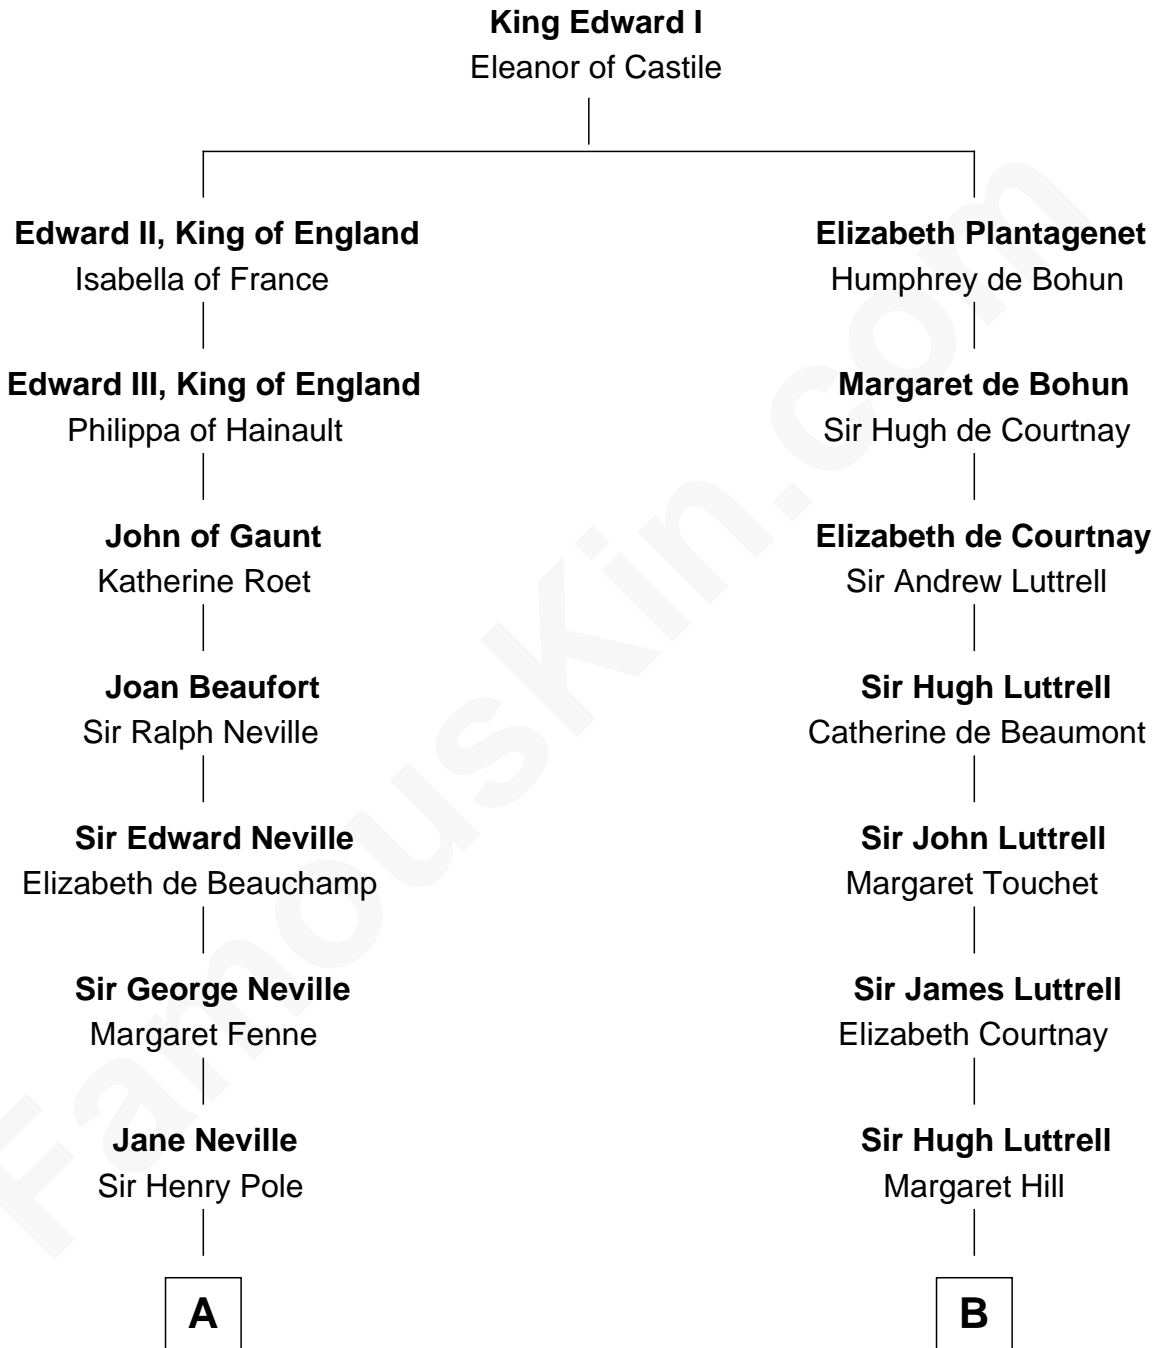

# FamousKin.com Relationship Chart of

**E. M. Forster**  
*English Novelist*

10th cousin 8 times removed of

**Percival Lowell**  
*(c1570 - c1666) Great Migration Immigrant 1639*

**C**

Edward Morgan Llewellyn Forster

Alice Clara Whichelo

**E. M. Forster**

*English Novelist*

FamousKin.com