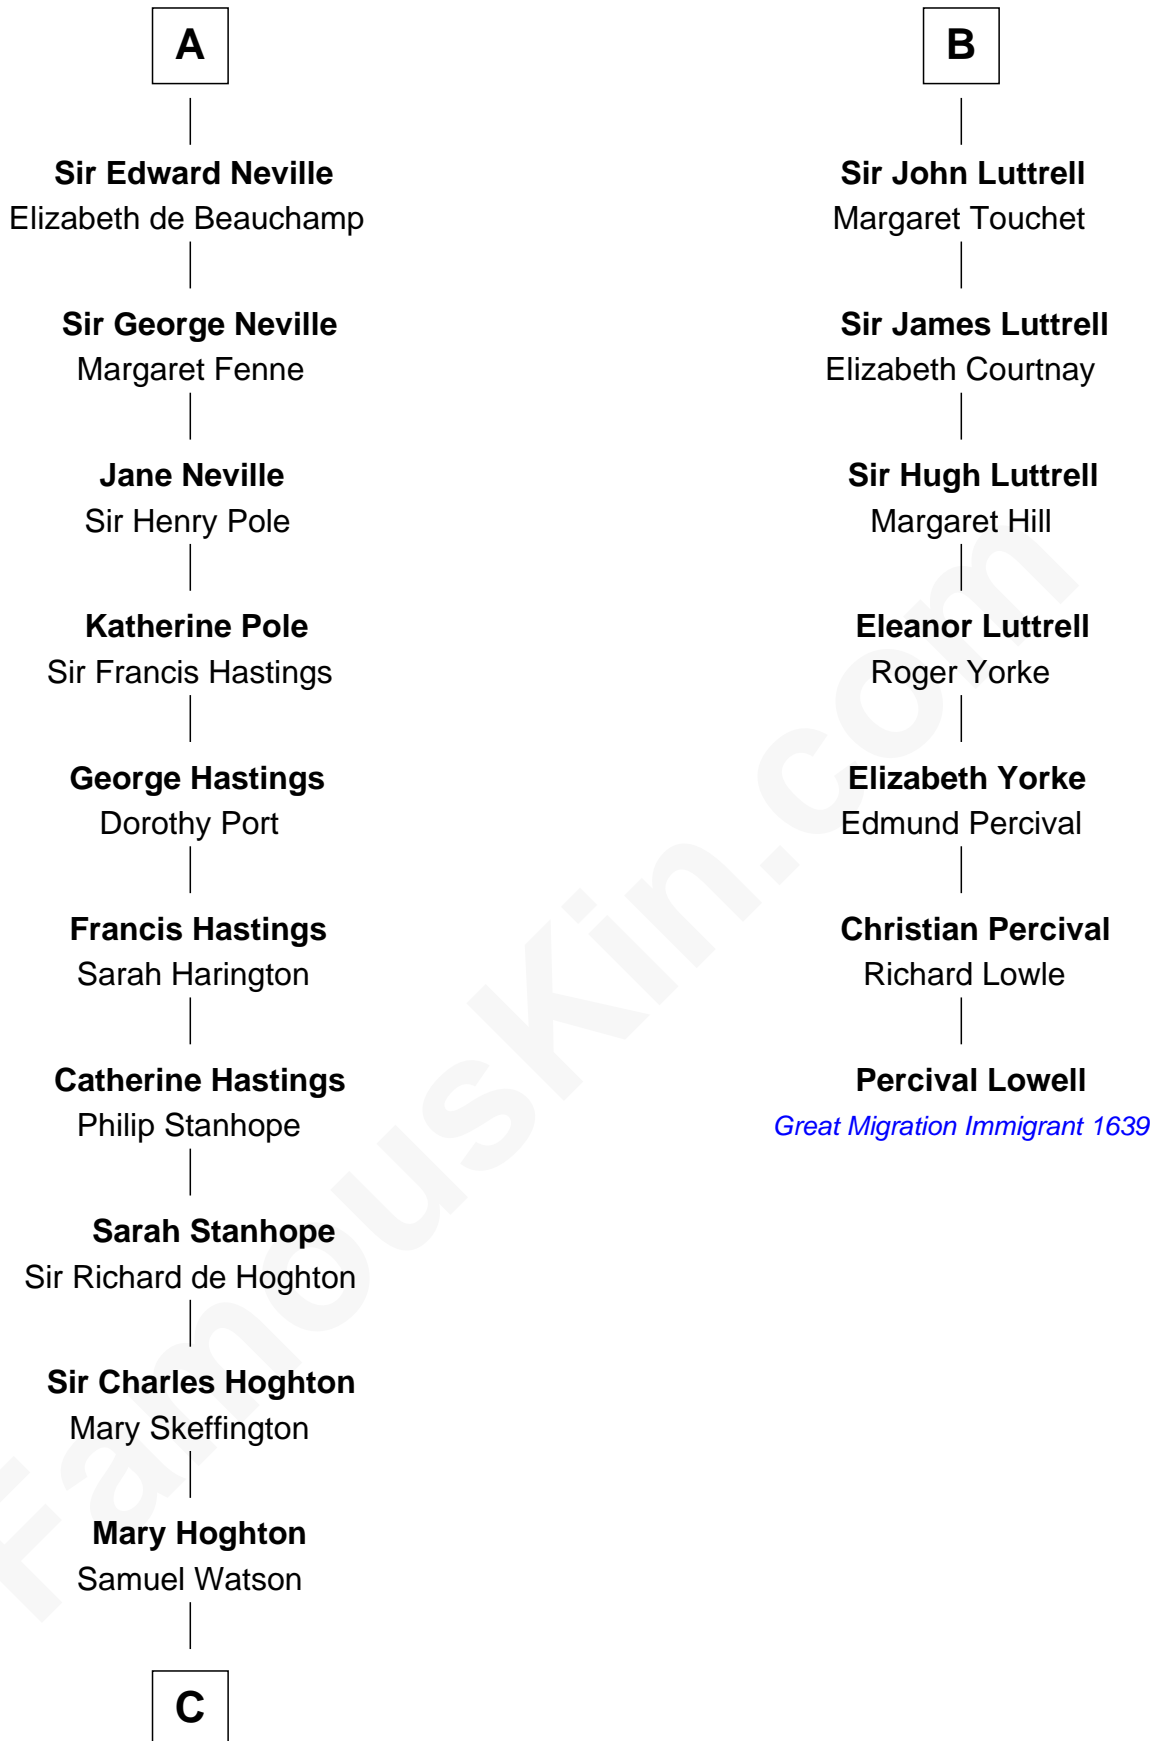

FamousKin.com Relationship Chart of

E. M. Forster
English Novelist

13th cousin 8 times removed of

Percival Lowell

(c1570 - c1666) *Great Migration Immigrant 1639*

C

—
Lucy Watson

John Thornton

—
Henry Thornton

Marianne Sykes

—
Laura Thornton

Charles Forster

—
Edward Morgan Llewellyn Forster

Alice Clara Whichelo

—
E. M. Forster

English Novelist