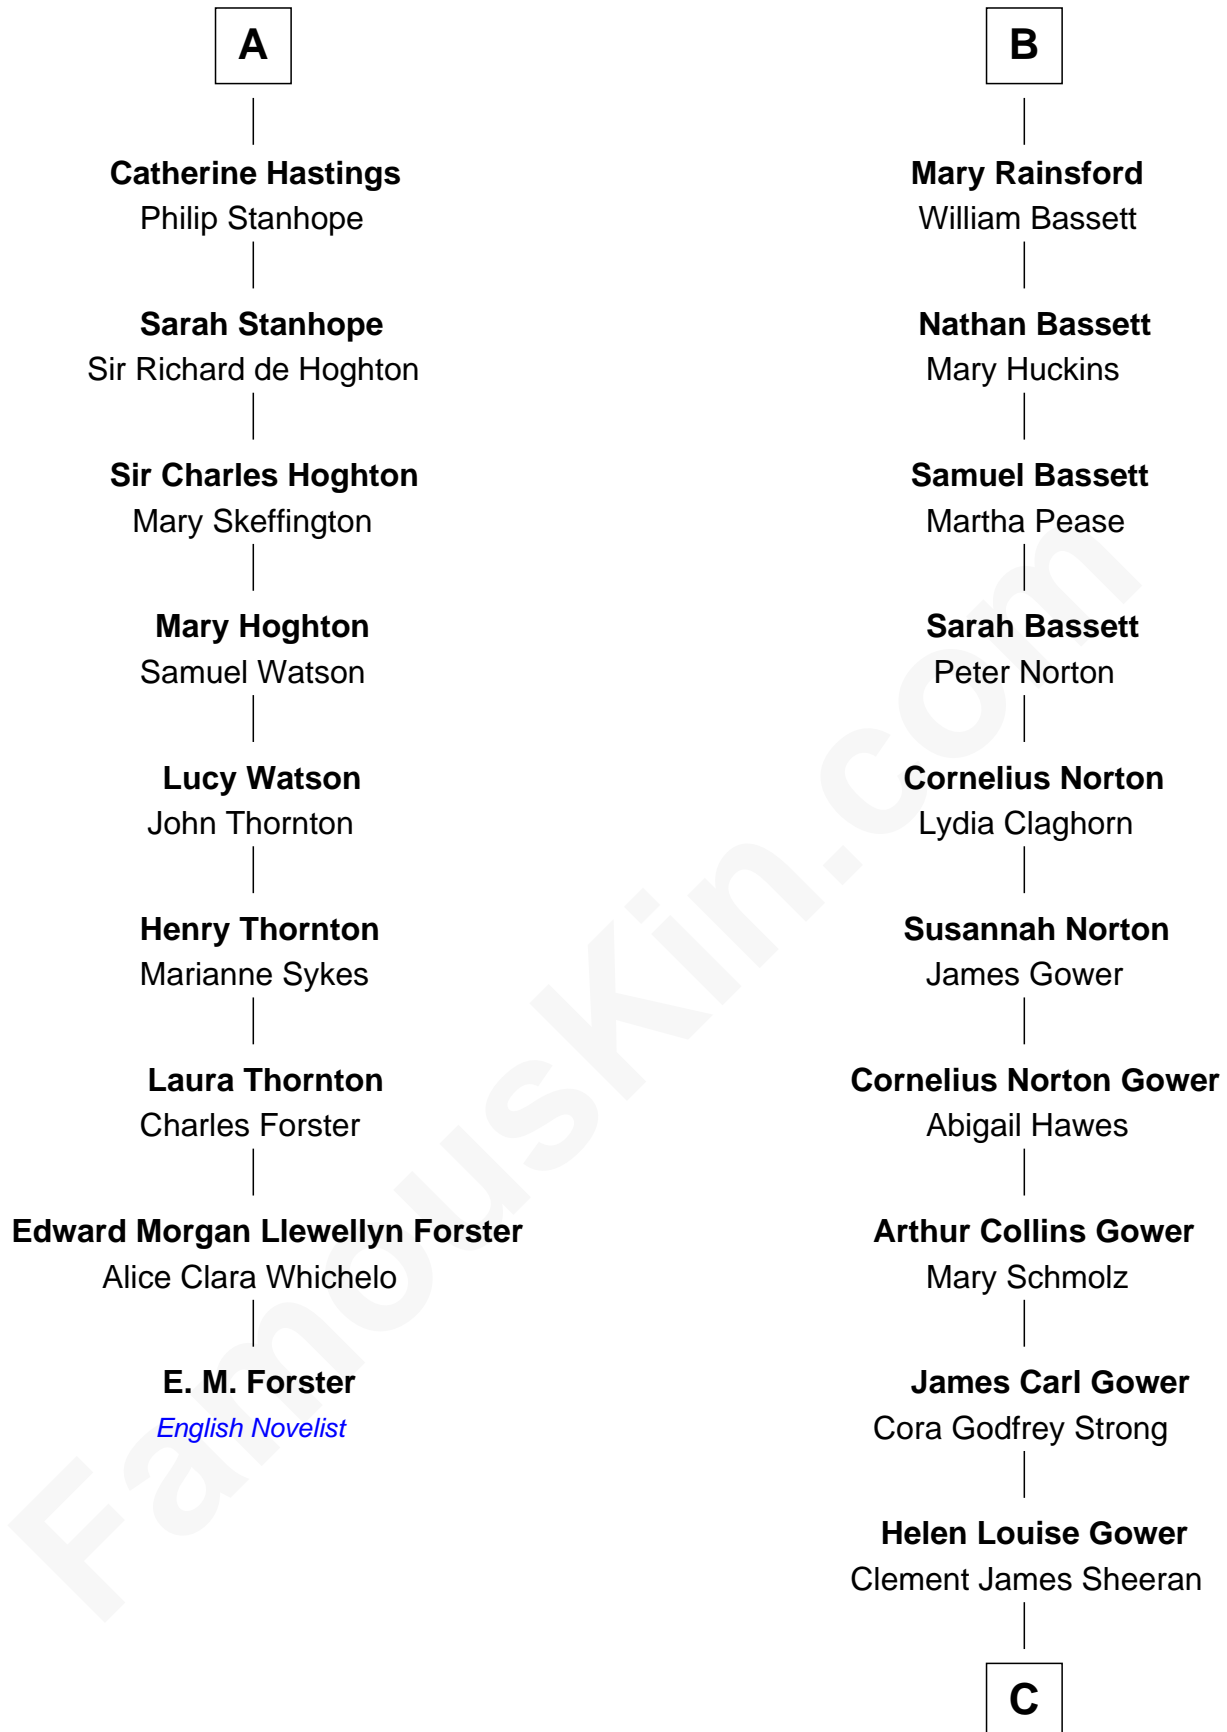

# FamousKin.com Relationship Chart of

**E. M. Forster**  
*English Novelist*

15th cousin 3 times removed of

**Sarah Palin**

*9th Governor of Alaska*

**Sir Robert Hungerford**  
Margaret Botreaux

**Sir Robert Hungerford**  
Eleanor Moleyns

**Sir Thomas Hungerford**  
Anne Percy

**Mary Hungerford**  
Sir Edward Hastings

**Sir George Hastings**  
Anne Stafford

**Sir Francis Hastings**  
Katherine Pole

**George Hastings**  
Dorothy Port

**Francis Hastings**  
Sarah Harington

**A**

**Eleanor Hungerford**  
Sir John White

**Robert White**  
Margaret Gainsford

**Margaret White**  
John Kirton

**Stephen Kirton**  
Margaret Offley

**Thomas Kirton**  
Mary Sadler

**Mary Kirton**  
Robert Rainsford

**Edward Rainsford**  
Mary - - - - -

**B**

**C**

**Sarah Sheeran**  
Charles Richard Heath

**Sarah Palin**  
*9th Governor of Alaska*

FamousKin.com