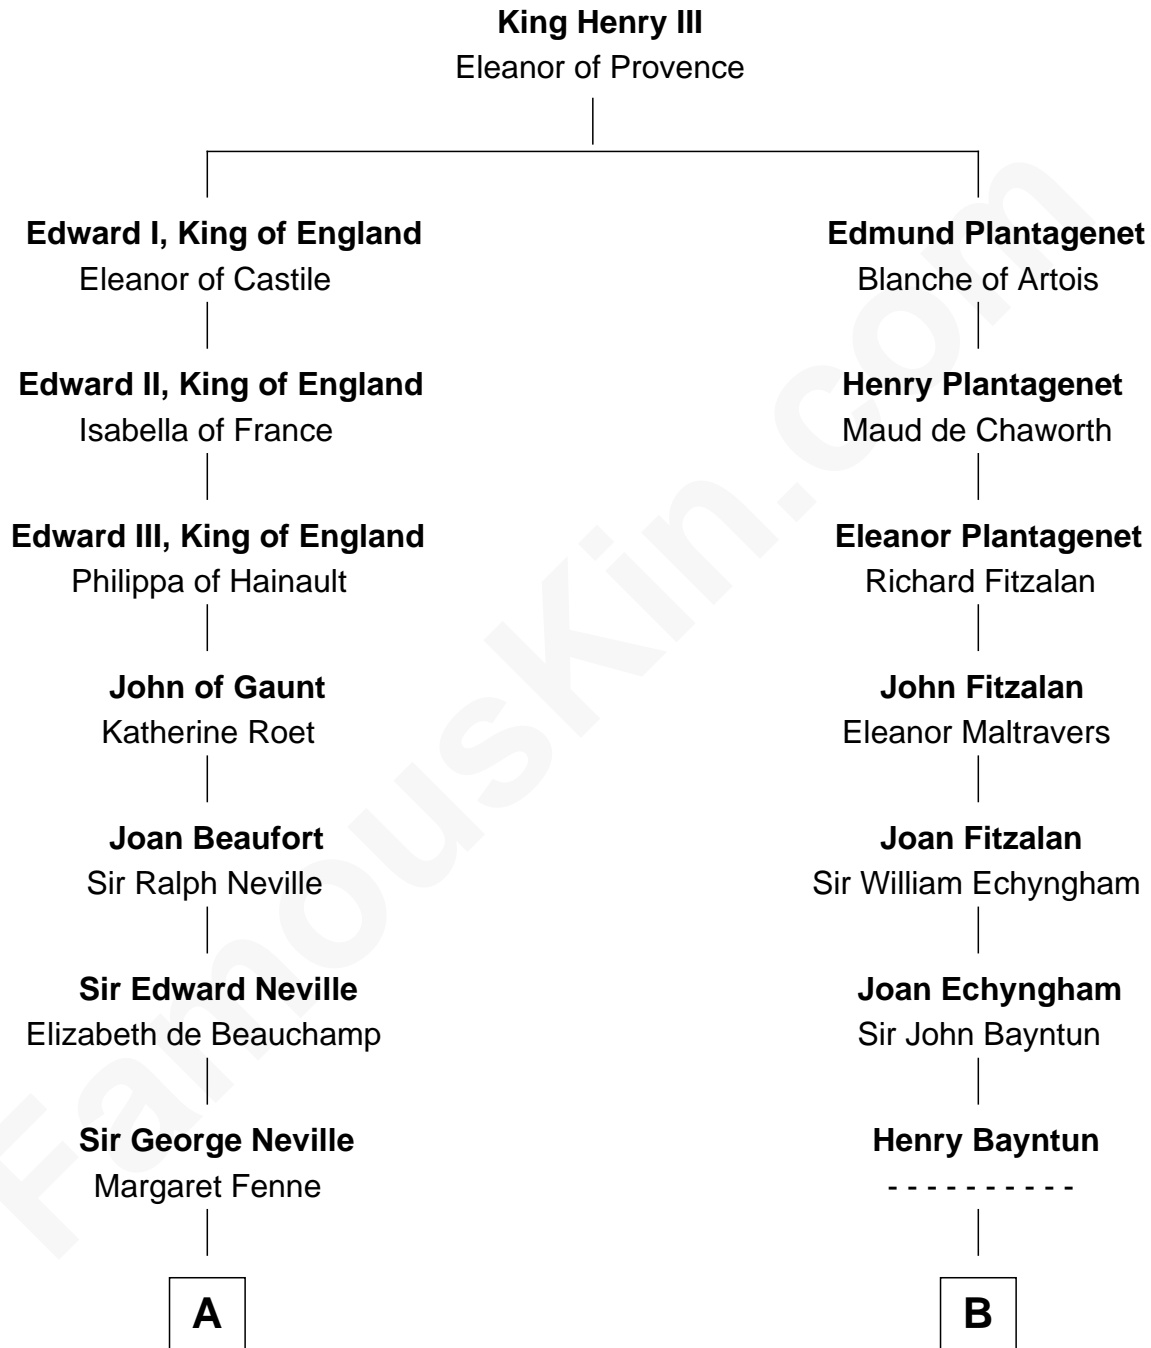

# FamousKin.com Relationship Chart of

**E. M. Forster**  
*English Novelist*

19th cousin 2 times removed of

**Sarah Palin**  
*9th Governor of Alaska*

**C**

**Laura Thornton**  
Charles Forster

**Edward Morgan Llewellyn Forster**  
Alice Clara Whichelo

**E. M. Forster**  
*English Novelist*

**D**

**Thomas S. Ruddock**  
Maria Nancy Newell

**May Belle Ruddock**  
Henry Charles Brandt

**Nellie Marie Brandt**  
Charles Francis Heath

**Charles Richard Heath**  
Sarah Sheeran

**Sarah Palin**  
*9th Governor of Alaska*

FamousKin.com