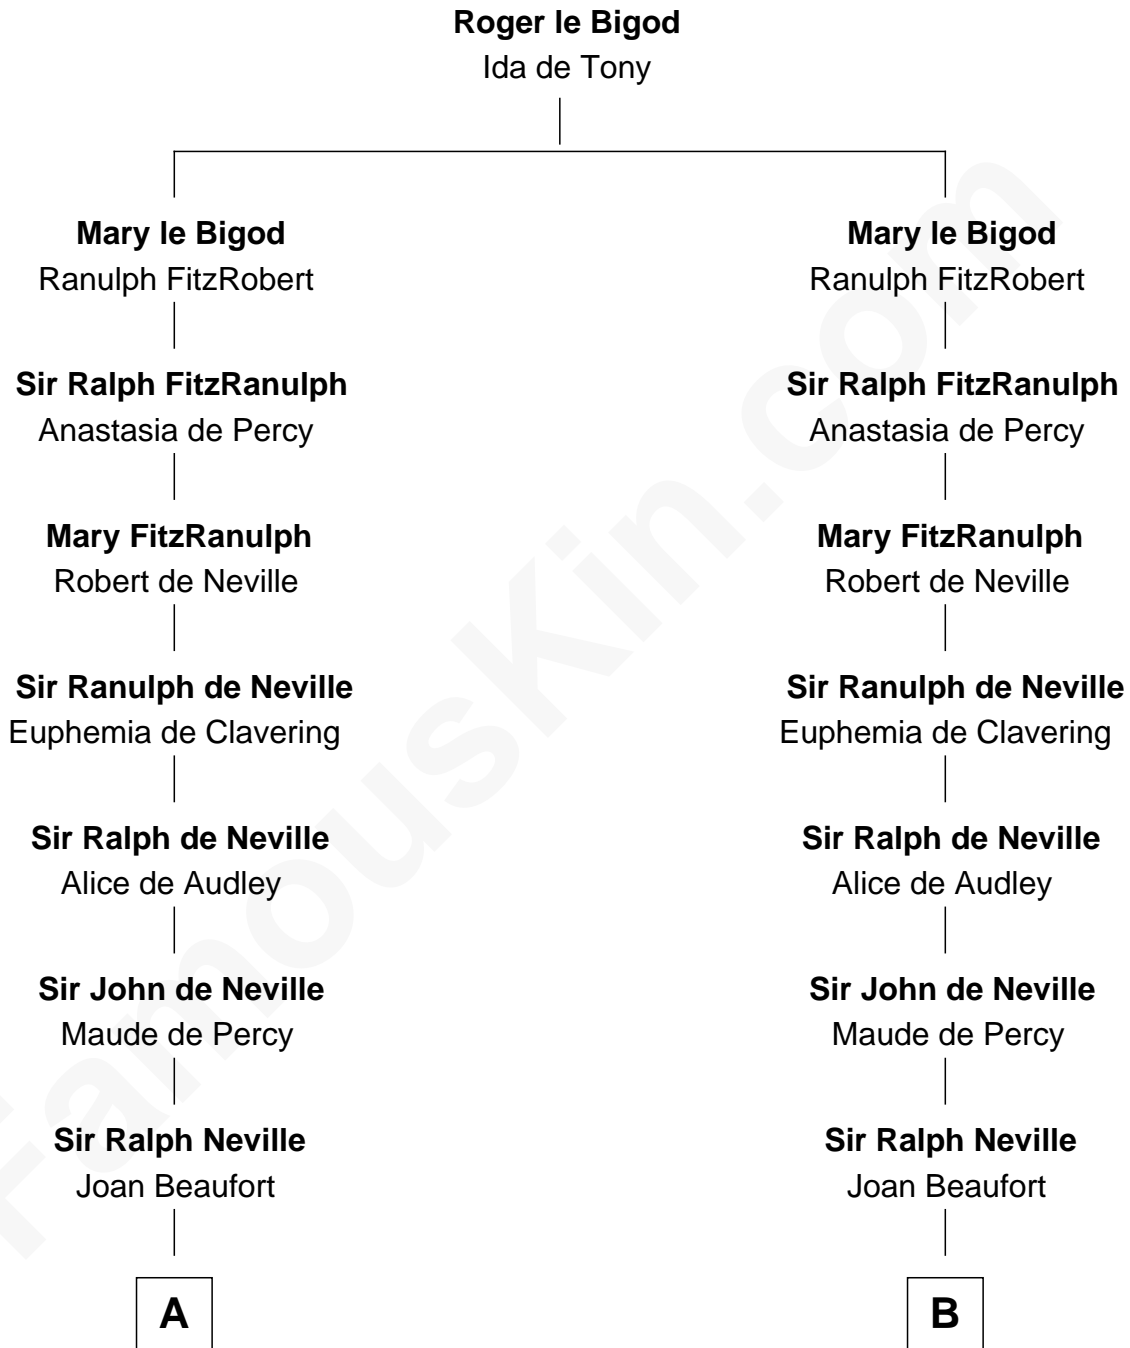

# FamousKin.com Relationship Chart of

**E. M. Forster**  
*English Novelist*

13th cousin 8 times removed of

**Gov. Thomas Dudley**  
(1576 - 1653) *Great Migration Immigrant 1630*

**C**

—  
**Lucy Watson**

John Thornton

—  
**Henry Thornton**

Marianne Sykes

—  
**Laura Thornton**

Charles Forster

—  
**Edward Morgan Llewellyn Forster**

Alice Clara Whichelo

—  
**E. M. Forster**

*English Novelist*

FamousKin.com