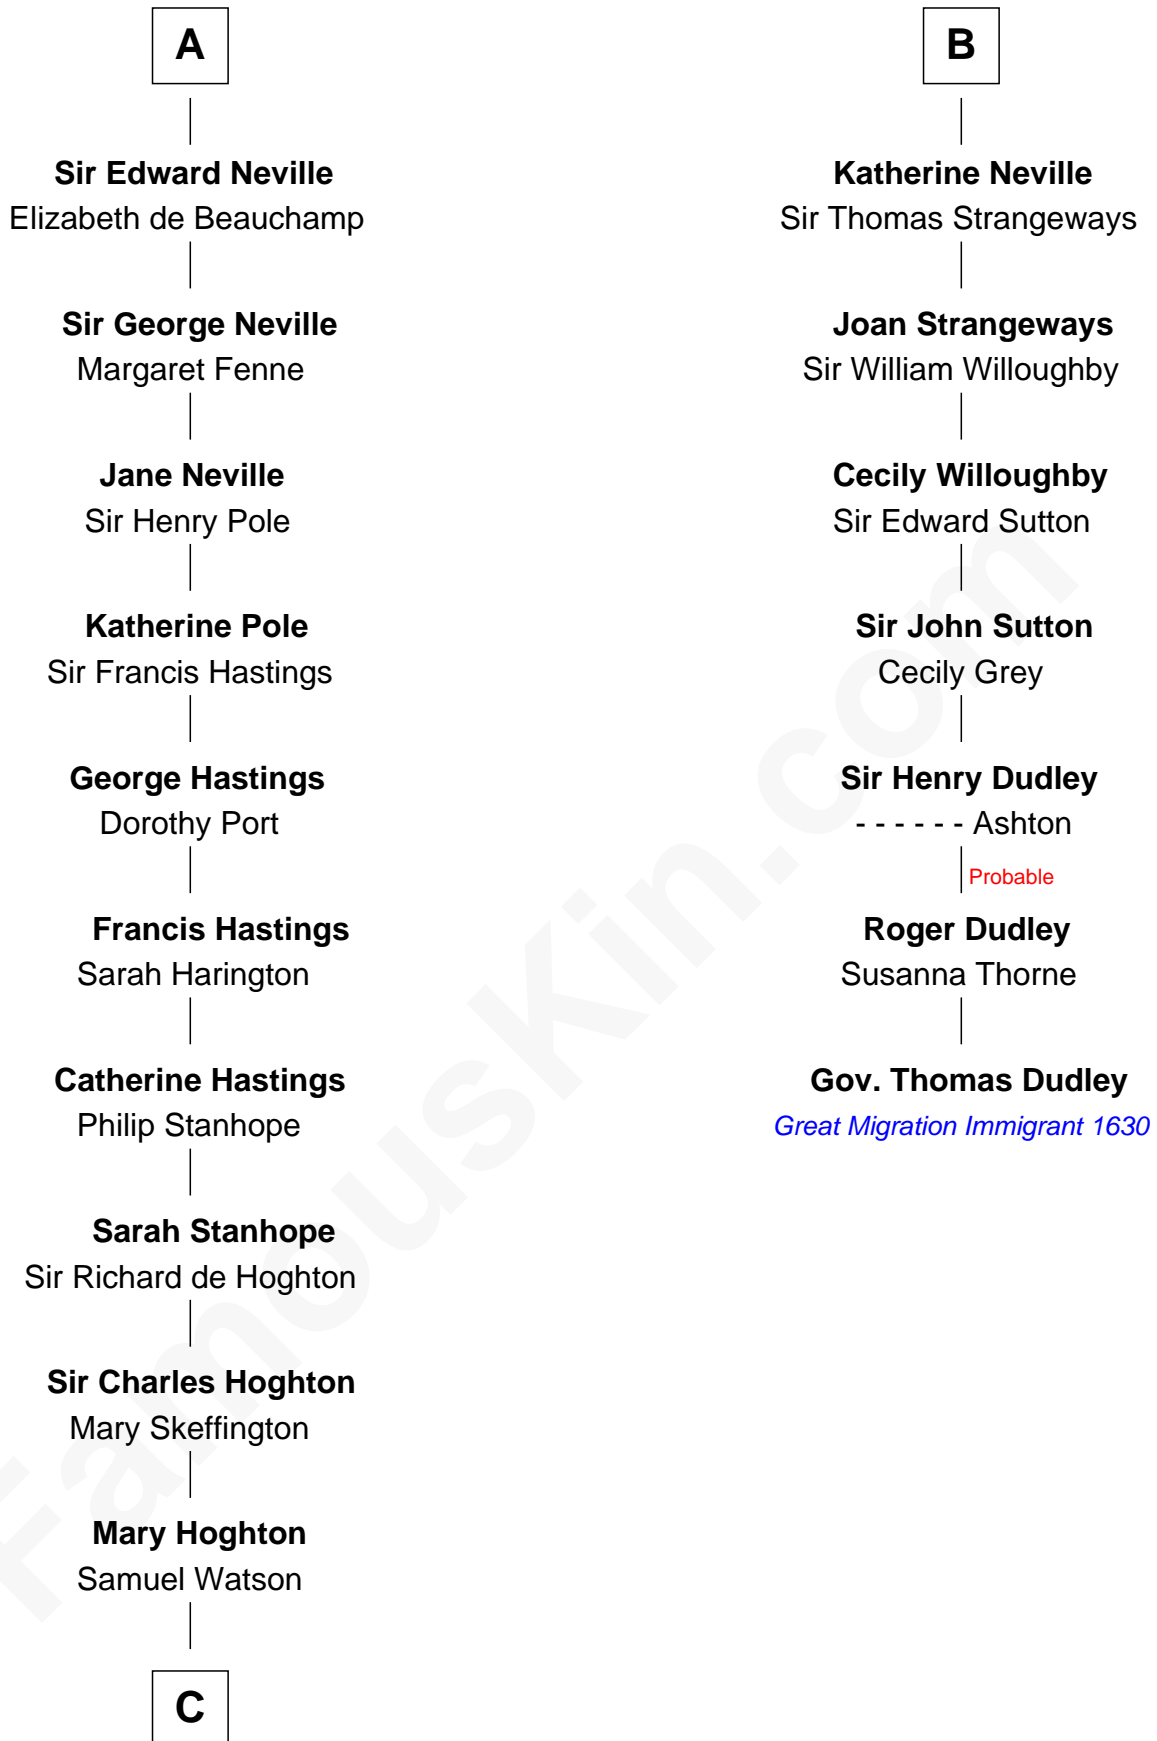

# FamousKin.com Relationship Chart of

**E. M. Forster**  
*English Novelist*

13th cousin 8 times removed of

**Gov. Thomas Dudley**  
(1576 - 1653) *Great Migration Immigrant 1630*

**C**

—  
**Lucy Watson**

John Thornton

—  
**Henry Thornton**

Marianne Sykes

—  
**Laura Thornton**

Charles Forster

—  
**Edward Morgan Llewellyn Forster**

Alice Clara Whichelo

—  
**E. M. Forster**

*English Novelist*

FamousKin.com