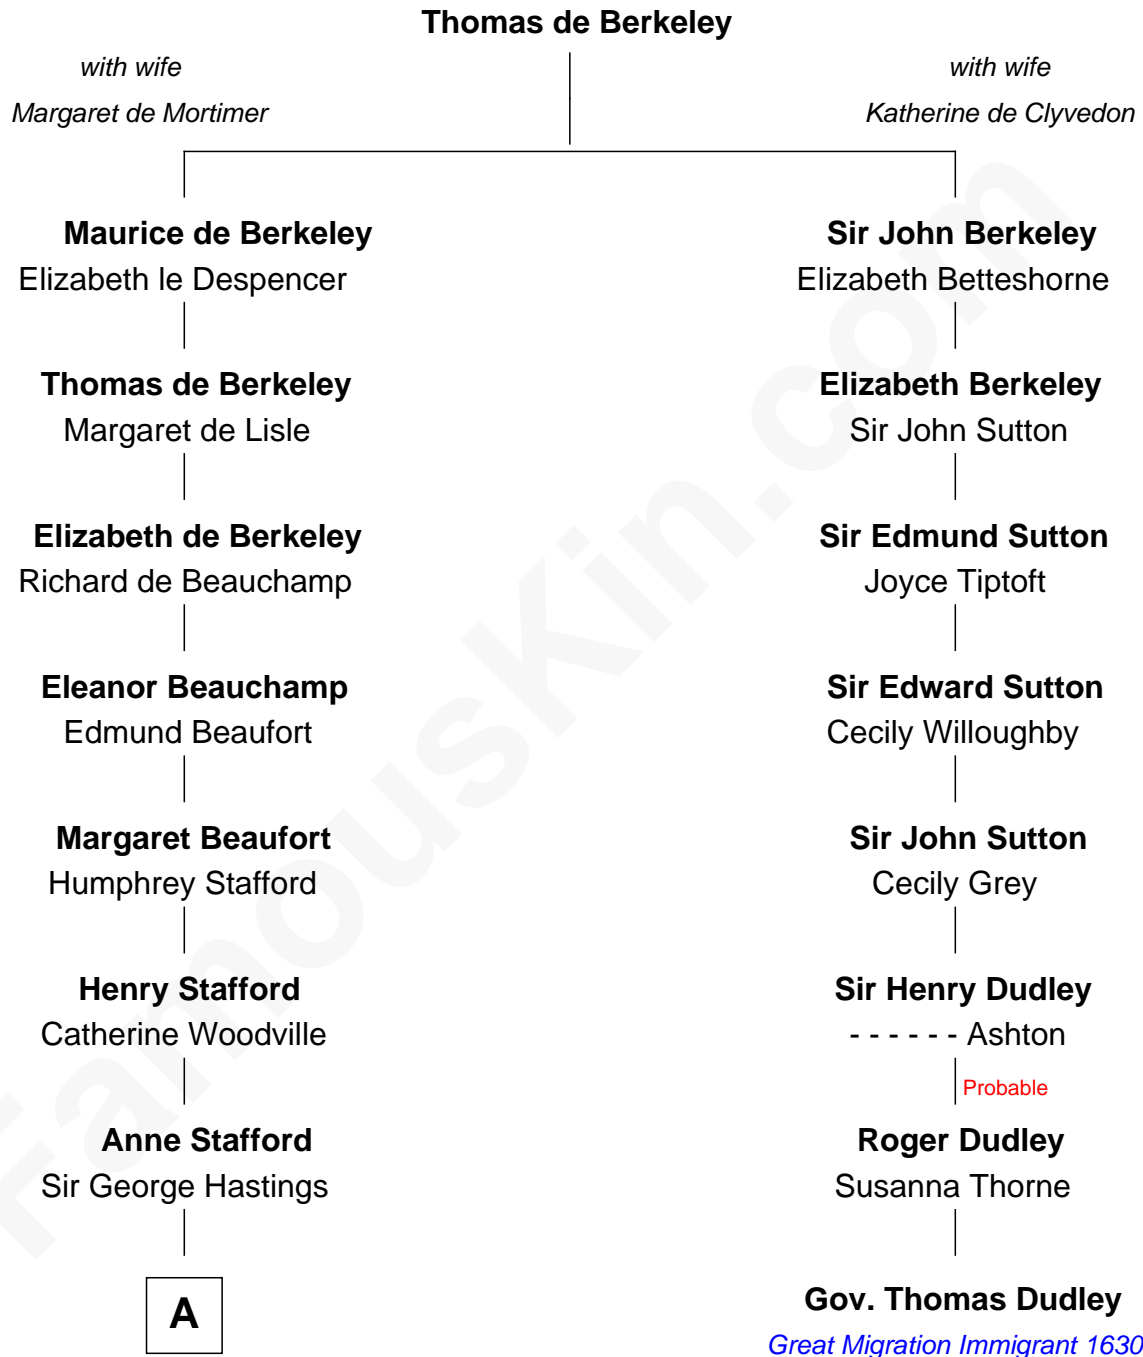

FamousKin.com Relationship Chart of

E. M. Forster
English Novelist

7th cousin 11 times removed of

Gov. Thomas Dudley
(1576 - 1653) Great Migration Immigrant 1630

B

Edward Morgan Llewellyn Forster

Alice Clara Whichelo

E. M. Forster

English Novelist

FamousKin.com