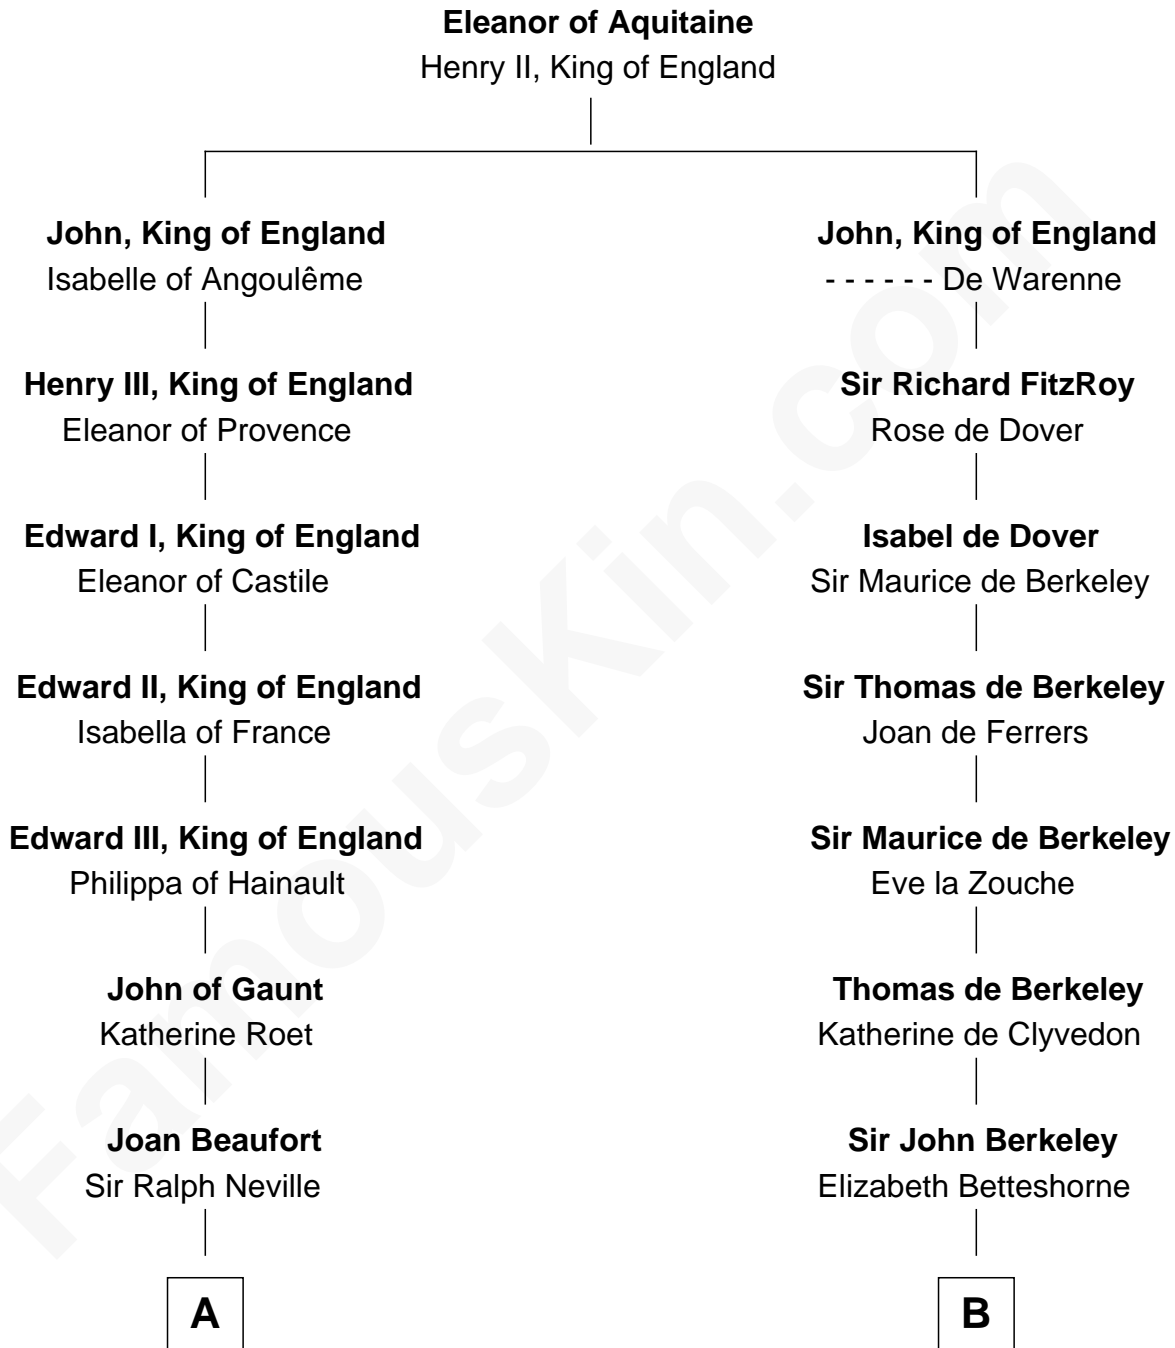

# FamousKin.com Relationship Chart of

**E. M. Forster**  
*English Novelist*

13th cousin 8 times removed of

**Gov. Thomas Dudley**  
*(1576 - 1653) Great Migration Immigrant 1630*

**C**

—  
**Lucy Watson**

John Thornton

—  
**Henry Thornton**

Marianne Sykes

—  
**Laura Thornton**

Charles Forster

—  
**Edward Morgan Llewellyn Forster**

Alice Clara Whichelo

—  
**E. M. Forster**

*English Novelist*