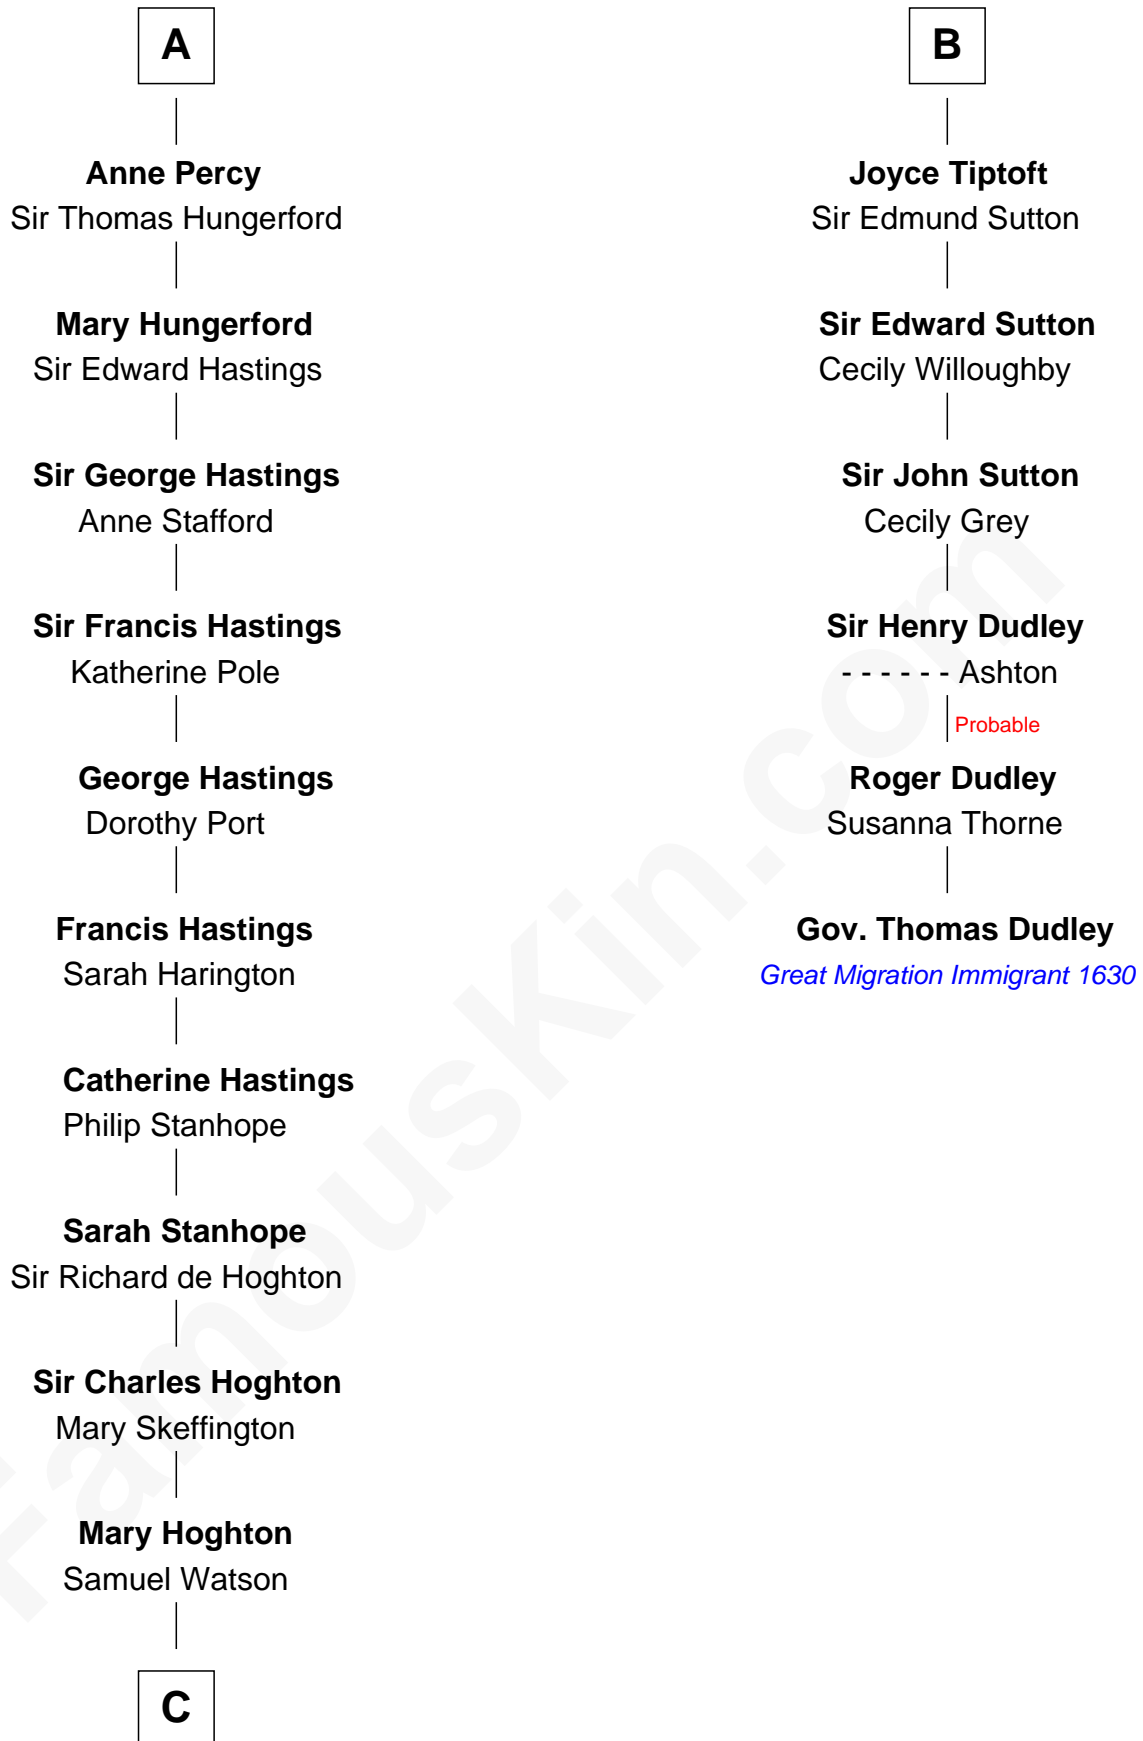

# FamousKin.com Relationship Chart of

**E. M. Forster**  
*English Novelist*

12th cousin 9 times removed of

**Gov. Thomas Dudley**  
*(1576 - 1653) Great Migration Immigrant 1630*

**C**

—  
**Lucy Watson**

John Thornton

—  
**Henry Thornton**

Marianne Sykes

—  
**Laura Thornton**

Charles Forster

—  
**Edward Morgan Llewellyn Forster**

Alice Clara Whichelo

—  
**E. M. Forster**

*English Novelist*

FamousKin.com