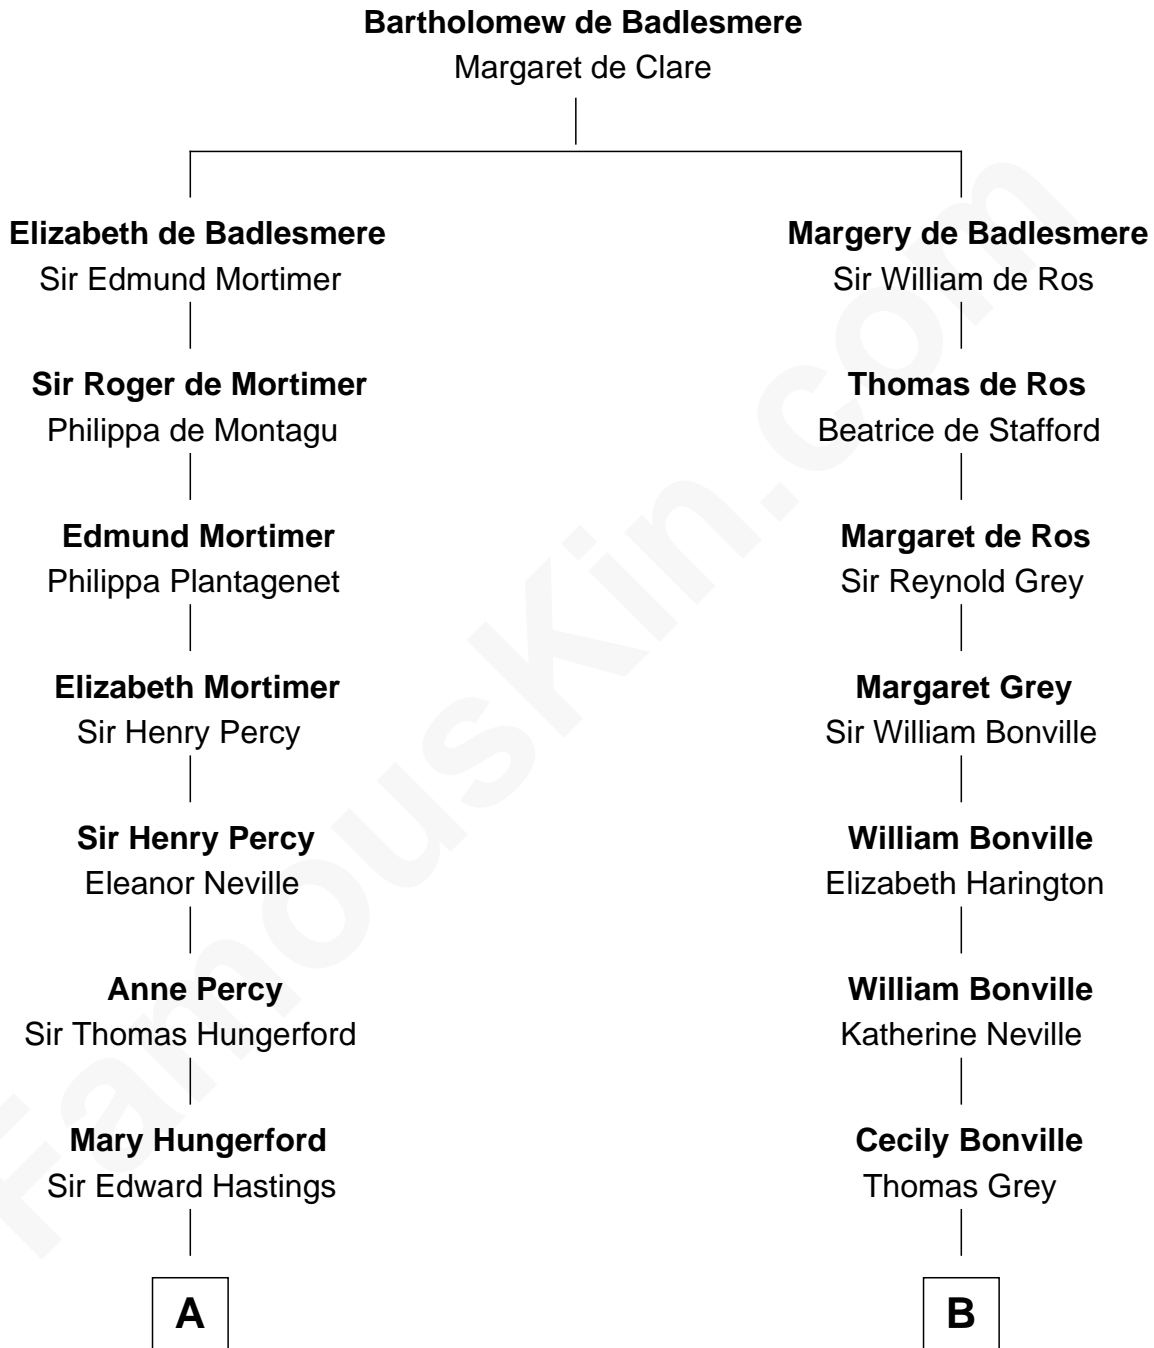

FamousKin.com Relationship Chart of

E. M. Forster
English Novelist

10th cousin 9 times removed of

Gov. Thomas Dudley
(1576 - 1653) Great Migration Immigrant 1630

C

—
Laura Thornton

Charles Forster

—
Edward Morgan Llewellyn Forster

Alice Clara Whichelo

—
E. M. Forster

English Novelist

FamousKin.com