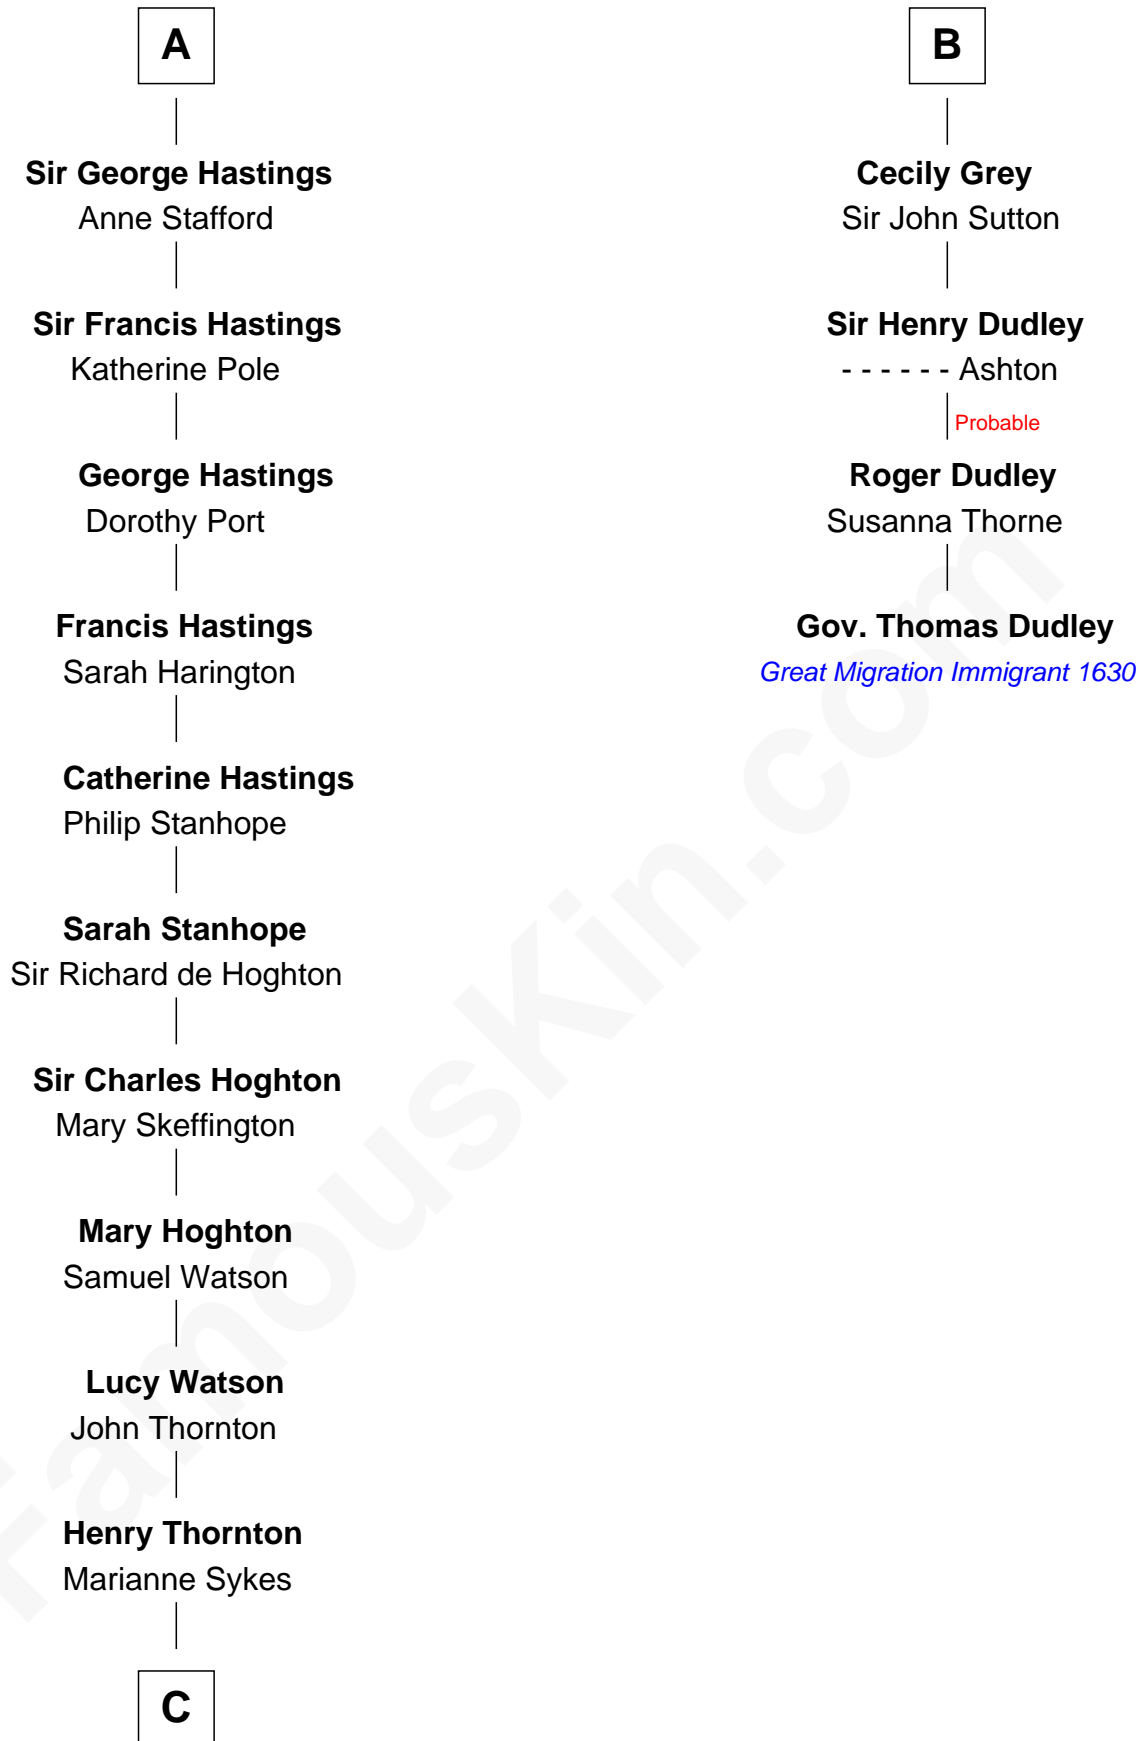

FamousKin.com Relationship Chart of

E. M. Forster
English Novelist

10th cousin 9 times removed of

Gov. Thomas Dudley
(1576 - 1653) Great Migration Immigrant 1630

C

—
Laura Thornton

Charles Forster

—
Edward Morgan Llewellyn Forster

Alice Clara Whichelo

—
E. M. Forster

English Novelist

FamousKin.com