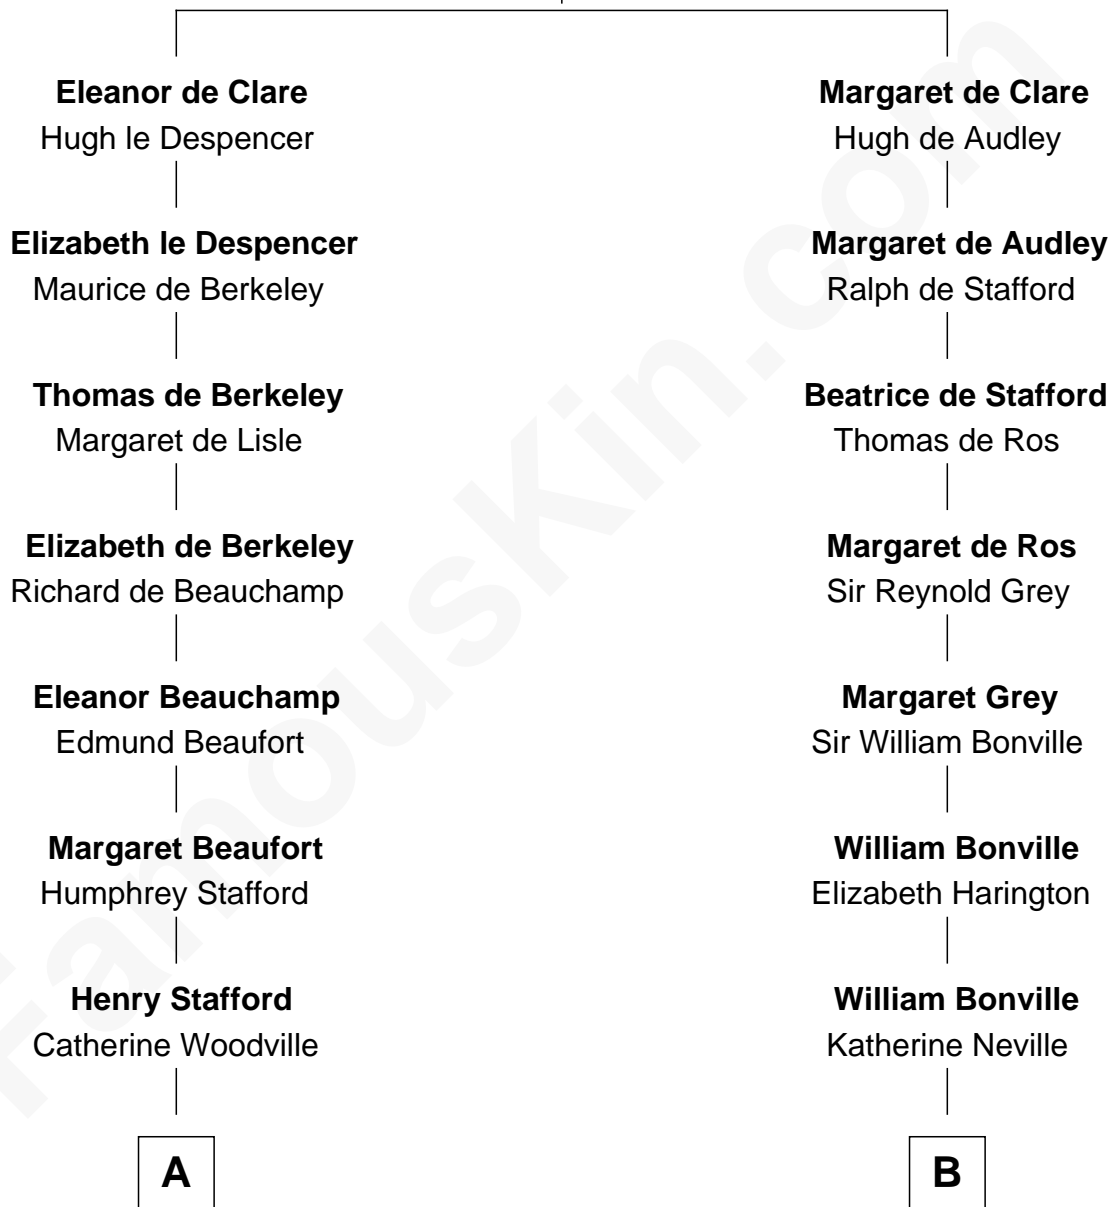

# FamousKin.com Relationship Chart of

**E. M. Forster**  
*English Novelist*

11th cousin 8 times removed of

**Gov. Thomas Dudley**  
(1576 - 1653) *Great Migration Immigrant 1630*

**Sir Gilbert de Clare**  
Joan of Acre

**C**

—  
**Laura Thornton**

Charles Forster

—  
**Edward Morgan Llewellyn Forster**

Alice Clara Whichelo

—  
**E. M. Forster**

*English Novelist*

FamousKin.com