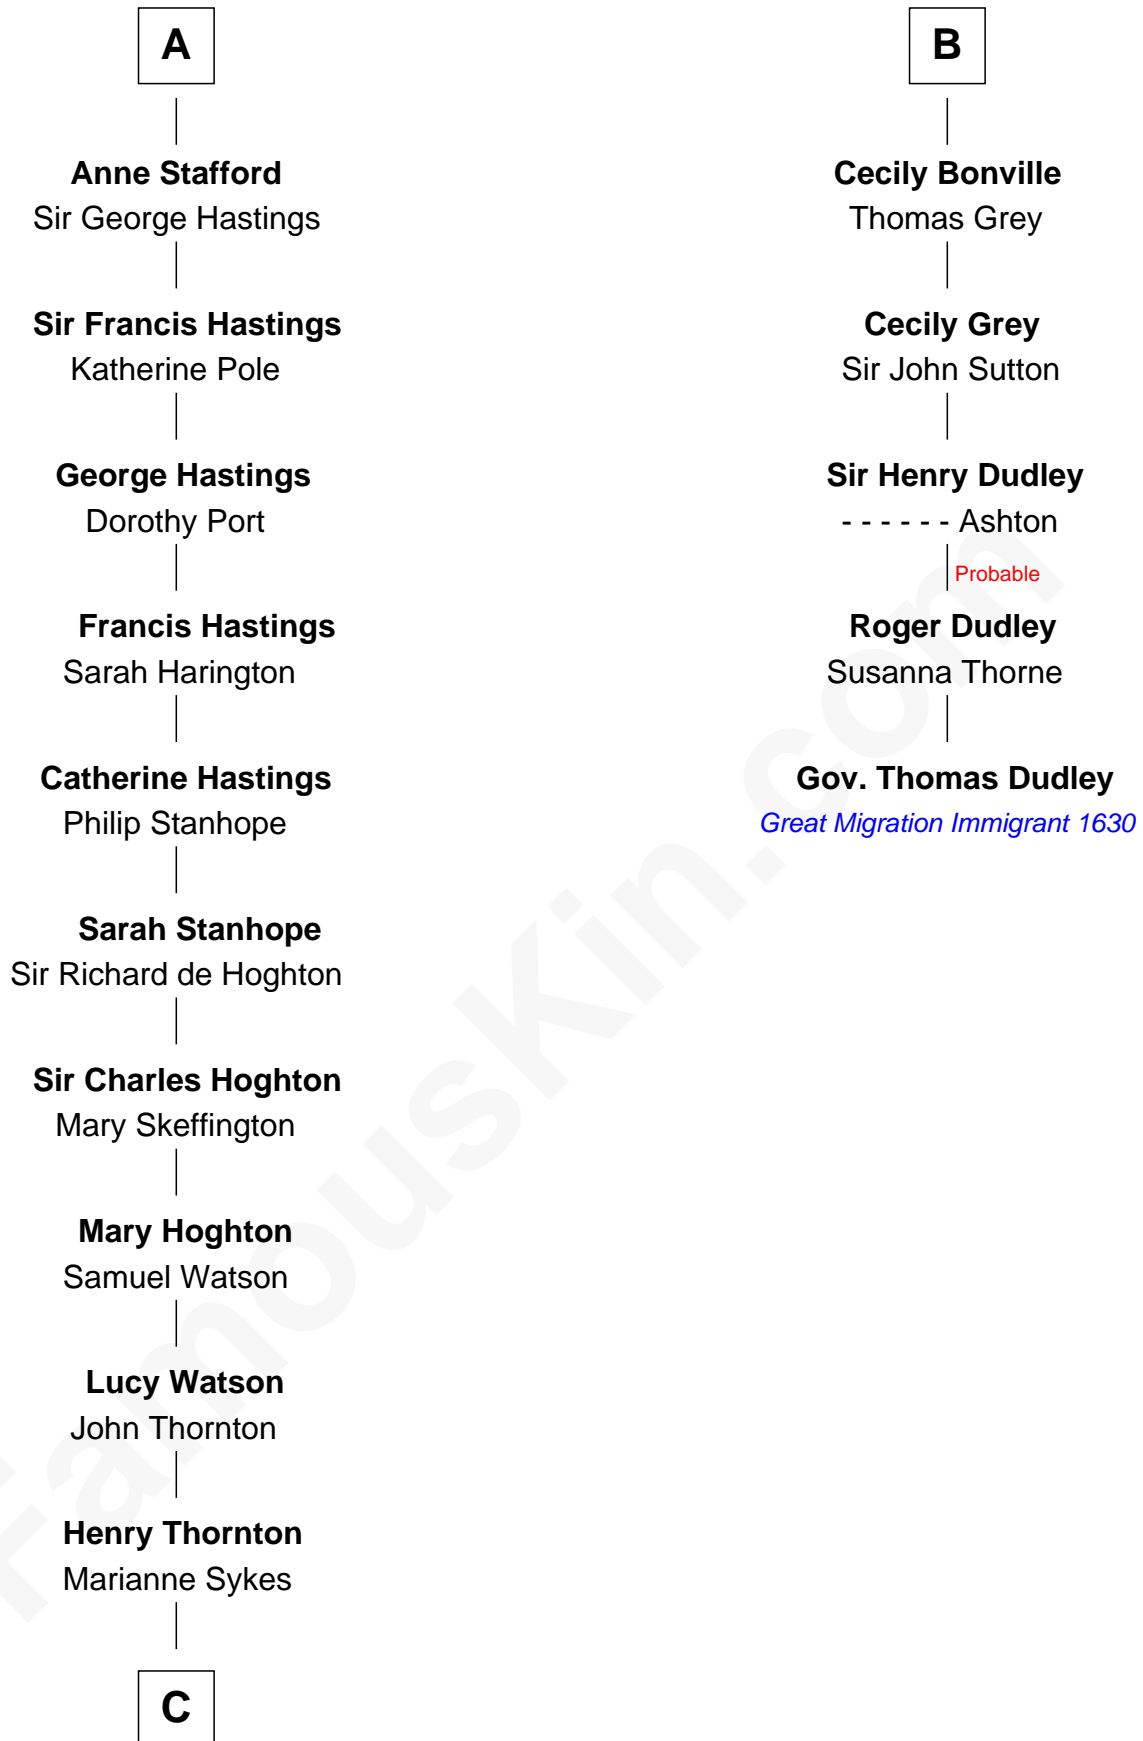

# FamousKin.com Relationship Chart of

**E. M. Forster**  
*English Novelist*

11th cousin 8 times removed of

**Gov. Thomas Dudley**  
(1576 - 1653) *Great Migration Immigrant 1630*

**Sir Gilbert de Clare**  
Joan of Acre

**C**

—  
**Laura Thornton**

Charles Forster

—  
**Edward Morgan Llewellyn Forster**

Alice Clara Whichelo

—  
**E. M. Forster**

*English Novelist*

FamousKin.com