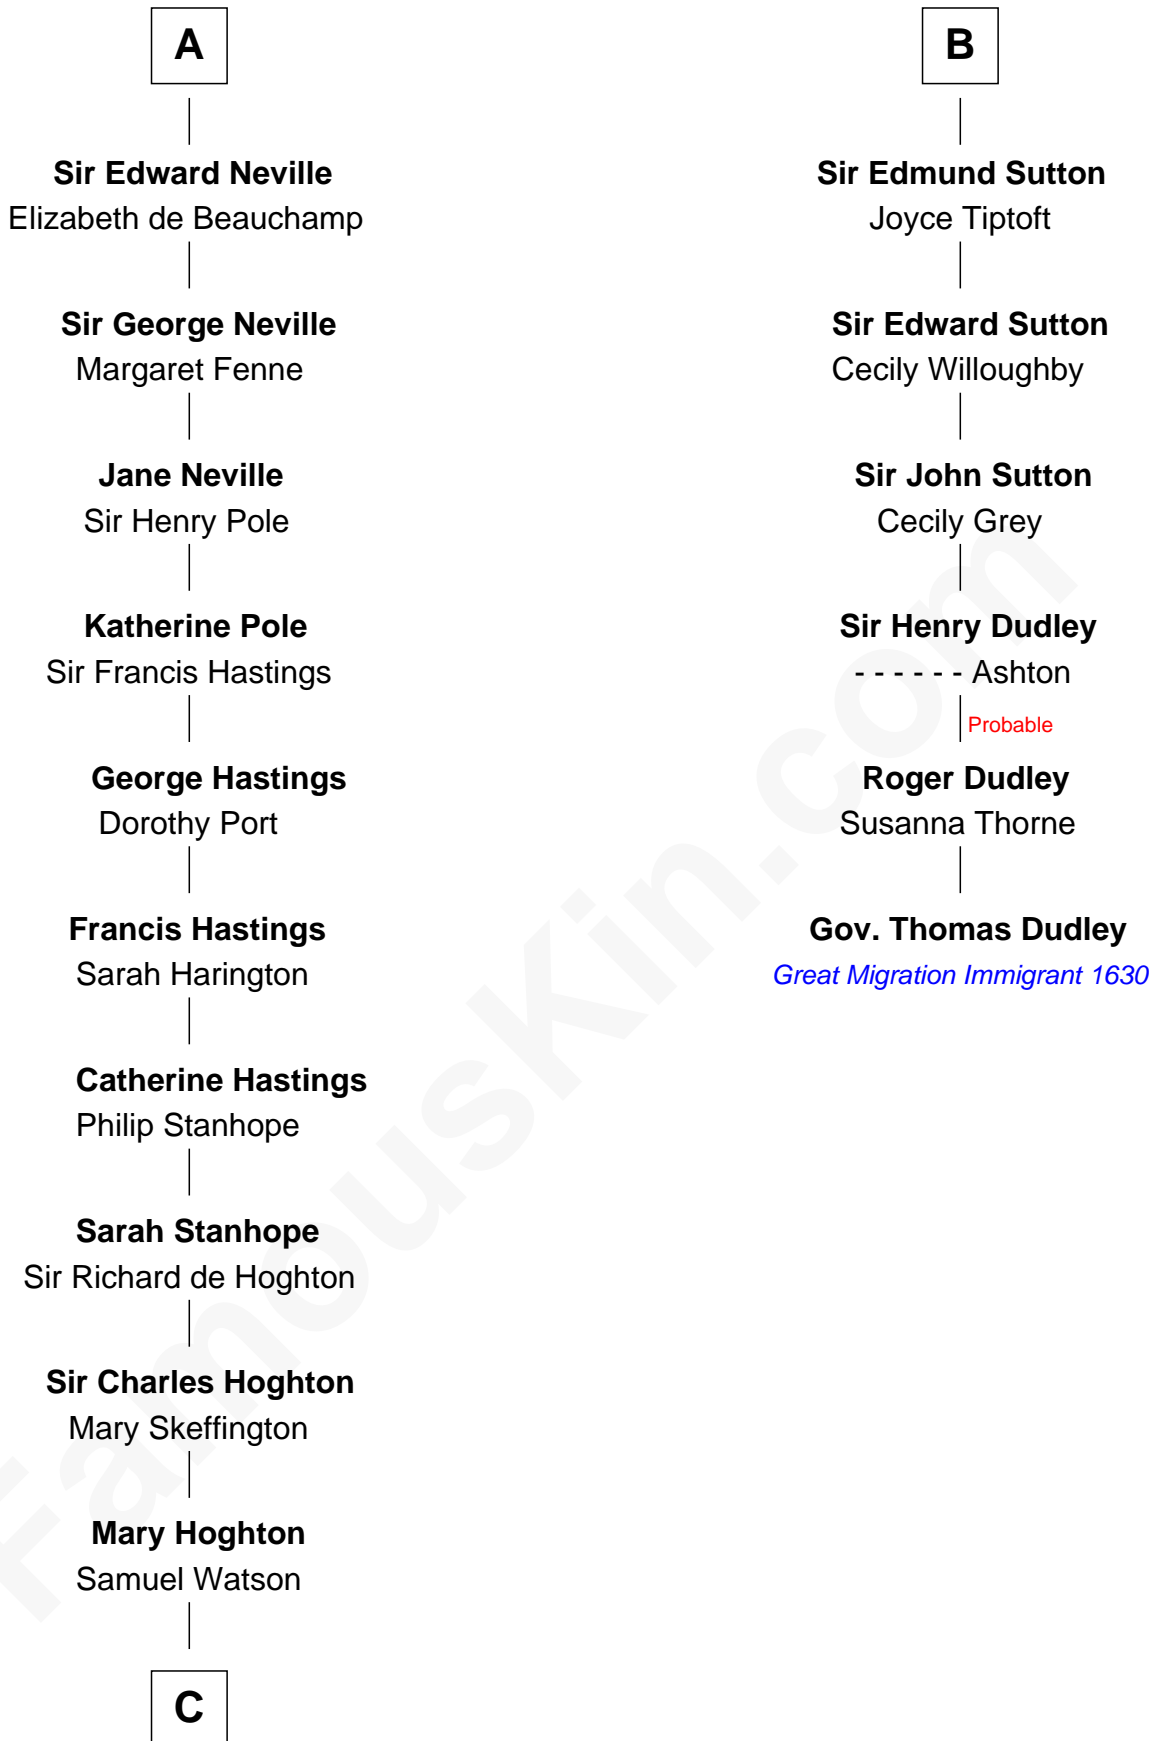

# FamousKin.com Relationship Chart of

**E. M. Forster**  
*English Novelist*

12th cousin 9 times removed of

**Gov. Thomas Dudley**

(1576 - 1653) *Great Migration Immigrant 1630*

**C**

—  
**Lucy Watson**

John Thornton

—  
**Henry Thornton**

Marianne Sykes

—  
**Laura Thornton**

Charles Forster

—  
**Edward Morgan Llewellyn Forster**

Alice Clara Whichelo

—  
**E. M. Forster**

*English Novelist*