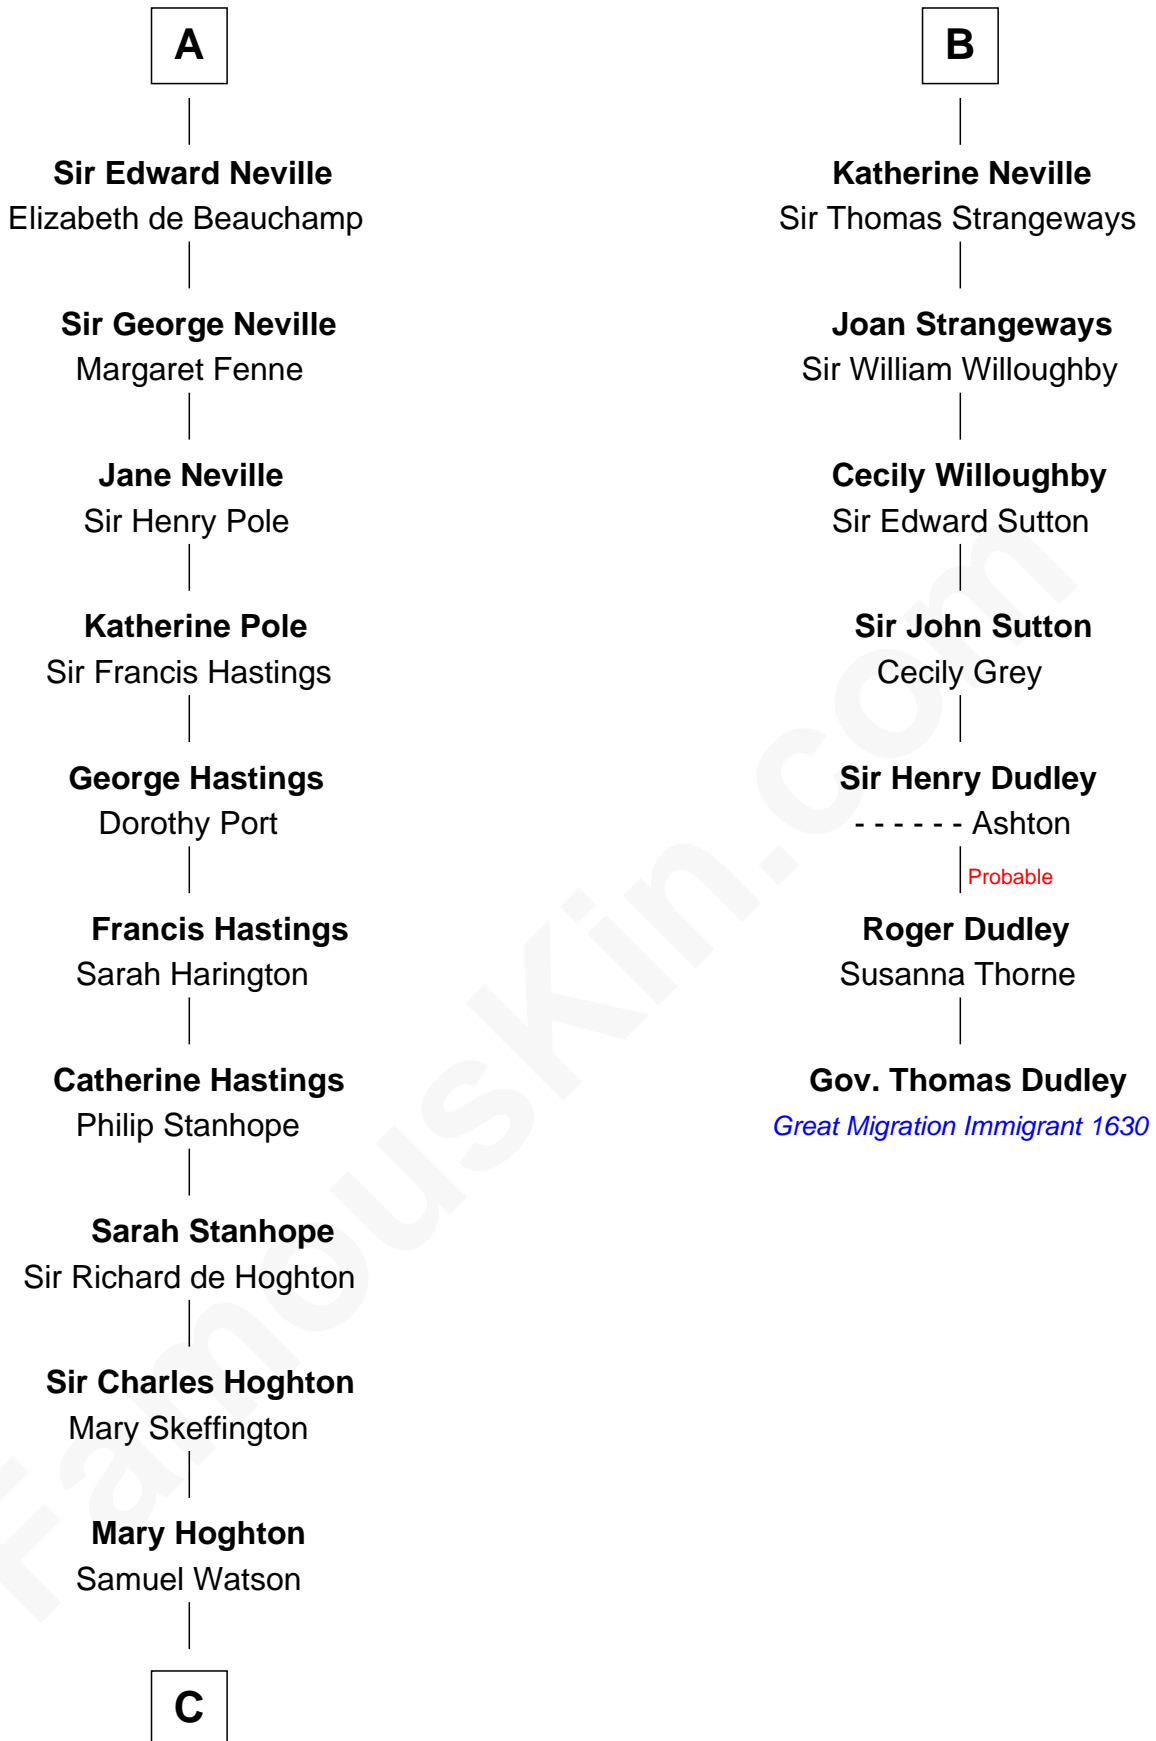

FamousKin.com Relationship Chart of

E. M. Forster
English Novelist

13th cousin 8 times removed of

Gov. Thomas Dudley
(1576 - 1653) Great Migration Immigrant 1630

C

Lucy Watson

John Thornton

Henry Thornton

Marianne Sykes

Laura Thornton

Charles Forster

Edward Morgan Llewellyn Forster

Alice Clara Whichelo

E. M. Forster

English Novelist

FamousKin.com