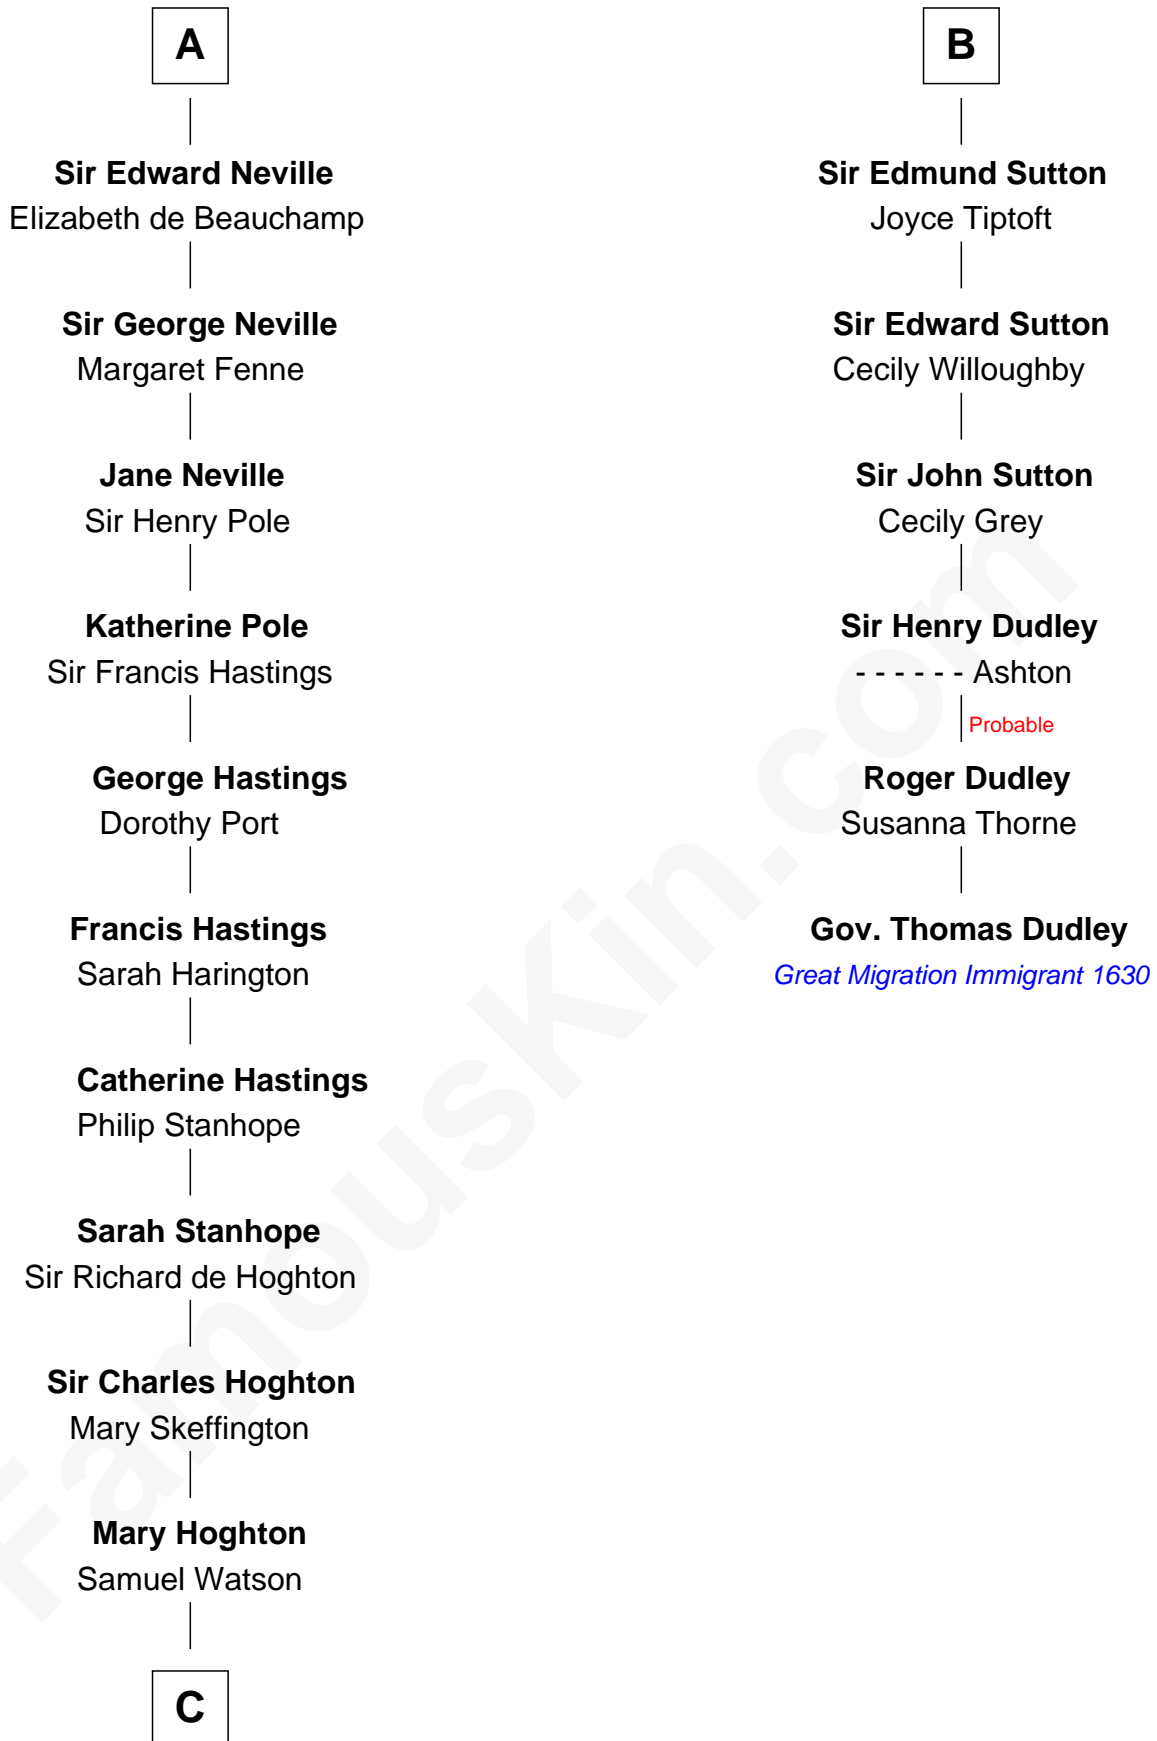

FamousKin.com Relationship Chart of

E. M. Forster
English Novelist

12th cousin 9 times removed of

Gov. Thomas Dudley
(1576 - 1653) Great Migration Immigrant 1630

C

Lucy Watson

John Thornton

Henry Thornton

Marianne Sykes

Laura Thornton

Charles Forster

Edward Morgan Llewellyn Forster

Alice Clara Whichelo

E. M. Forster

English Novelist