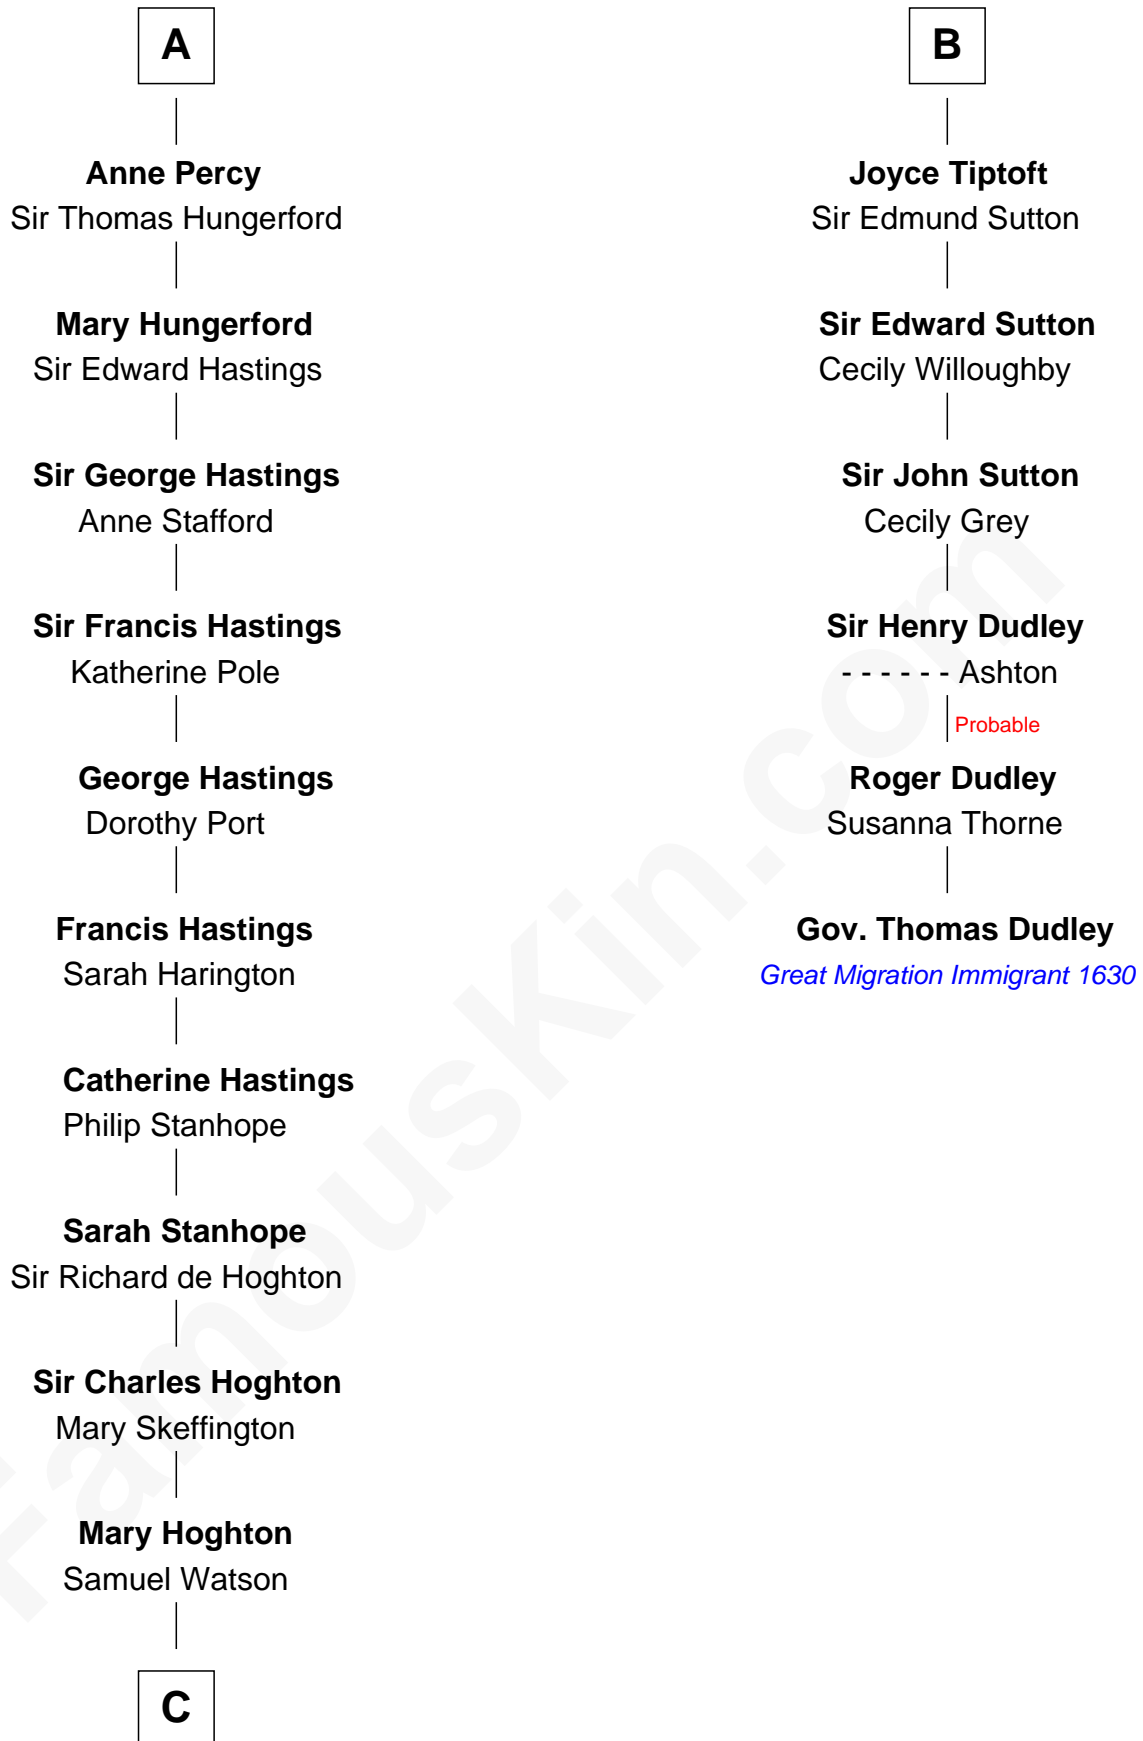

# FamousKin.com Relationship Chart of

**E. M. Forster**  
*English Novelist*

12th cousin 9 times removed of

**Gov. Thomas Dudley**  
*(1576 - 1653) Great Migration Immigrant 1630*

**Henry II, Duke of Brabant**  
Marie of Hohenstaufen

**Sir Henry Percy**  
Elizabeth Mortimer

**Sir Henry Percy**  
Eleanor Neville

**A**

**Matilda of Brabant**  
Robert I, Count of Artois

**Blanche of Artois**  
Edmund Plantagenet

**Henry Plantagenet**  
Maud de Chaworth

**Eleanor Plantagenet**  
Richard Fitzalan

**Alice Fitzalan**  
Sir Thomas de Holand

**Eleanor Holand**  
Edward Cherleton

**Joyce Cherleton**  
Sir John Tiptoft

**B**

**C**

**Lucy Watson**

John Thornton

**Henry Thornton**

Marianne Sykes

**Laura Thornton**

Charles Forster

**Edward Morgan Llewellyn Forster**

Alice Clara Whichelo

**E. M. Forster**

*English Novelist*