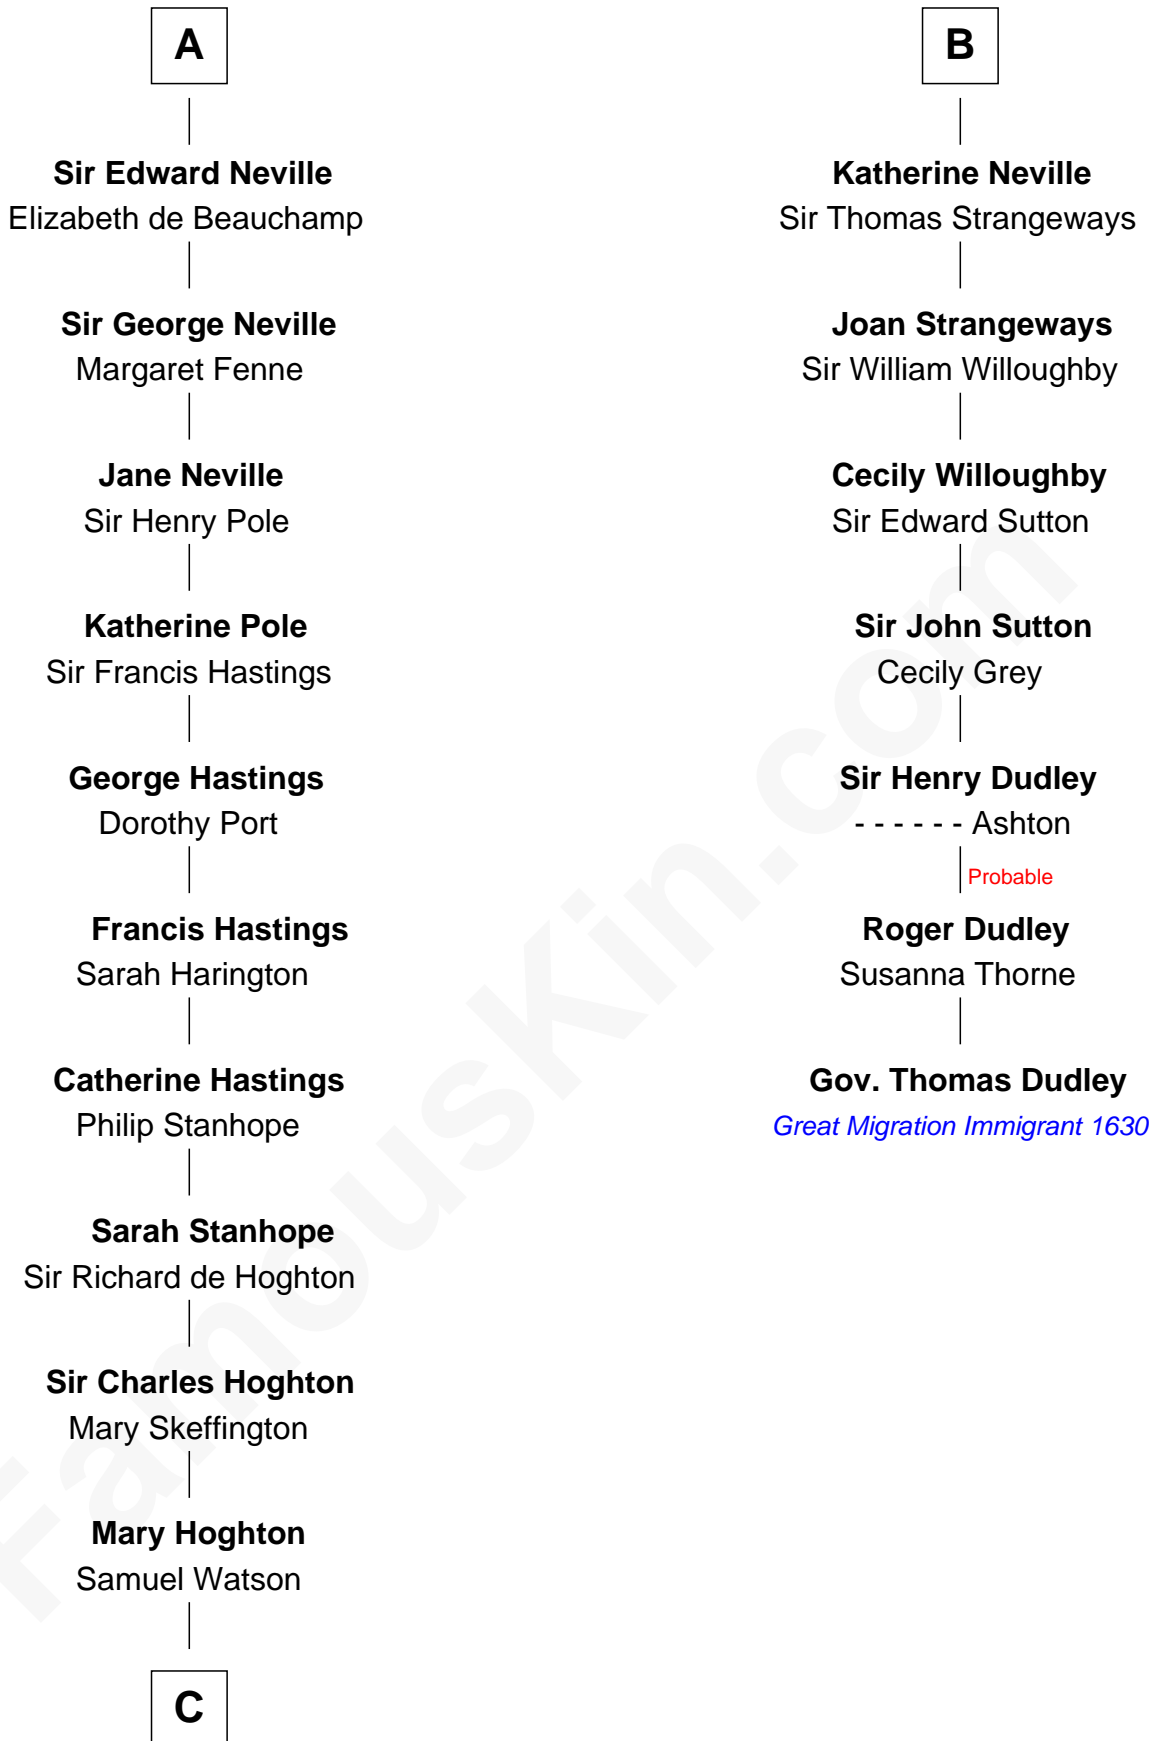

FamousKin.com Relationship Chart of

E. M. Forster
English Novelist

13th cousin 8 times removed of

Gov. Thomas Dudley
(1576 - 1653) Great Migration Immigrant 1630

C

—
Lucy Watson

John Thornton

—
Henry Thornton

Marianne Sykes

—
Laura Thornton

Charles Forster

—
Edward Morgan Llewellyn Forster

Alice Clara Whichelo

—
E. M. Forster

English Novelist