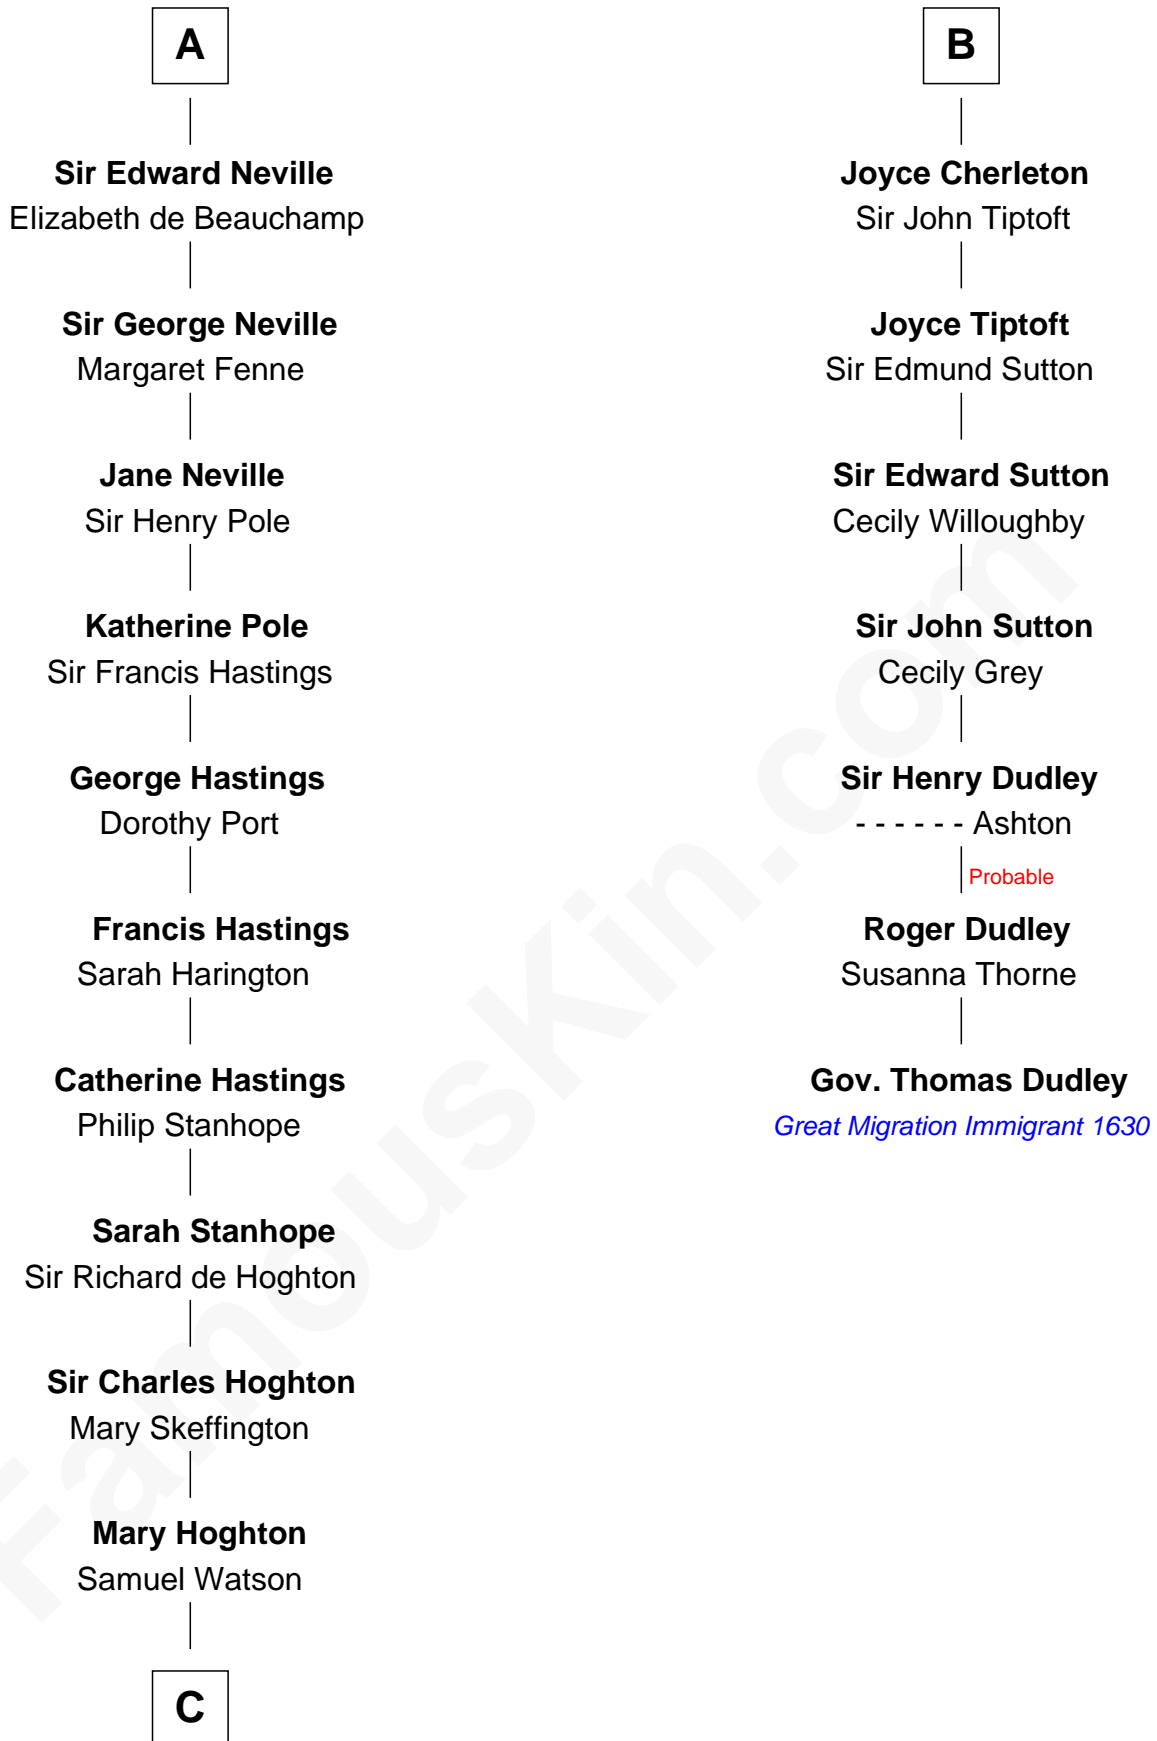

FamousKin.com Relationship Chart of

E. M. Forster
English Novelist

13th cousin 8 times removed of

Gov. Thomas Dudley
(1576 - 1653) Great Migration Immigrant 1630

C

Lucy Watson

John Thornton

Henry Thornton

Marianne Sykes

Laura Thornton

Charles Forster

Edward Morgan Llewellyn Forster

Alice Clara Whichelo

E. M. Forster

English Novelist

FamousKin.com