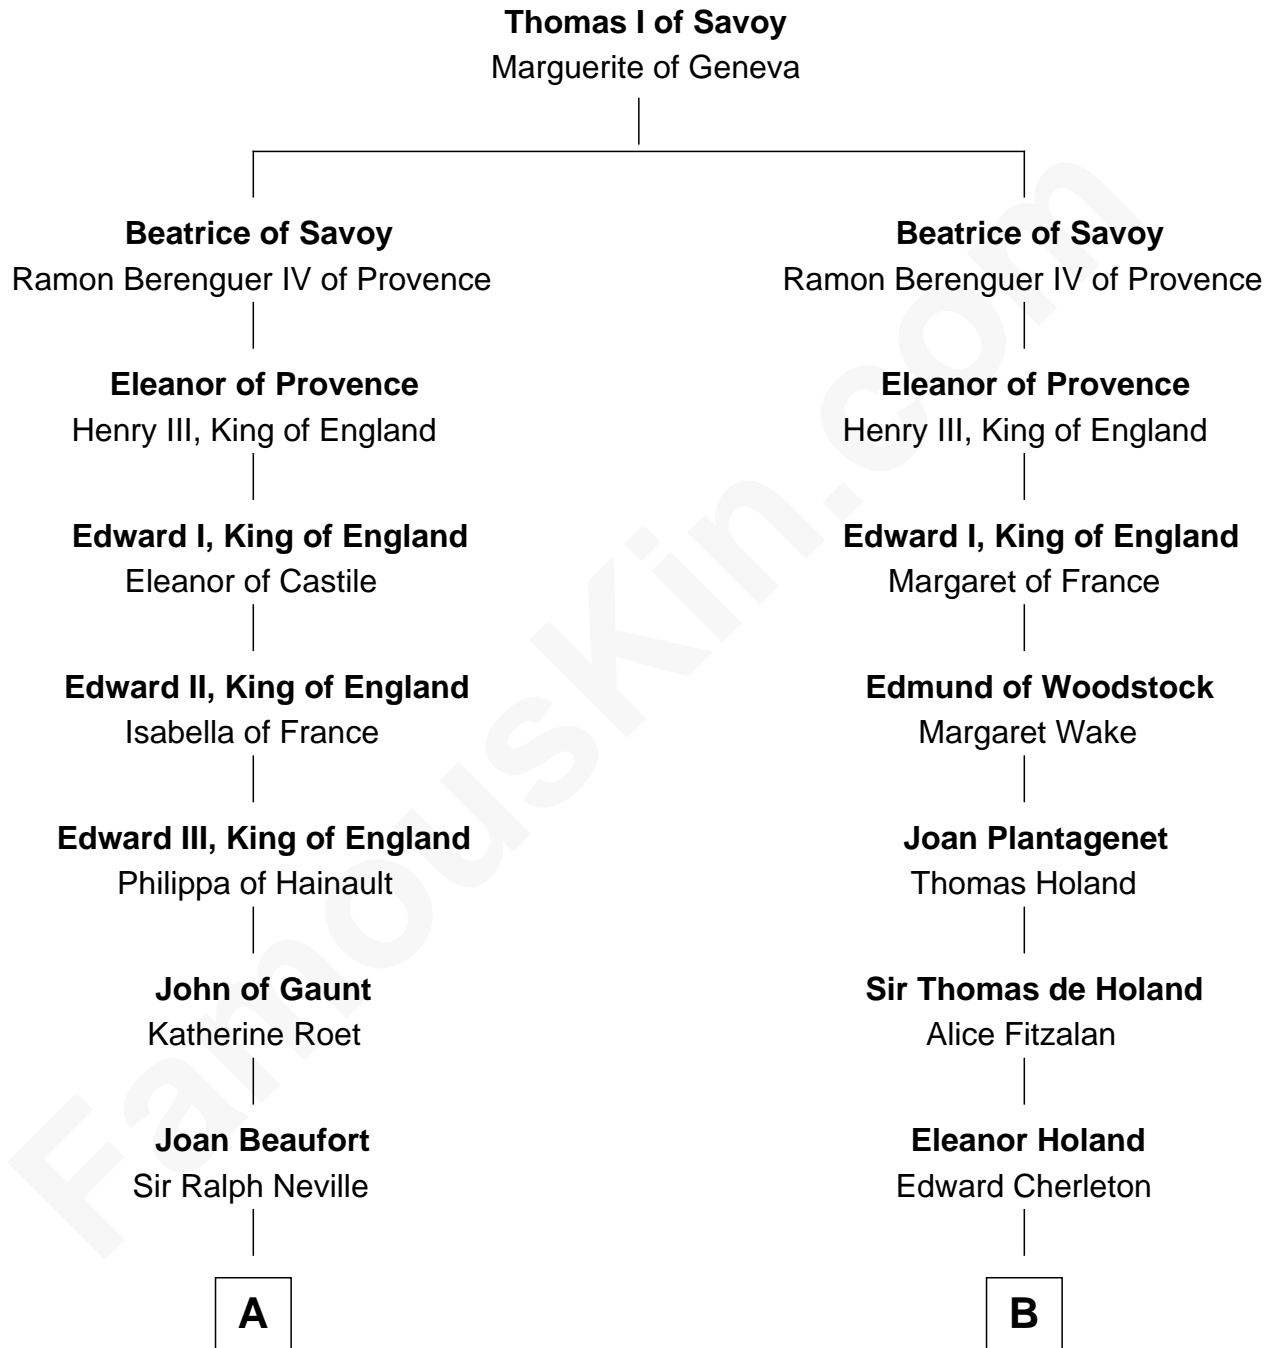

FamousKin.com Relationship Chart of

E. M. Forster
English Novelist

13th cousin 8 times removed of

Gov. Thomas Dudley
(1576 - 1653) Great Migration Immigrant 1630

C

Lucy Watson

John Thornton

Henry Thornton

Marianne Sykes

Laura Thornton

Charles Forster

Edward Morgan Llewellyn Forster

Alice Clara Whichelo

E. M. Forster

English Novelist

FamousKin.com