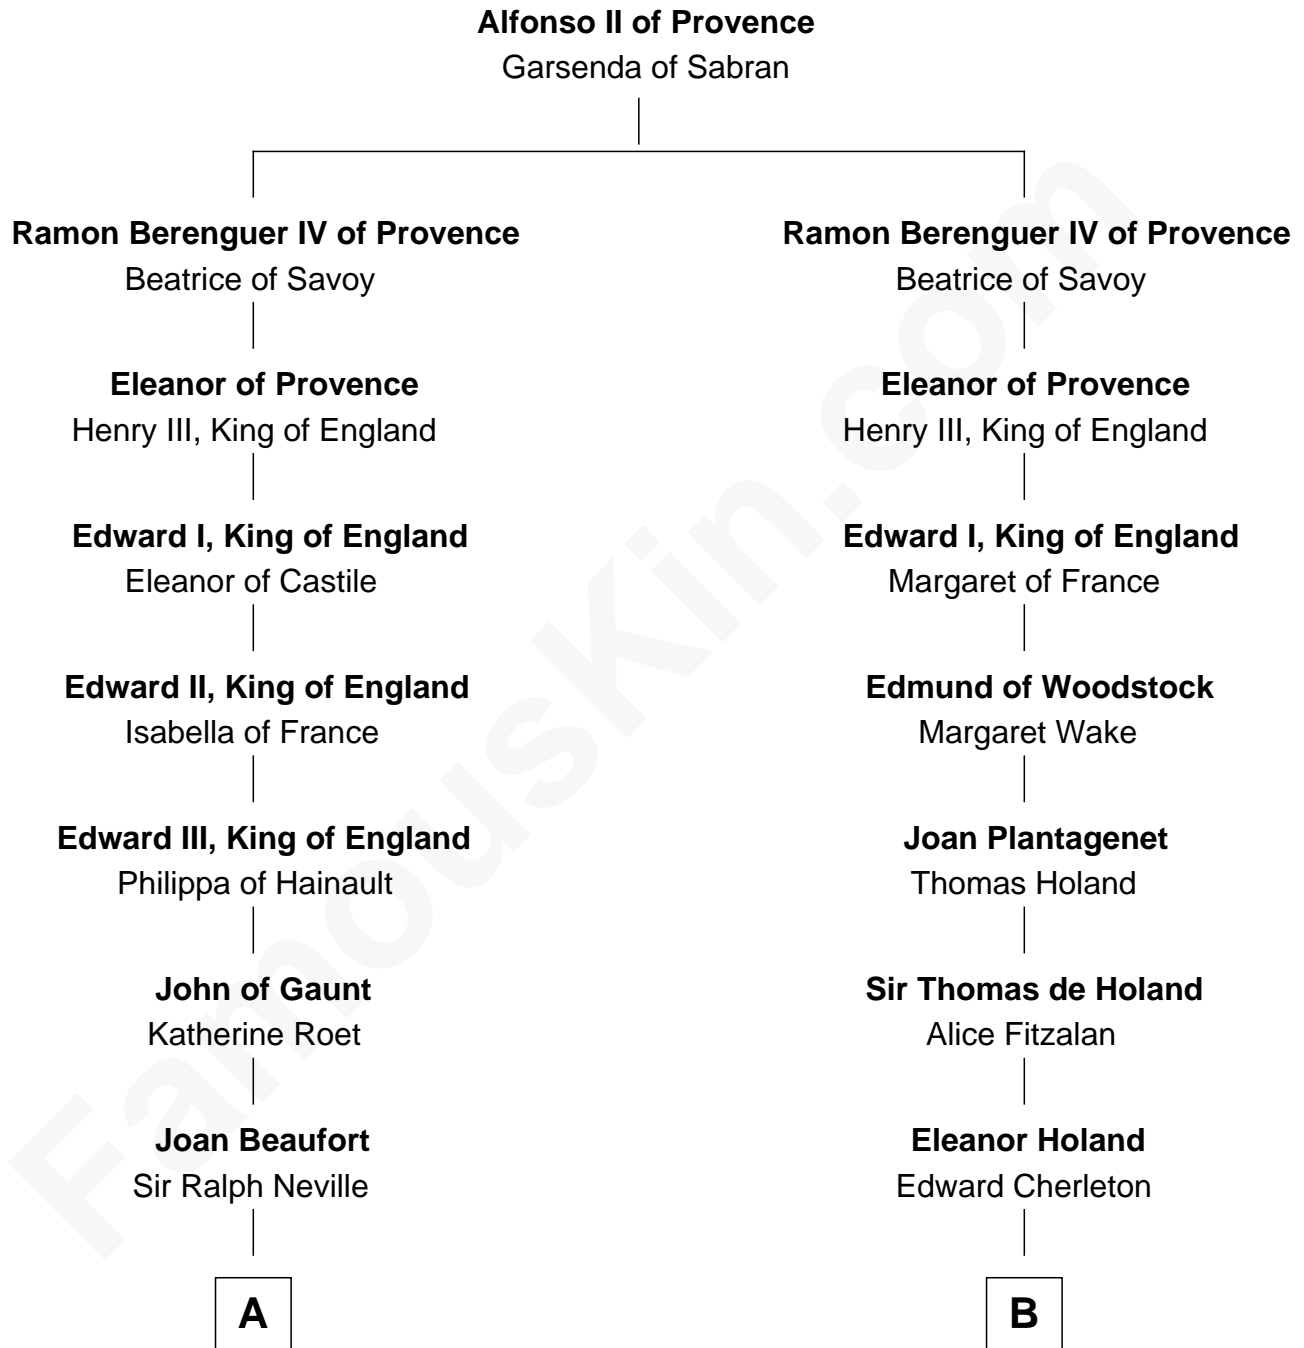

FamousKin.com Relationship Chart of

E. M. Forster
English Novelist

13th cousin 8 times removed of

Gov. Thomas Dudley

(1576 - 1653) Great Migration Immigrant 1630

C

Lucy Watson

John Thornton

Henry Thornton

Marianne Sykes

Laura Thornton

Charles Forster

Edward Morgan Llewellyn Forster

Alice Clara Whichelo

E. M. Forster

English Novelist