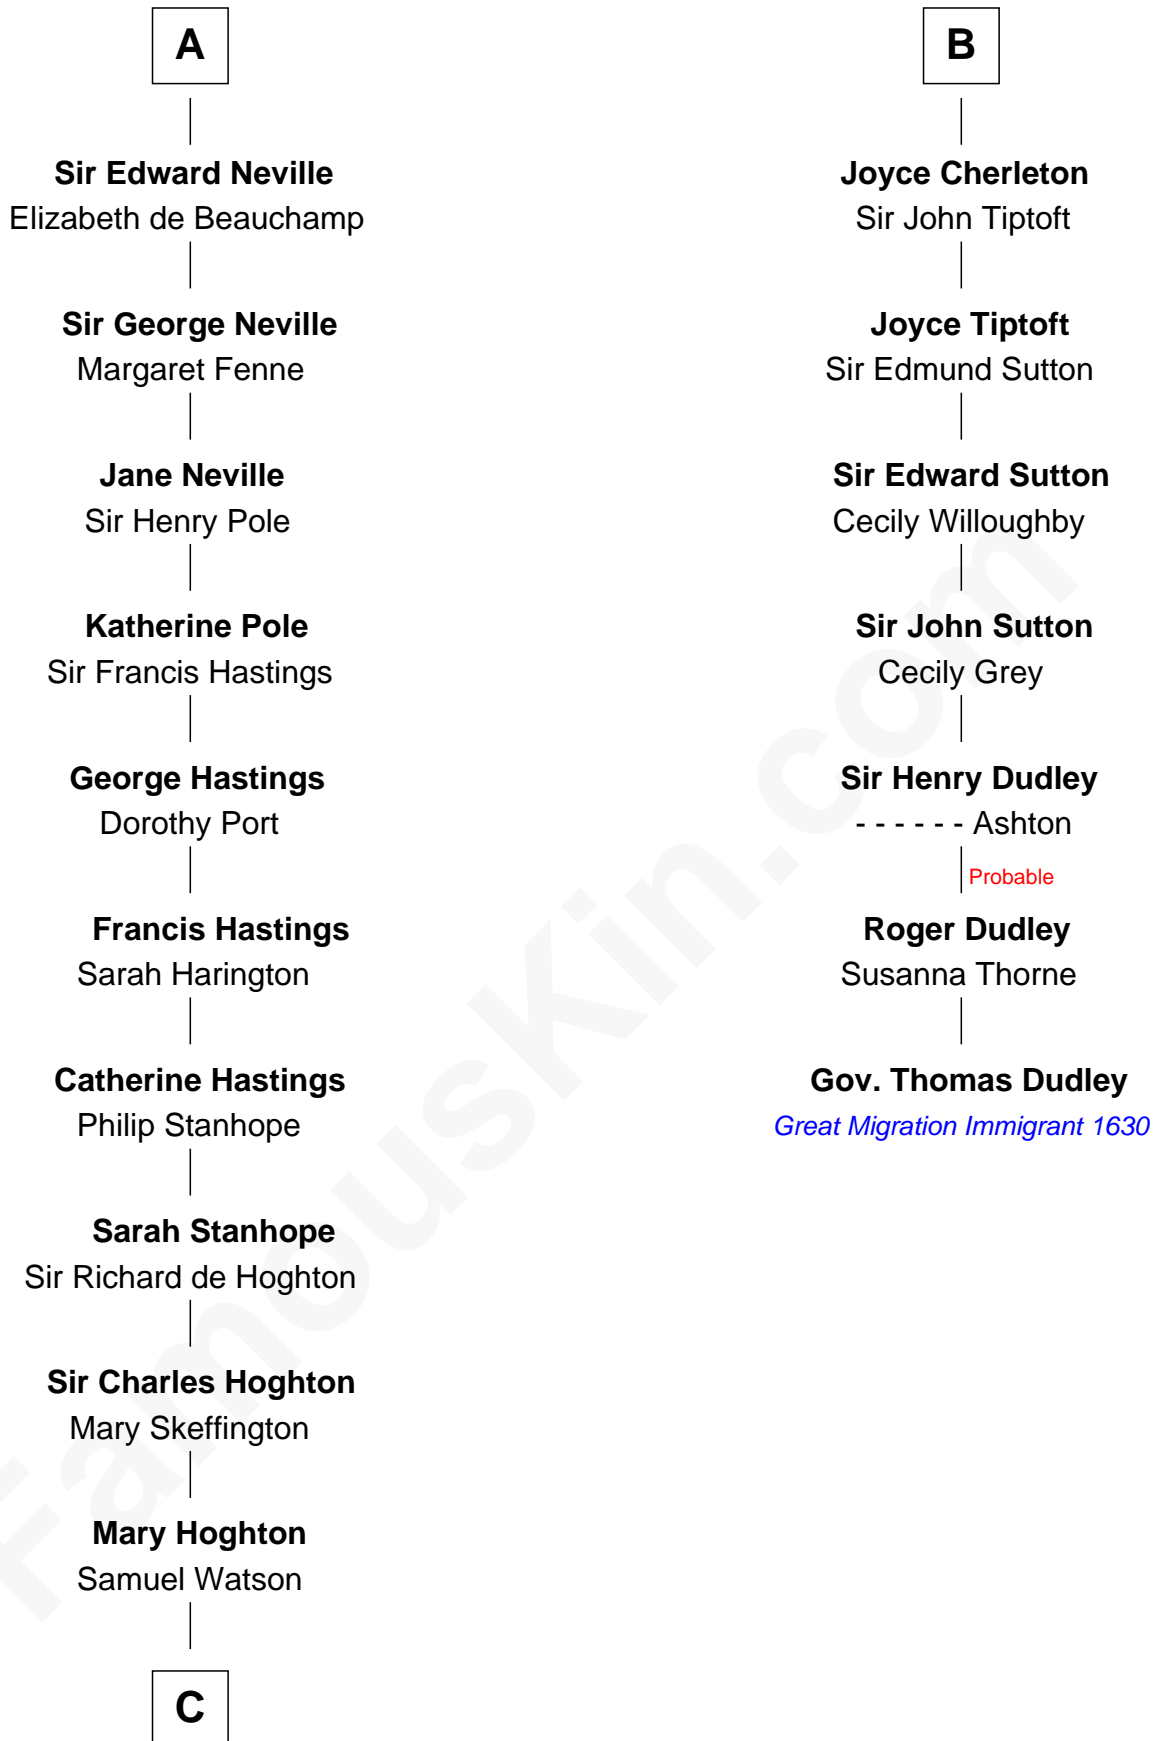

FamousKin.com Relationship Chart of

E. M. Forster
English Novelist

13th cousin 8 times removed of

Gov. Thomas Dudley

(1576 - 1653) Great Migration Immigrant 1630

C

Lucy Watson

John Thornton

Henry Thornton

Marianne Sykes

Laura Thornton

Charles Forster

Edward Morgan Llewellyn Forster

Alice Clara Whichelo

E. M. Forster

English Novelist