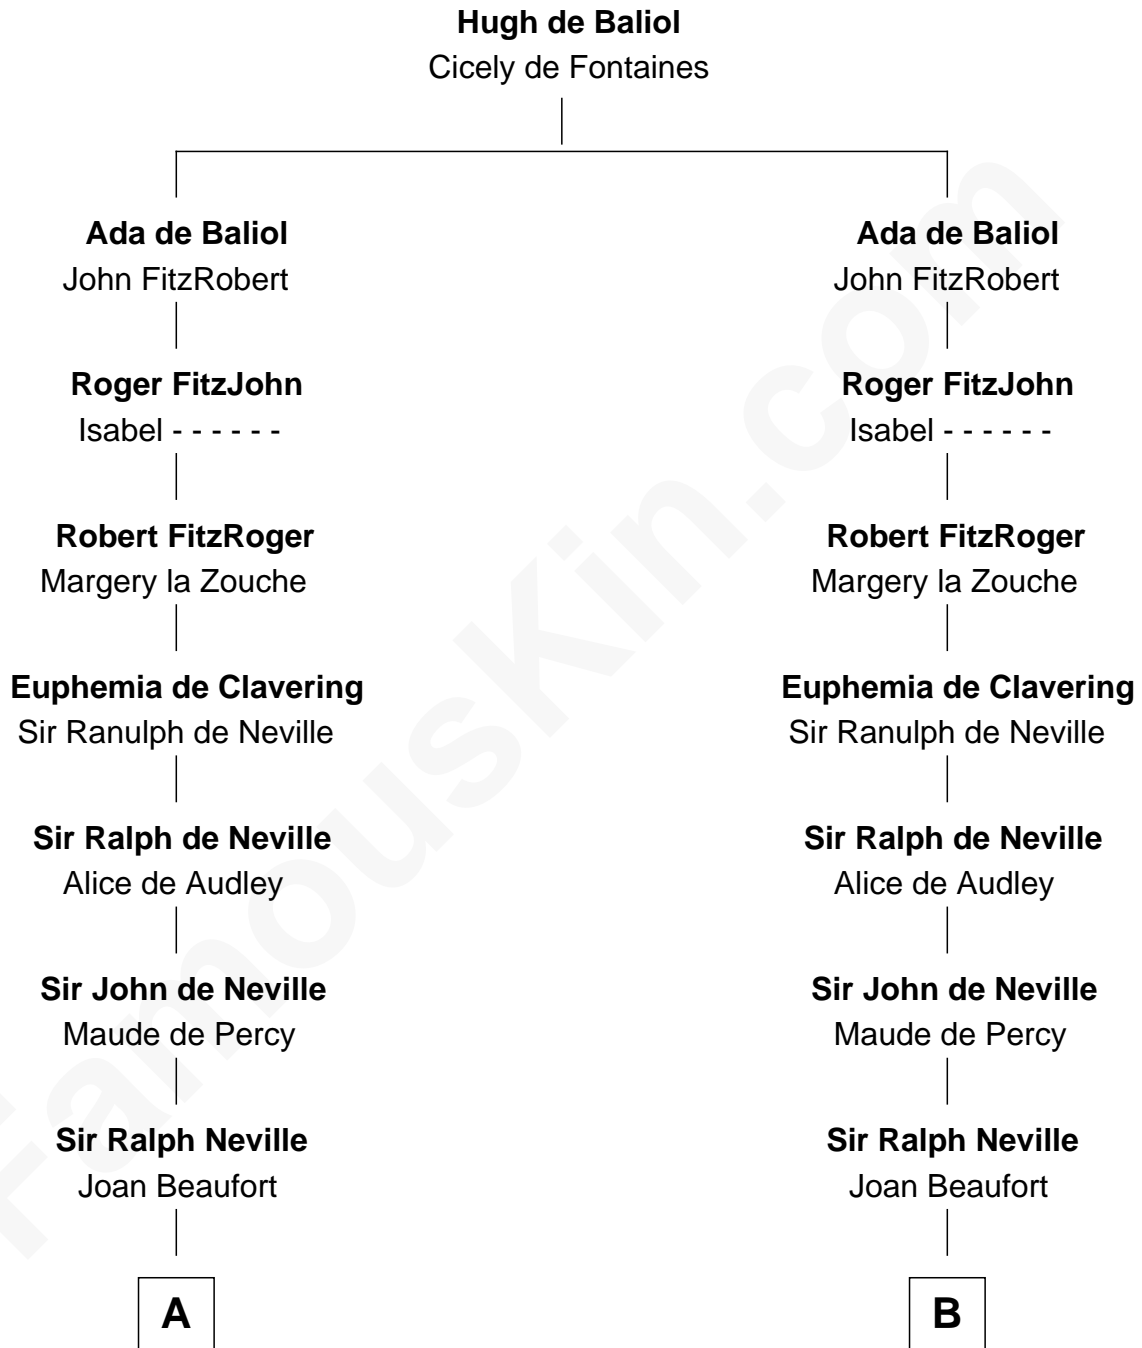

FamousKin.com Relationship Chart of

E. M. Forster
English Novelist

13th cousin 8 times removed of

Gov. Thomas Dudley
(1576 - 1653) Great Migration Immigrant 1630

C

Lucy Watson
John Thornton

Henry Thornton
Marianne Sykes

Laura Thornton
Charles Forster

Edward Morgan Llewellyn Forster
Alice Clara Whichelo

E. M. Forster
English Novelist