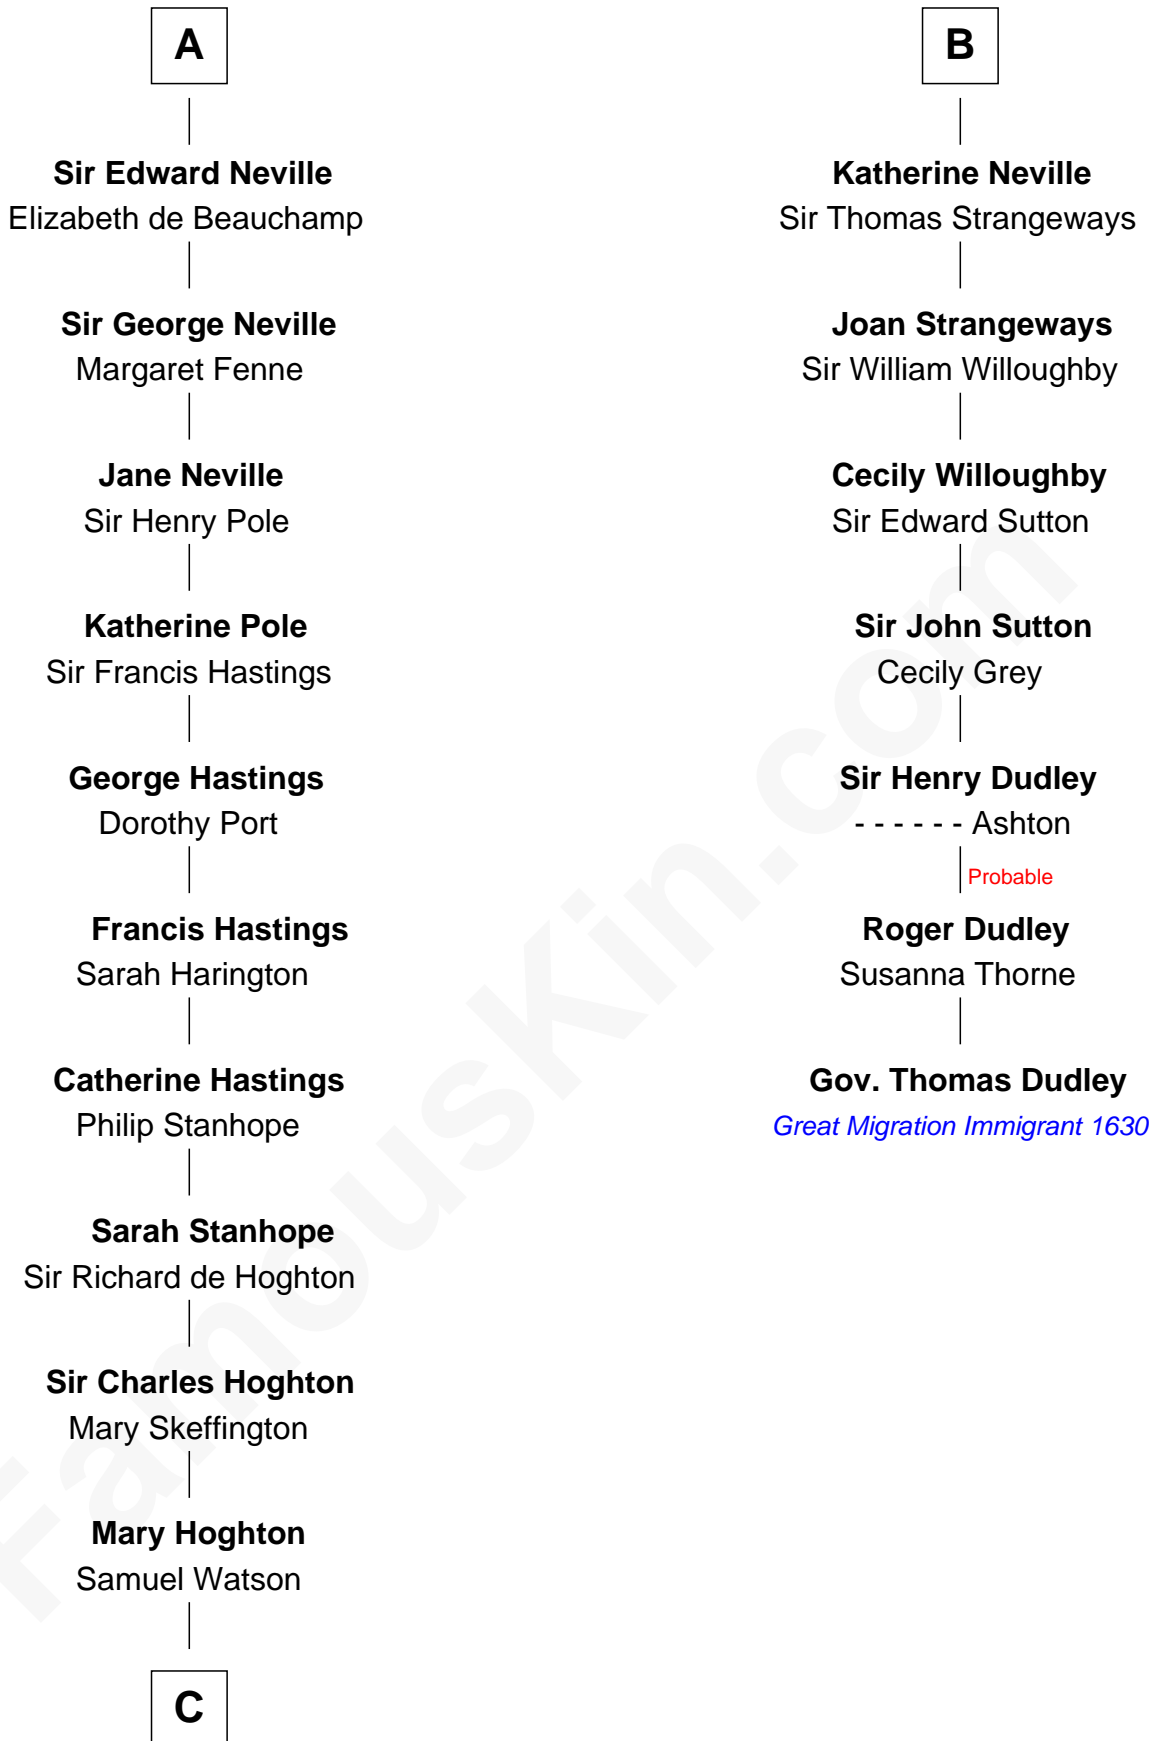

FamousKin.com Relationship Chart of

E. M. Forster
English Novelist

13th cousin 8 times removed of

Gov. Thomas Dudley
(1576 - 1653) Great Migration Immigrant 1630

C

Lucy Watson
John Thornton

Henry Thornton
Marianne Sykes

Laura Thornton
Charles Forster

Edward Morgan Llewellyn Forster
Alice Clara Whichelo

E. M. Forster
English Novelist