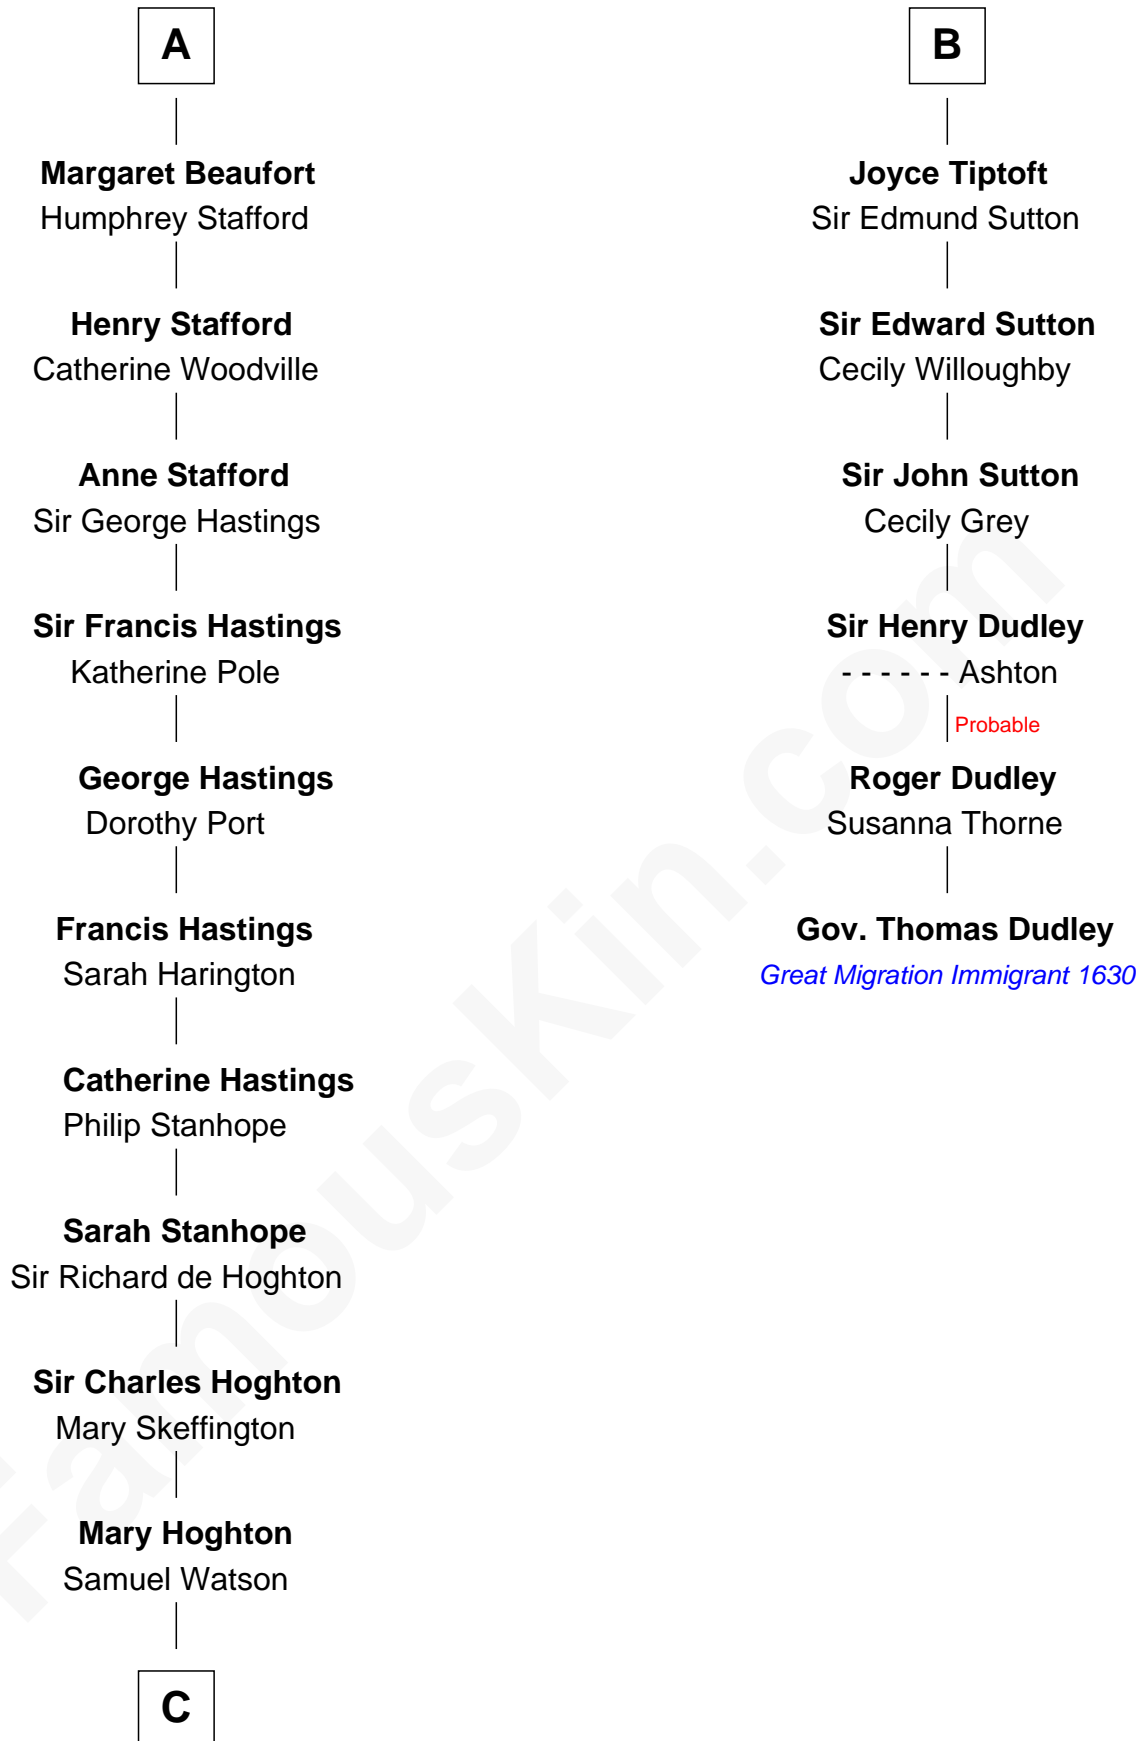

FamousKin.com Relationship Chart of

E. M. Forster
English Novelist

12th cousin 9 times removed of

Gov. Thomas Dudley
(1576 - 1653) *Great Migration Immigrant 1630*

C

—
Lucy Watson

John Thornton

—
Henry Thornton

Marianne Sykes

—
Laura Thornton

Charles Forster

—
Edward Morgan Llewellyn Forster

Alice Clara Whichelo

—
E. M. Forster

English Novelist

FamousKin.com