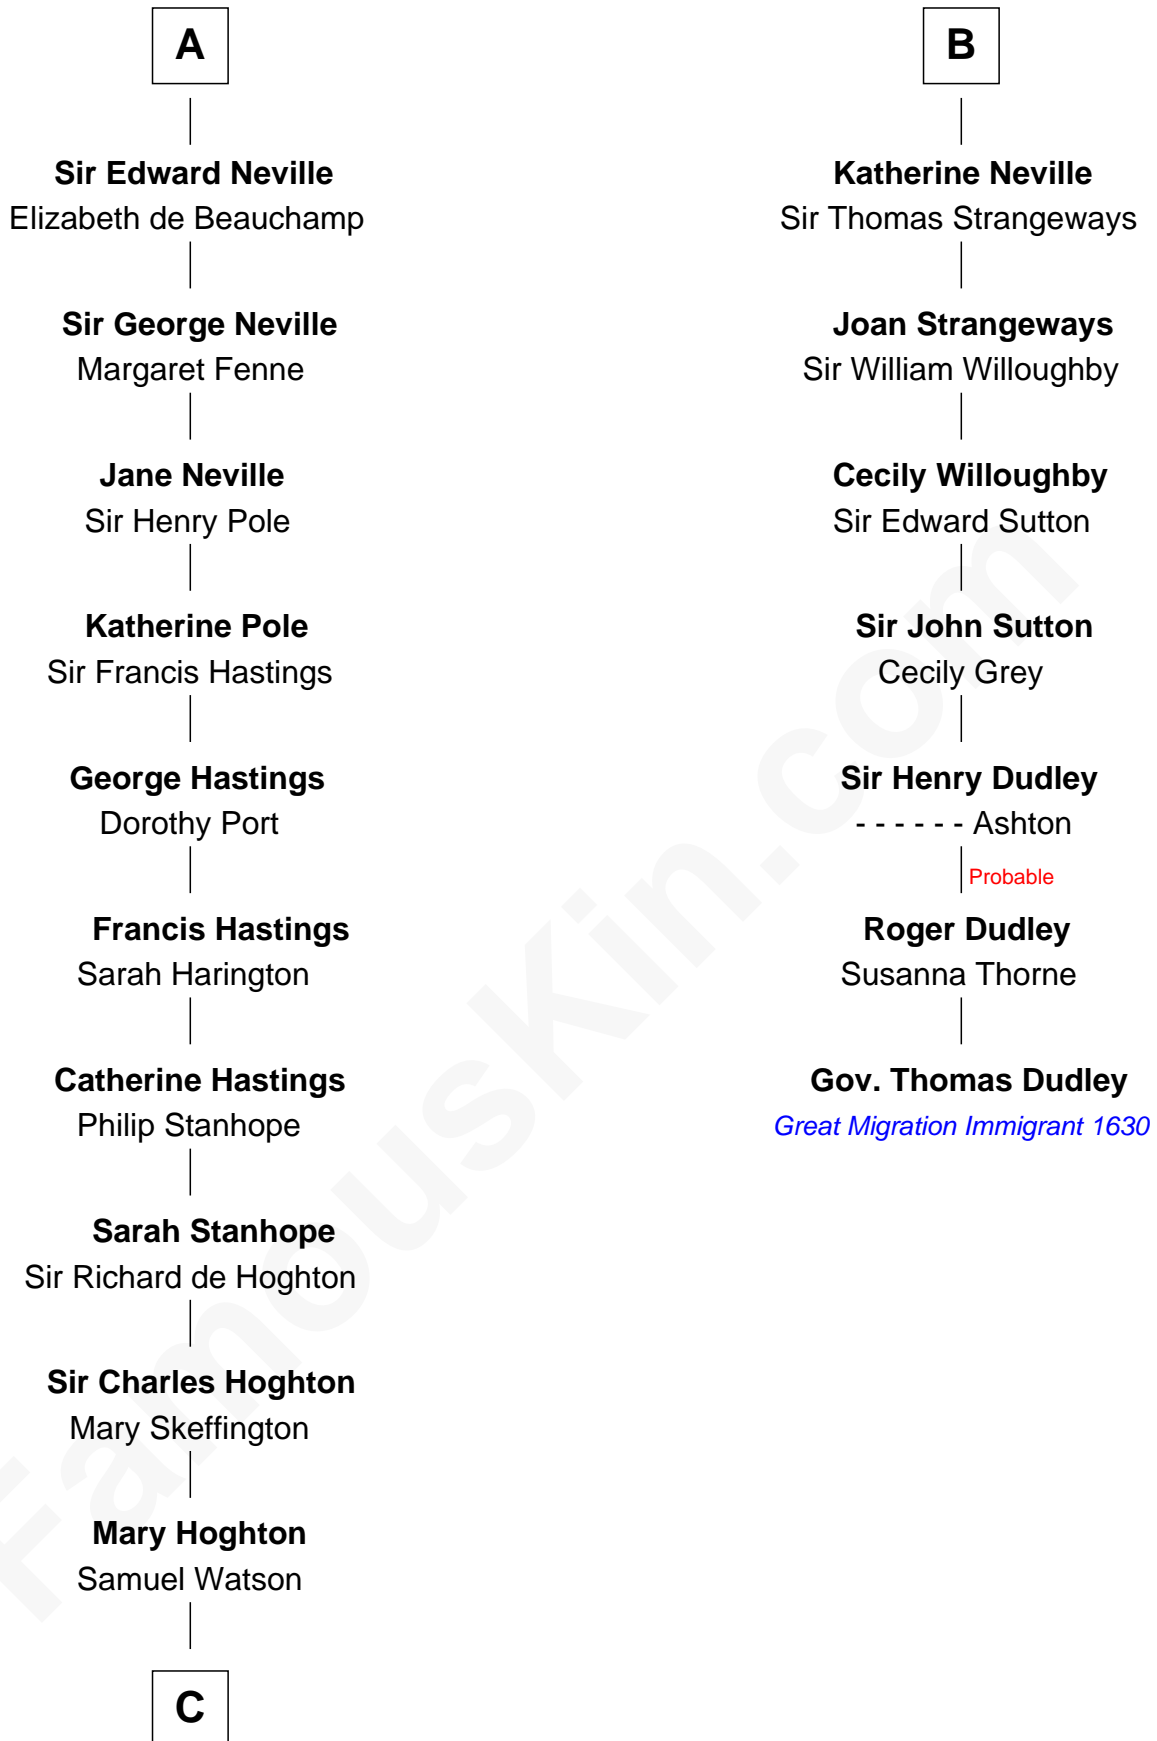

FamousKin.com Relationship Chart of

E. M. Forster
English Novelist

13th cousin 8 times removed of

Gov. Thomas Dudley
(1576 - 1653) Great Migration Immigrant 1630

C

Lucy Watson

John Thornton

Henry Thornton

Marianne Sykes

Laura Thornton

Charles Forster

Edward Morgan Llewellyn Forster

Alice Clara Whichelo

E. M. Forster

English Novelist

FamousKin.com