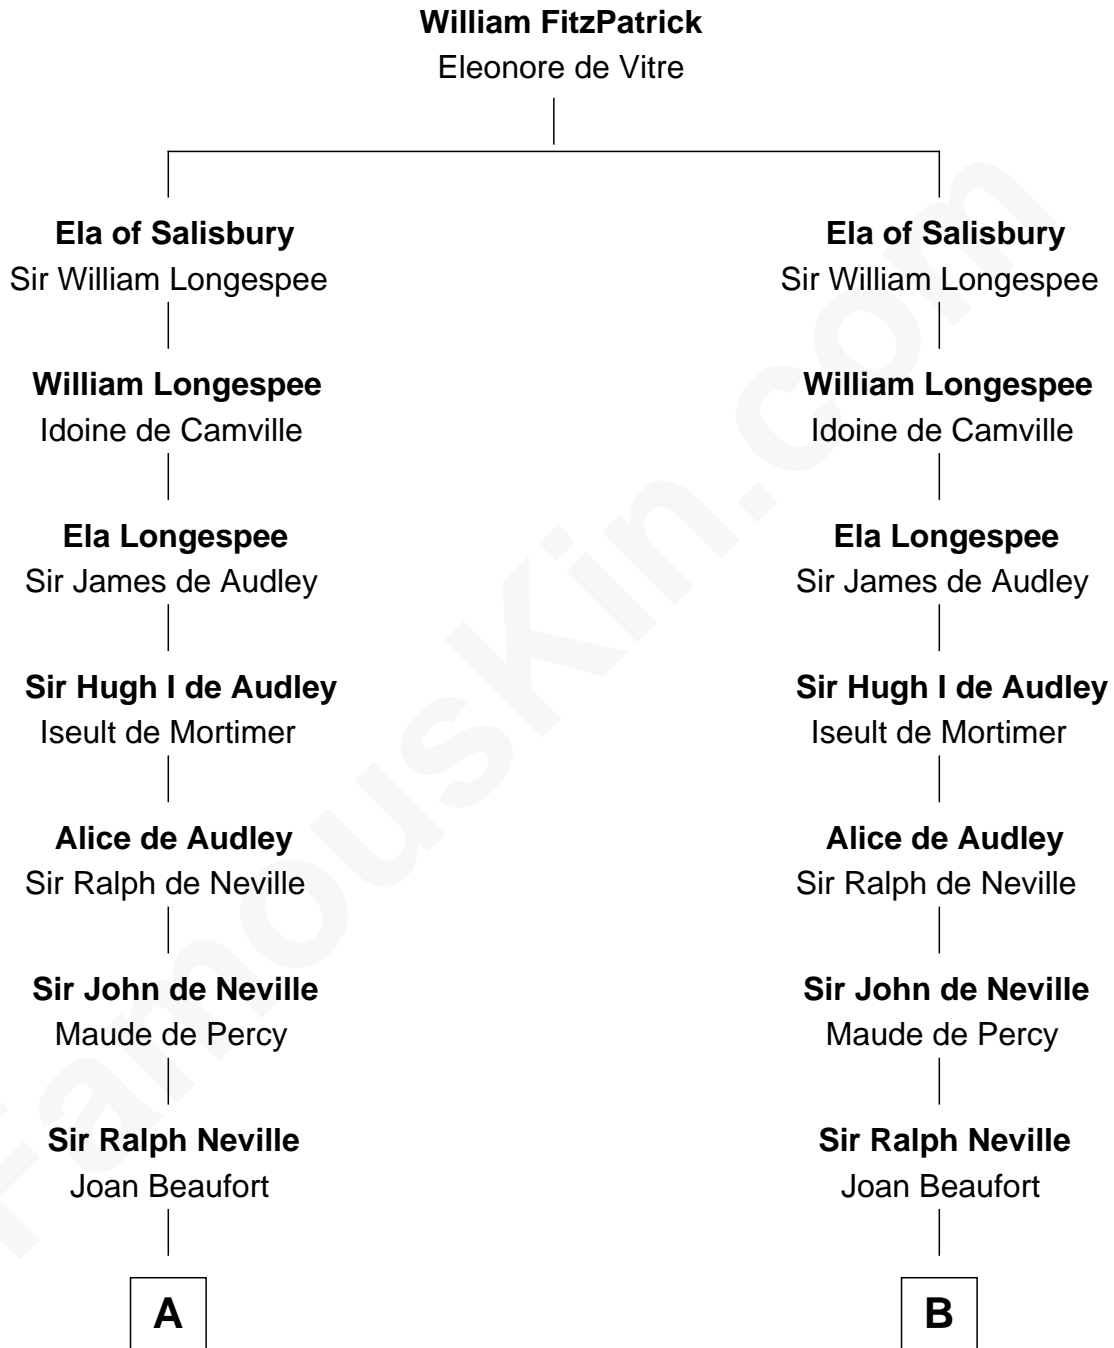

FamousKin.com Relationship Chart of

E. M. Forster
English Novelist

13th cousin 8 times removed of

Gov. Thomas Dudley
(1576 - 1653) Great Migration Immigrant 1630

C

Lucy Watson

John Thornton

Henry Thornton

Marianne Sykes

Laura Thornton

Charles Forster

Edward Morgan Llewellyn Forster

Alice Clara Whichelo

E. M. Forster

English Novelist

FamousKin.com