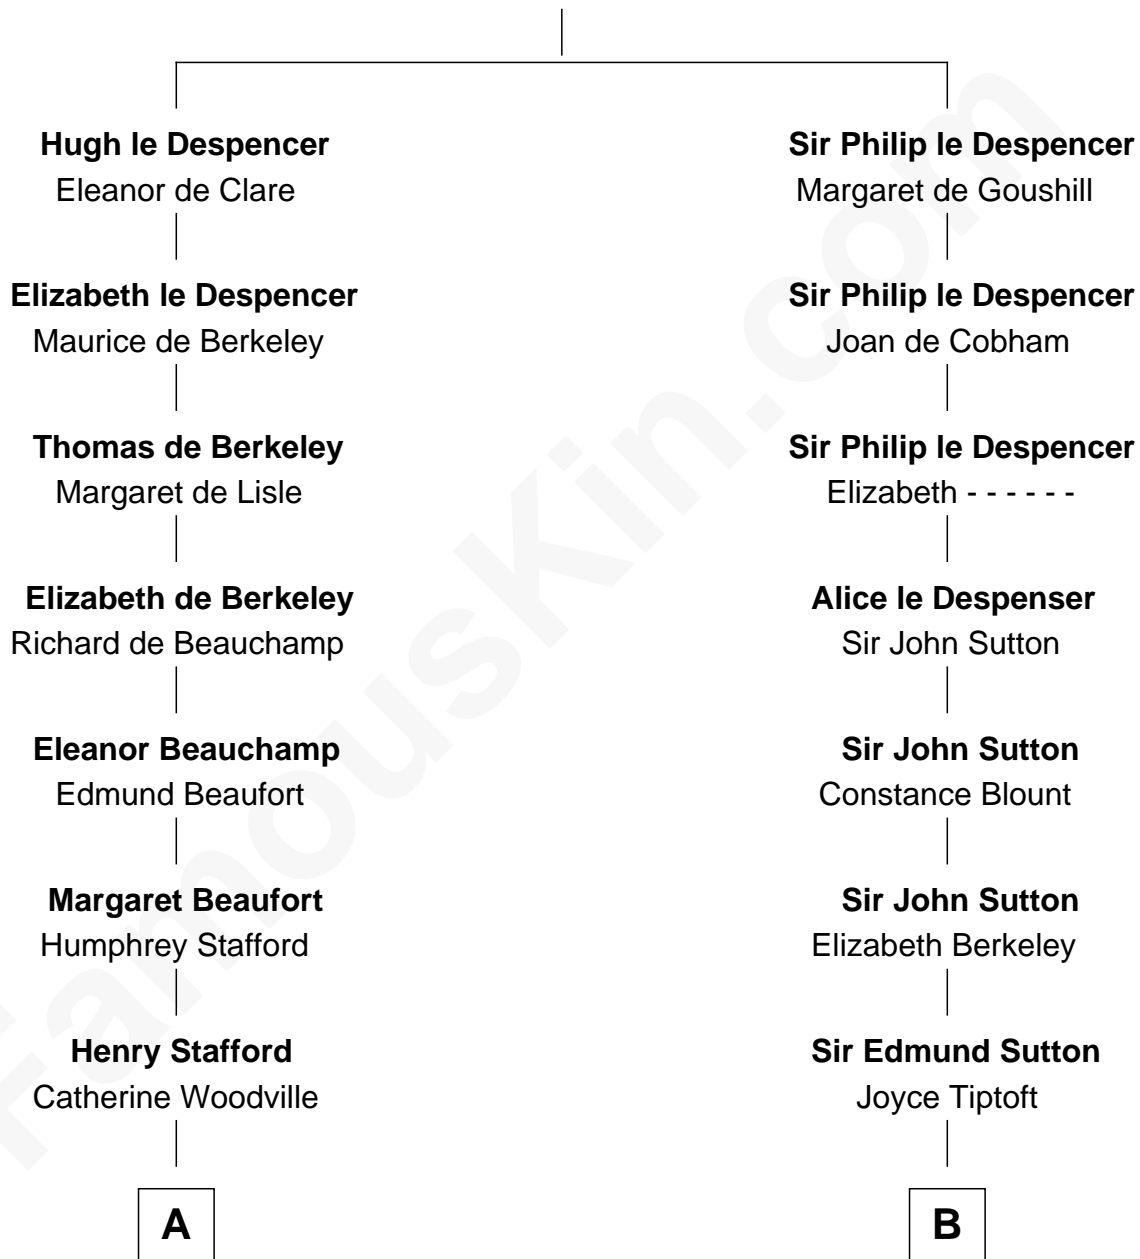

FamousKin.com Relationship Chart of

E. M. Forster
English Novelist

11th cousin 8 times removed of

Gov. Thomas Dudley
(1576 - 1653) Great Migration Immigrant 1630

Sir Hugh le Despencer
Isabella de Beauchamp

C

—
Laura Thornton

Charles Forster

—
Edward Morgan Llewellyn Forster

Alice Clara Whichelo

—
E. M. Forster

English Novelist

FamousKin.com