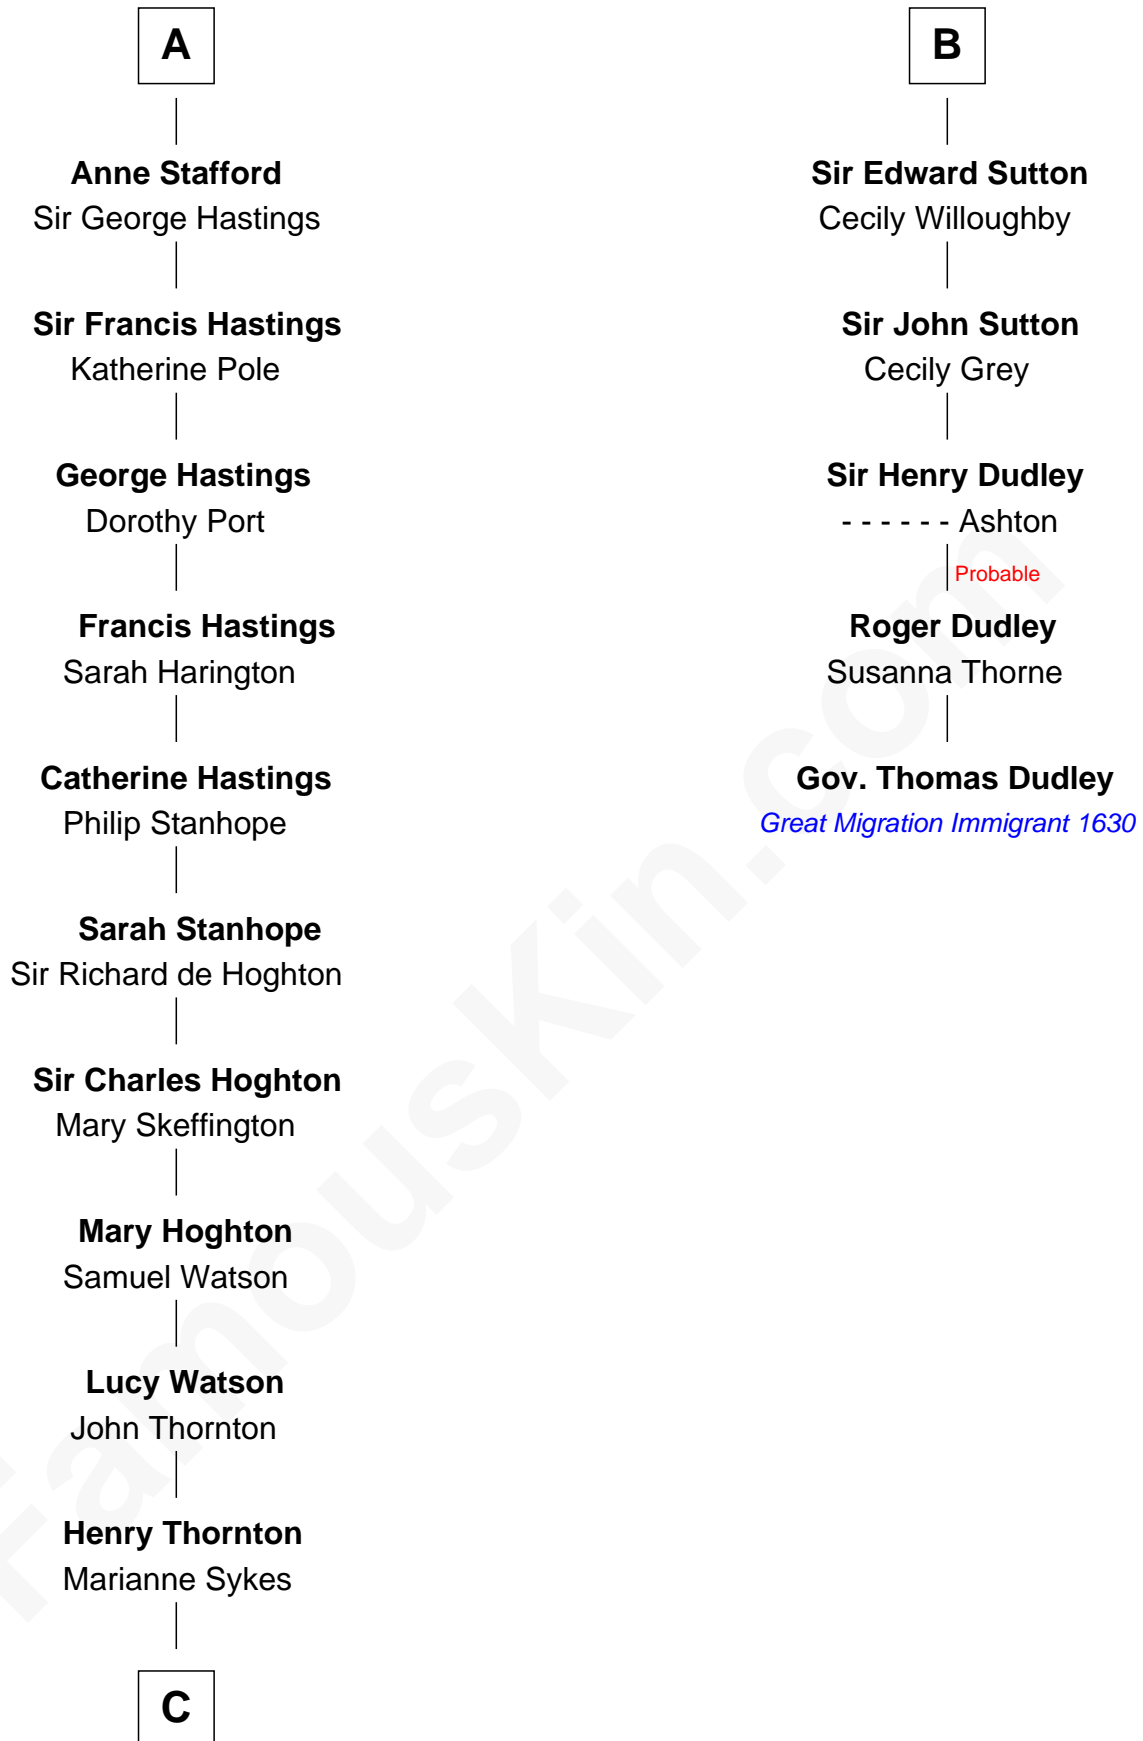

FamousKin.com Relationship Chart of

E. M. Forster
English Novelist

11th cousin 8 times removed of

Gov. Thomas Dudley
(1576 - 1653) Great Migration Immigrant 1630

Sir Hugh le Despencer
Isabella de Beauchamp

C

—
Laura Thornton

Charles Forster

—
Edward Morgan Llewellyn Forster

Alice Clara Whichelo

—
E. M. Forster

English Novelist

FamousKin.com