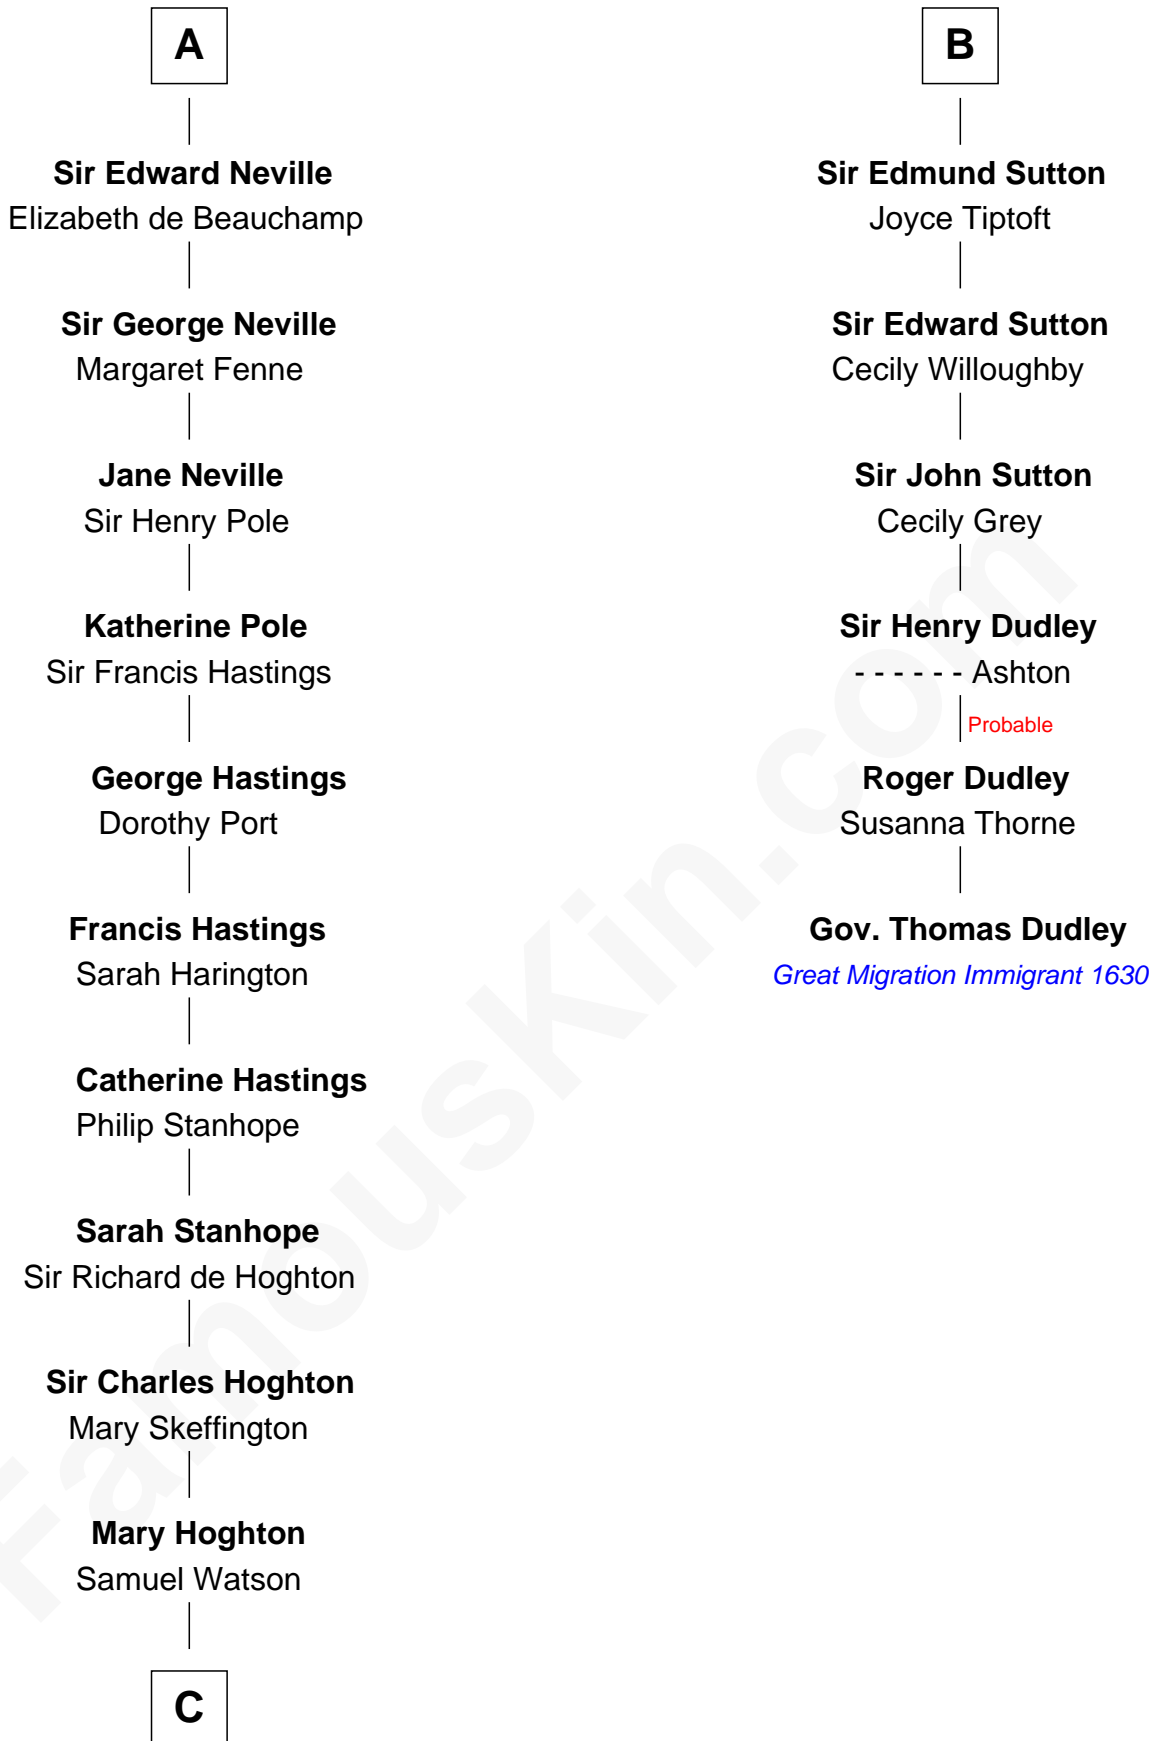

FamousKin.com Relationship Chart of

E. M. Forster
English Novelist

12th cousin 9 times removed of

Gov. Thomas Dudley
(1576 - 1653) Great Migration Immigrant 1630

Reginald de Braiose

C

—
Lucy Watson

John Thornton

—
Henry Thornton

Marianne Sykes

—
Laura Thornton

Charles Forster

—
Edward Morgan Llewellyn Forster

Alice Clara Whichelo

—
E. M. Forster

English Novelist