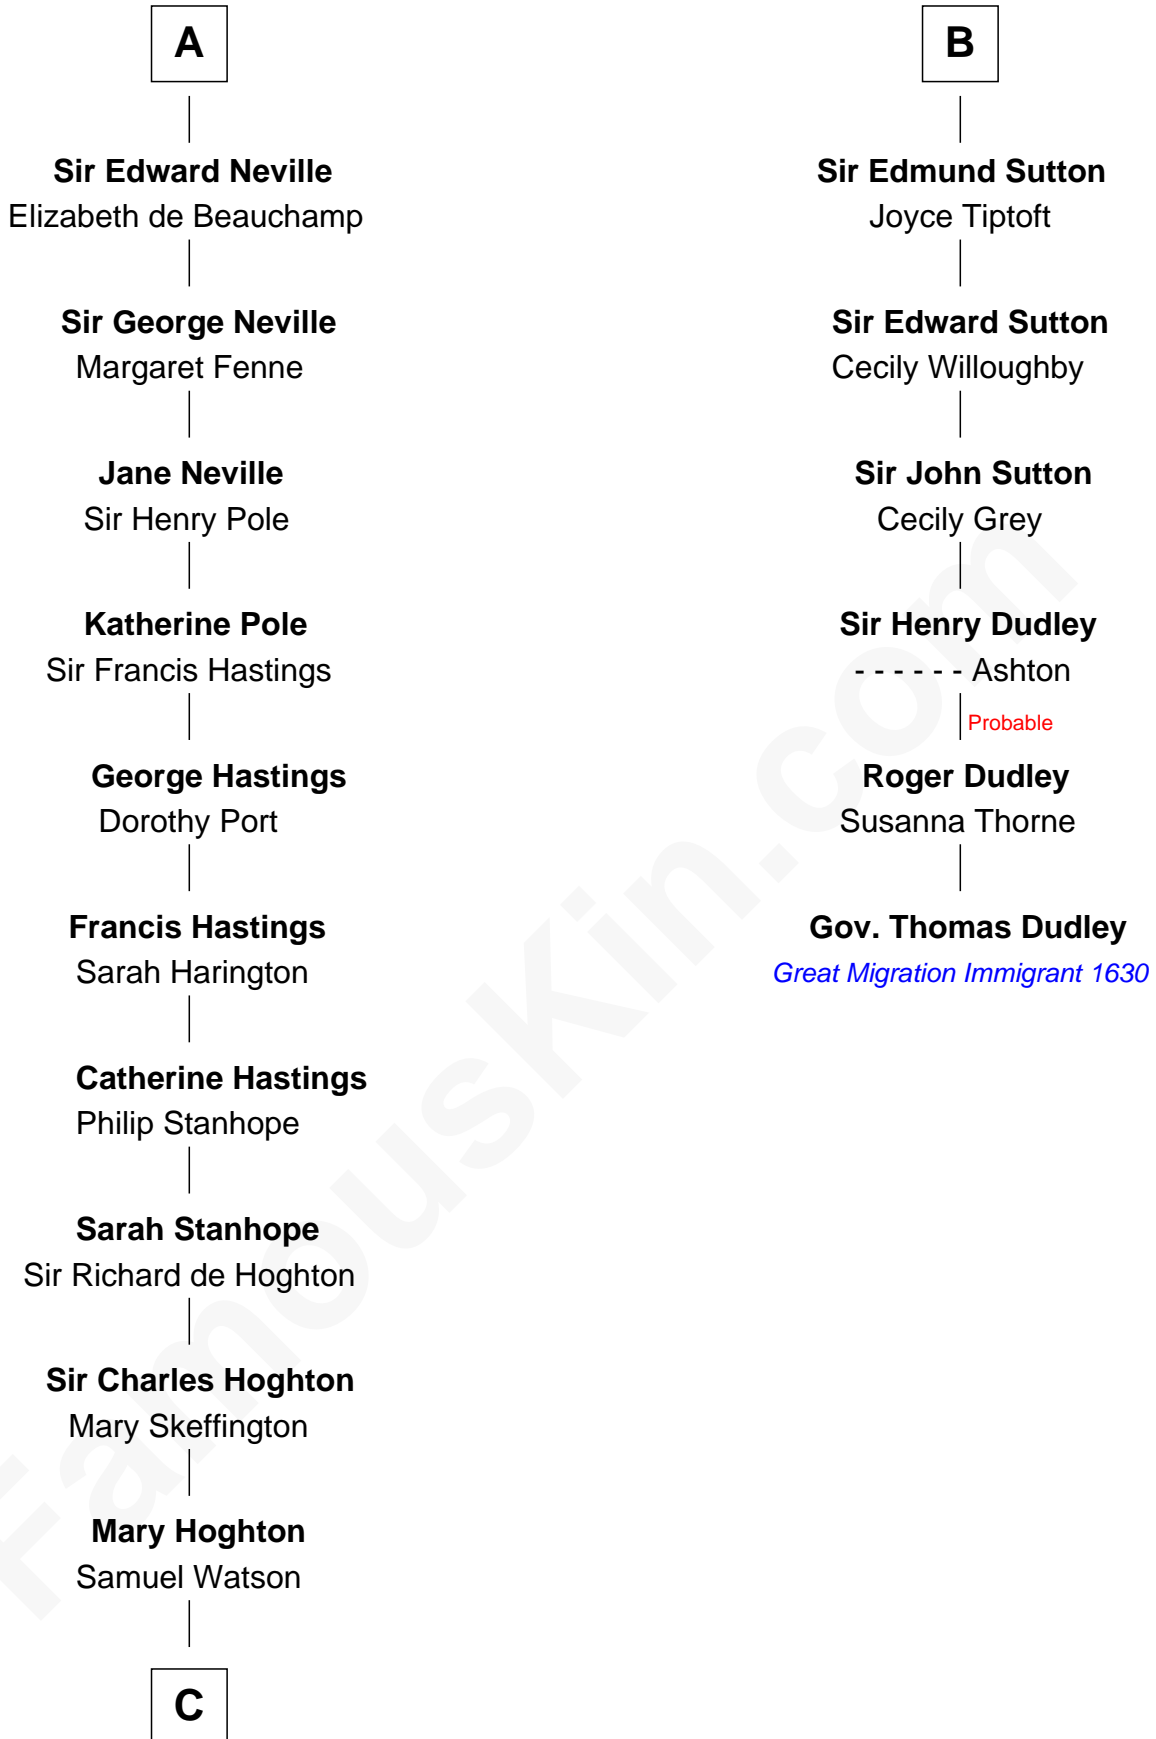

# FamousKin.com Relationship Chart of

**E. M. Forster**  
*English Novelist*

12th cousin 9 times removed of

**Gov. Thomas Dudley**  
*(1576 - 1653) Great Migration Immigrant 1630*

**C**

—  
**Lucy Watson**

John Thornton

—  
**Henry Thornton**

Marianne Sykes

—  
**Laura Thornton**

Charles Forster

—  
**Edward Morgan Llewellyn Forster**

Alice Clara Whichelo

—  
**E. M. Forster**

*English Novelist*