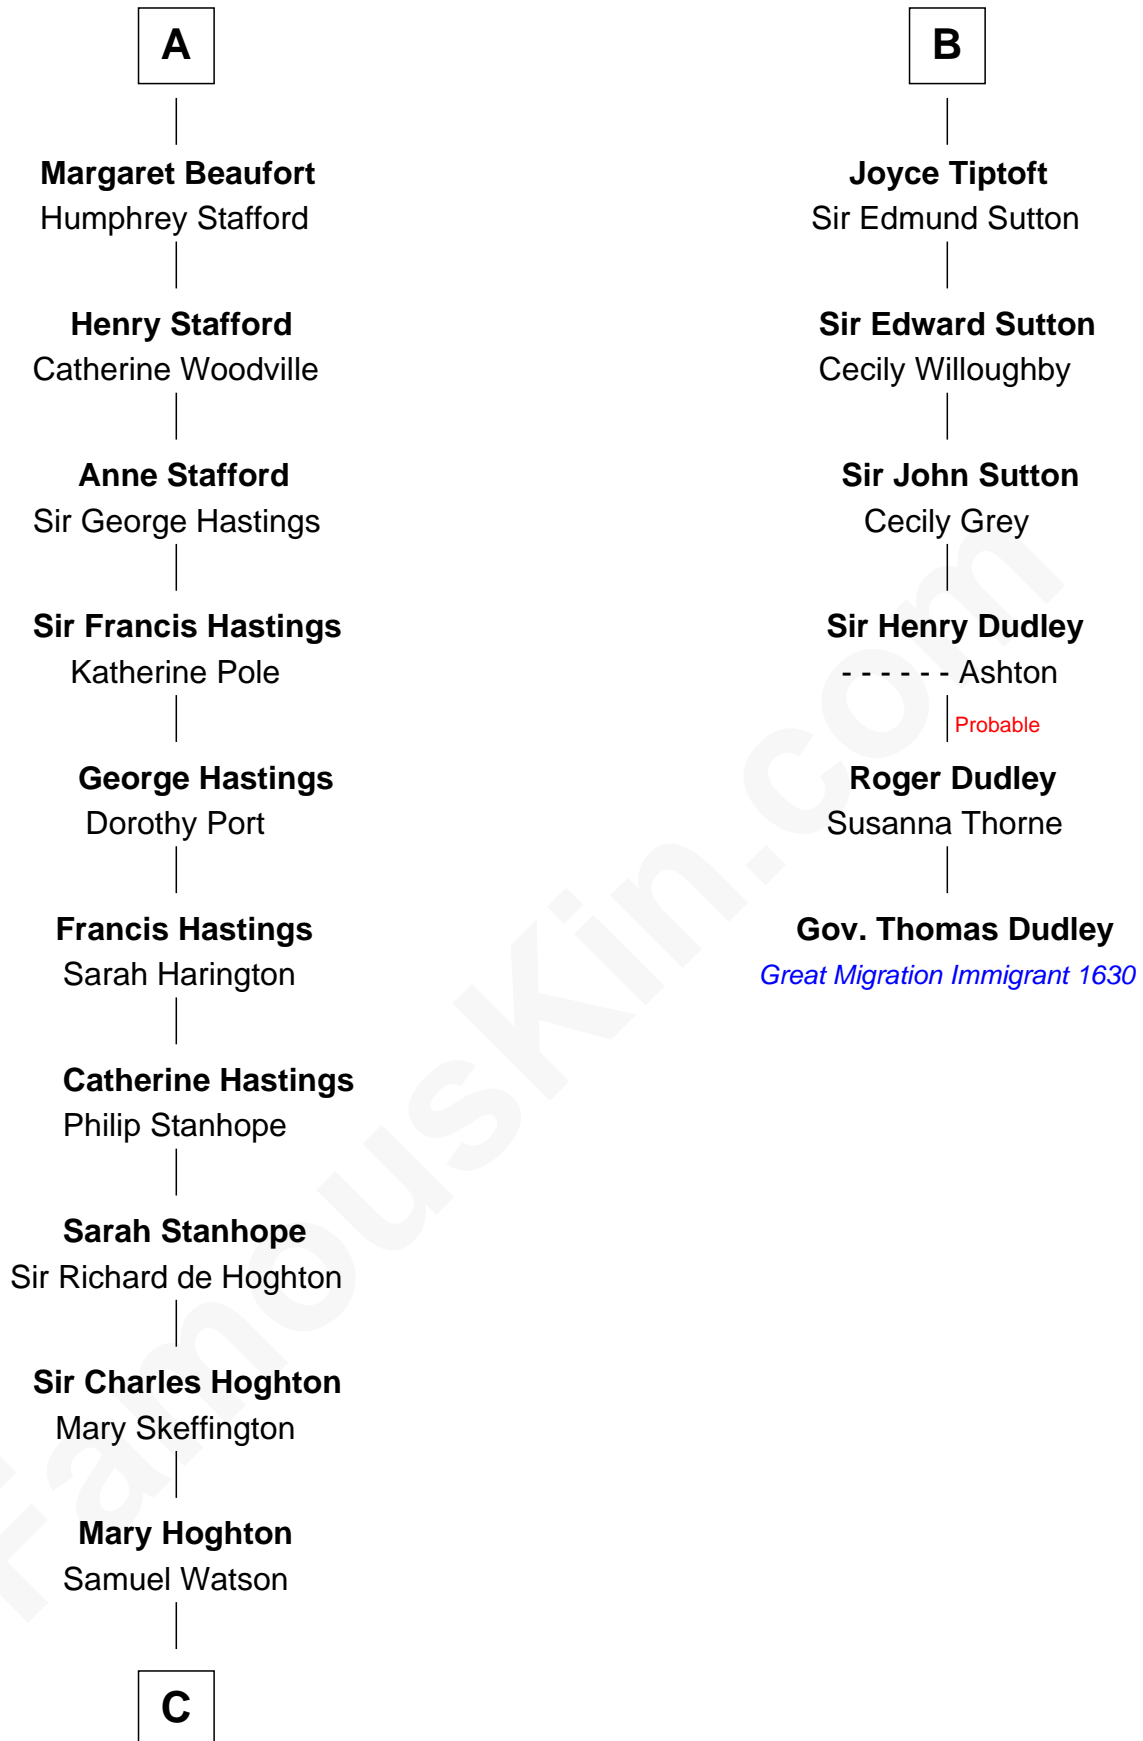

FamousKin.com Relationship Chart of

E. M. Forster
English Novelist

12th cousin 9 times removed of

Gov. Thomas Dudley
(1576 - 1653) Great Migration Immigrant 1630

Sir Roger de Mortimer
Maud de Brewes

C

—
Lucy Watson

John Thornton

—
Henry Thornton

Marianne Sykes

—
Laura Thornton

Charles Forster

—
Edward Morgan Llewellyn Forster

Alice Clara Whichelo

—
E. M. Forster