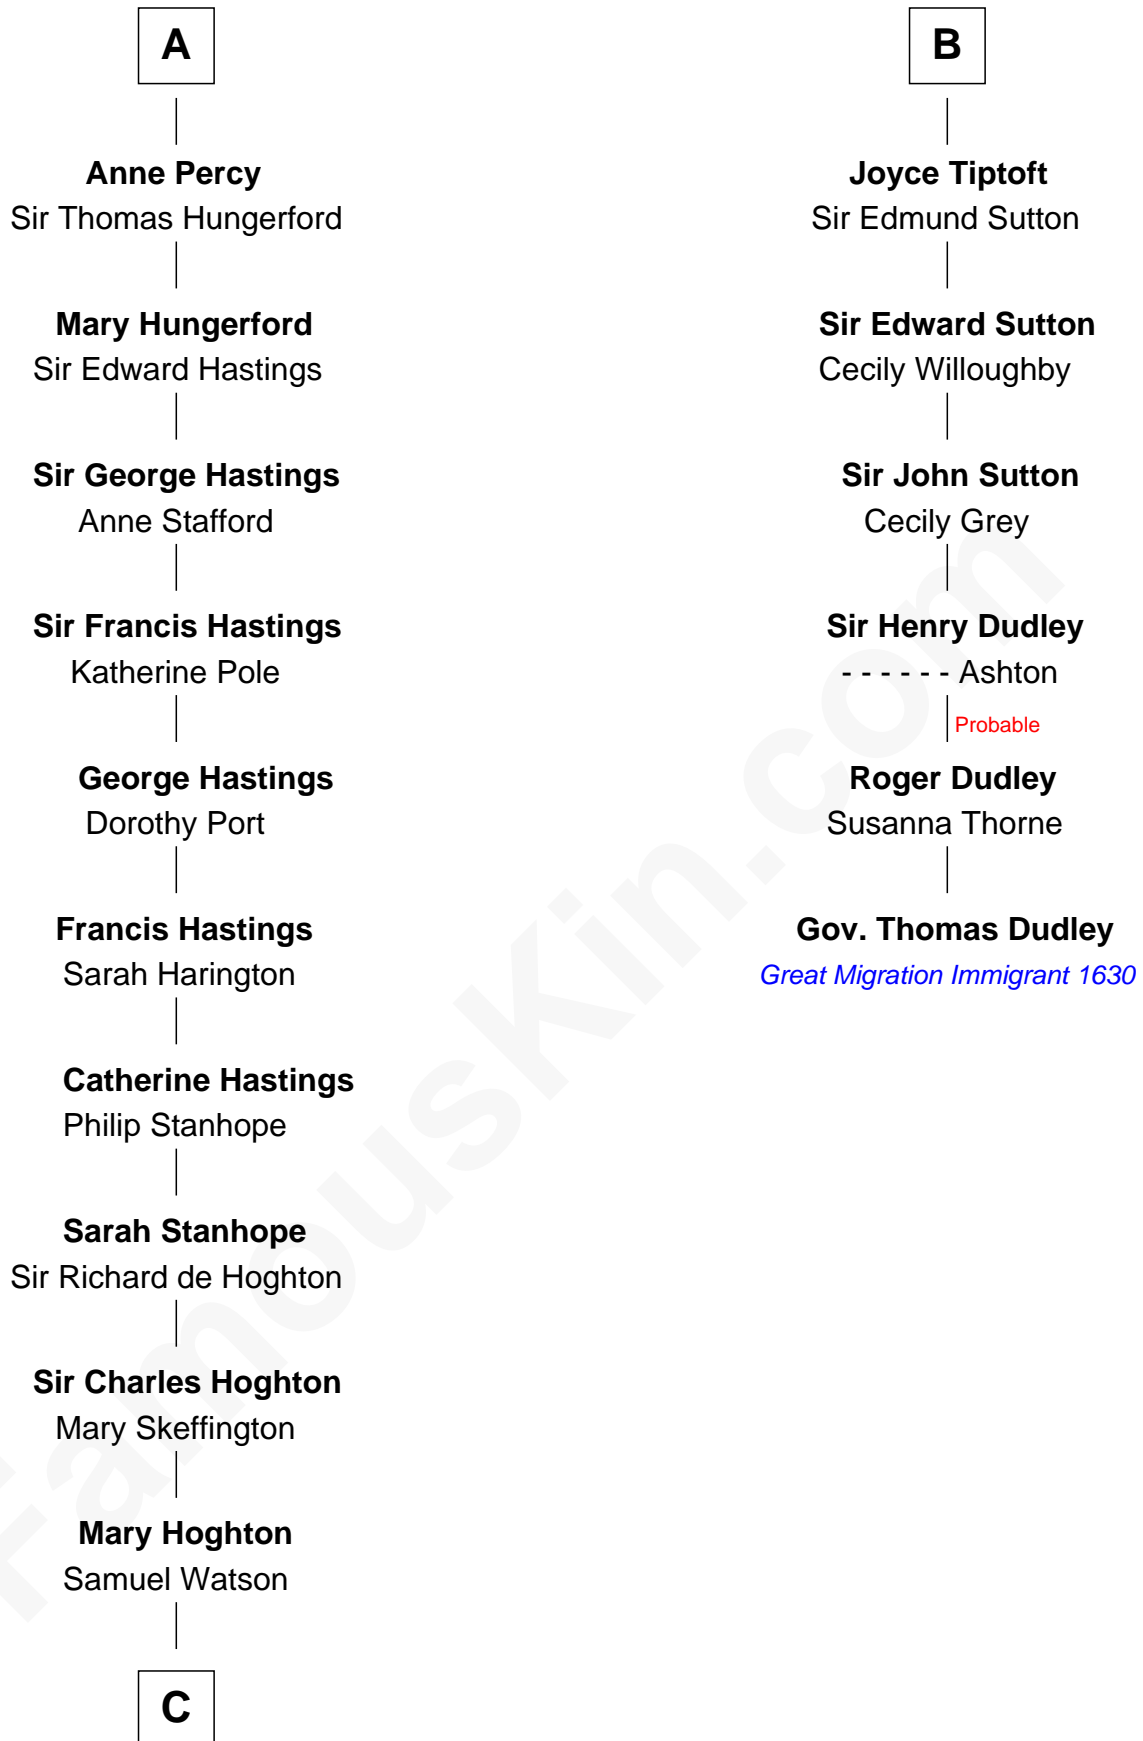

FamousKin.com Relationship Chart of

E. M. Forster
English Novelist

12th cousin 9 times removed of

Gov. Thomas Dudley
(1576 - 1653) Great Migration Immigrant 1630

C

—
Lucy Watson

John Thornton

—
Henry Thornton

Marianne Sykes

—
Laura Thornton

Charles Forster

—
Edward Morgan Llewellyn Forster

Alice Clara Whichelo

—
E. M. Forster

English Novelist