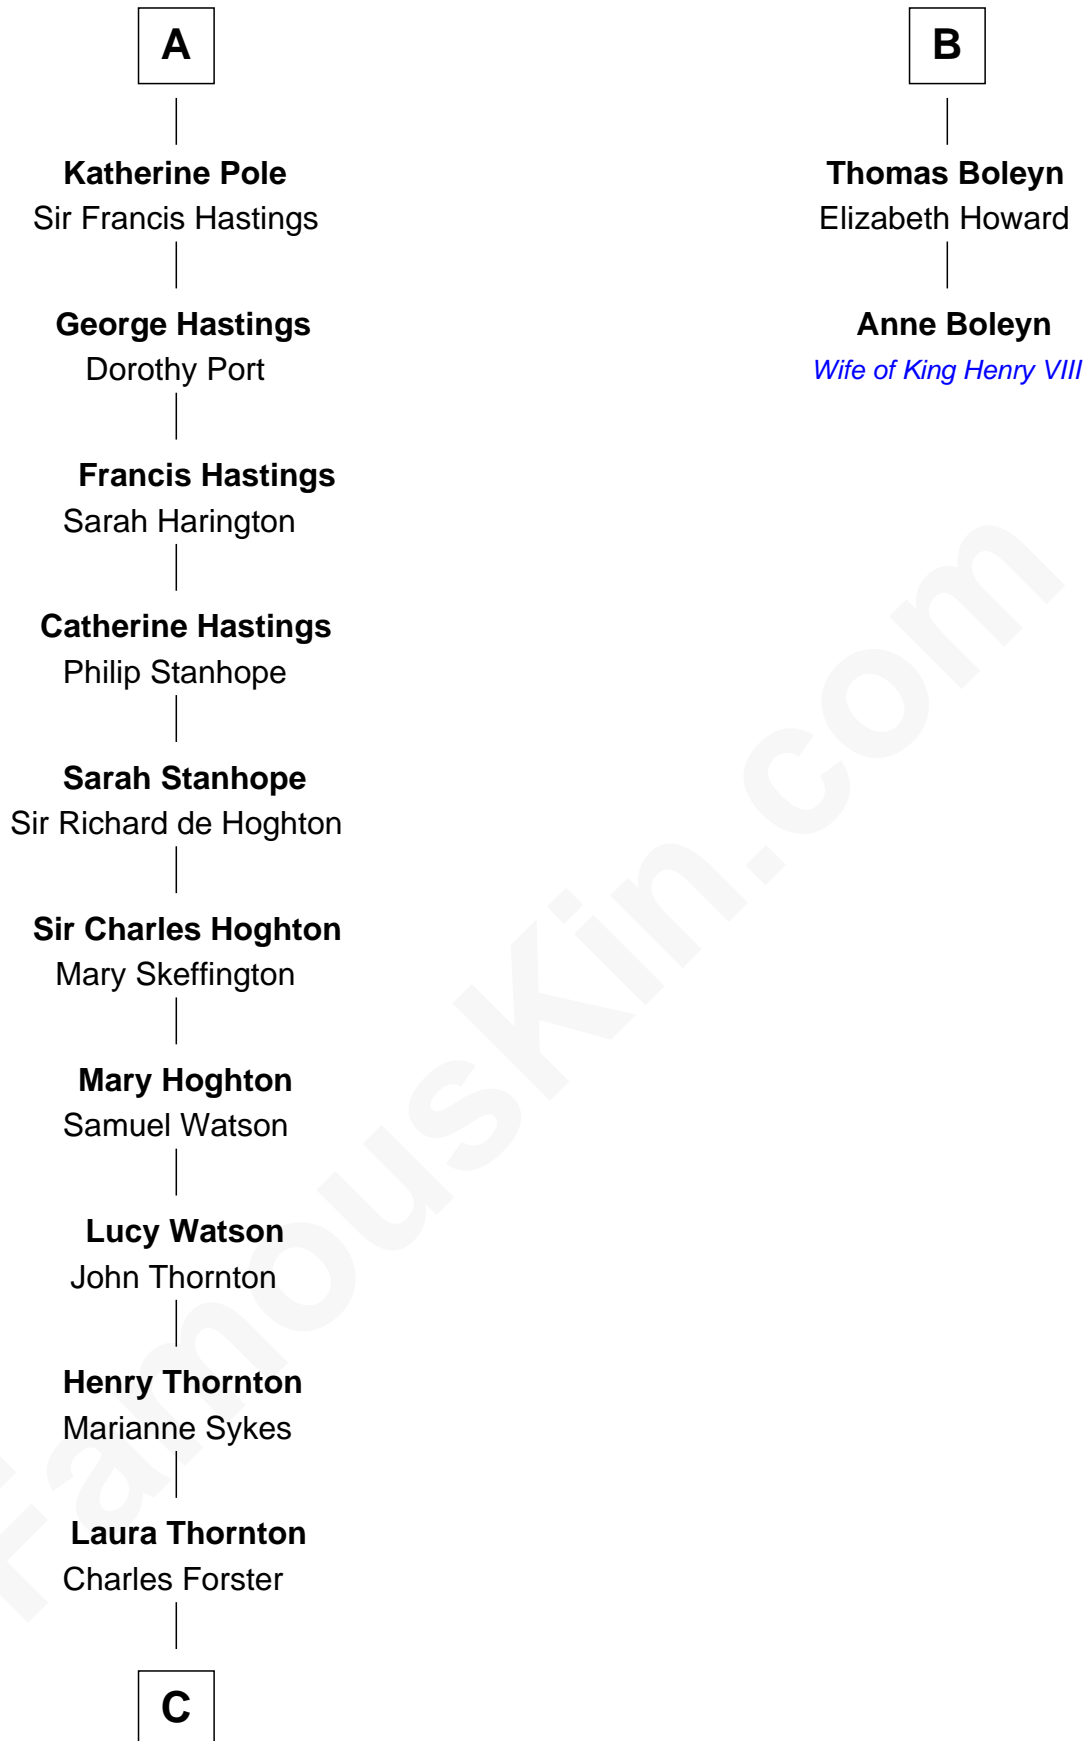

# FamousKin.com Relationship Chart of

**E. M. Forster**  
English Novelist

8th cousin 10 times removed of

**Anne Boleyn**  
2nd Wife of King Henry VIII

**C**

**Edward Morgan Llewellyn Forster**

Alice Clara Whichelo

**E. M. Forster**

*English Novelist*

FamousKin.com