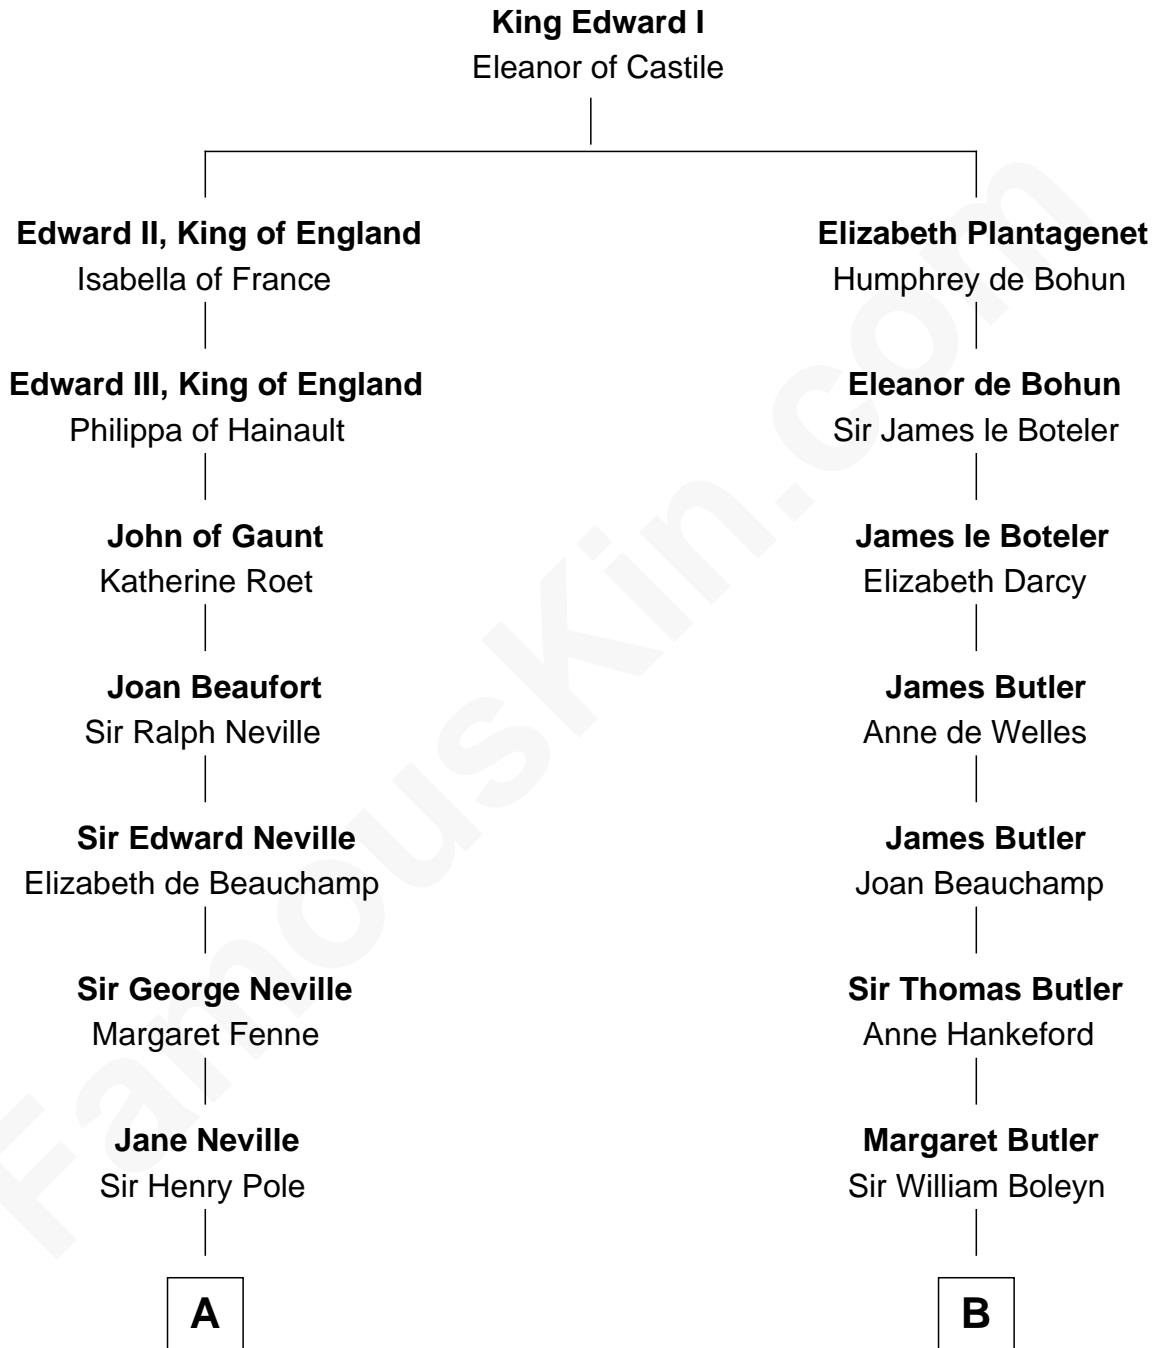

# FamousKin.com Relationship Chart of

**E. M. Forster**  
English Novelist

8th cousin 10 times removed of

**Anne Boleyn**  
2nd Wife of King Henry VIII

**C**

**Edward Morgan Llewellyn Forster**

Alice Clara Whichelo

**E. M. Forster**

*English Novelist*

FamousKin.com