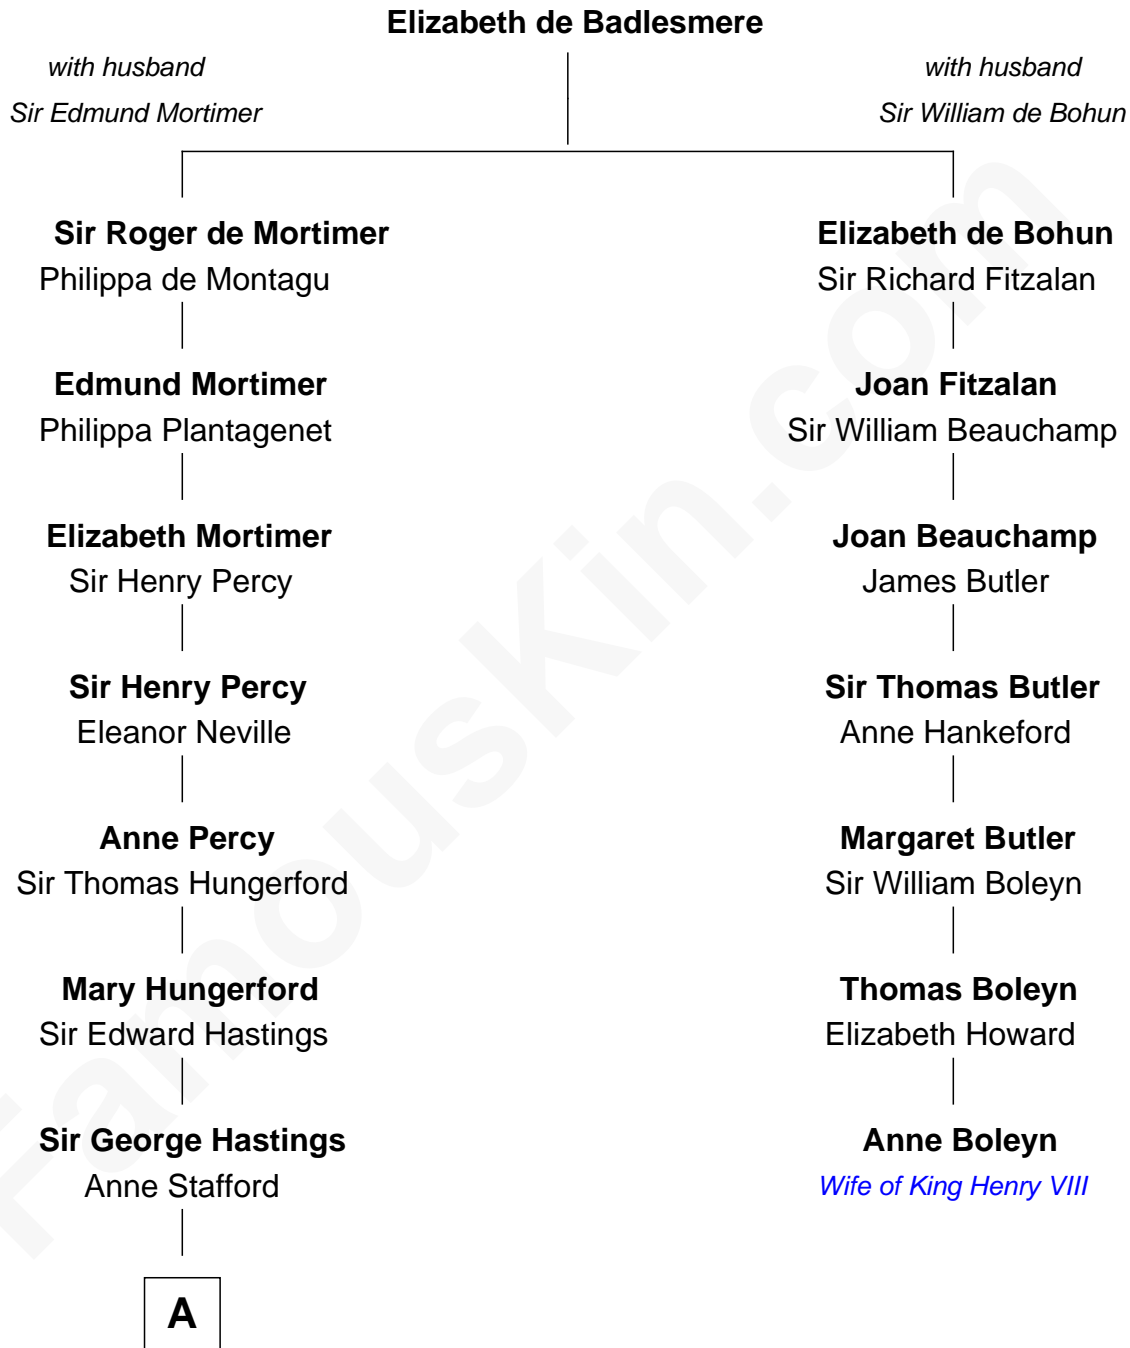

# FamousKin.com Relationship Chart of

**E. M. Forster**  
*English Novelist*

6th cousin 12 times removed of

**Anne Boleyn**  
*2nd Wife of King Henry VIII*

**B**

**Edward Morgan Llewellyn Forster**

Alice Clara Whichelo

**E. M. Forster**

*English Novelist*

FamousKin.com