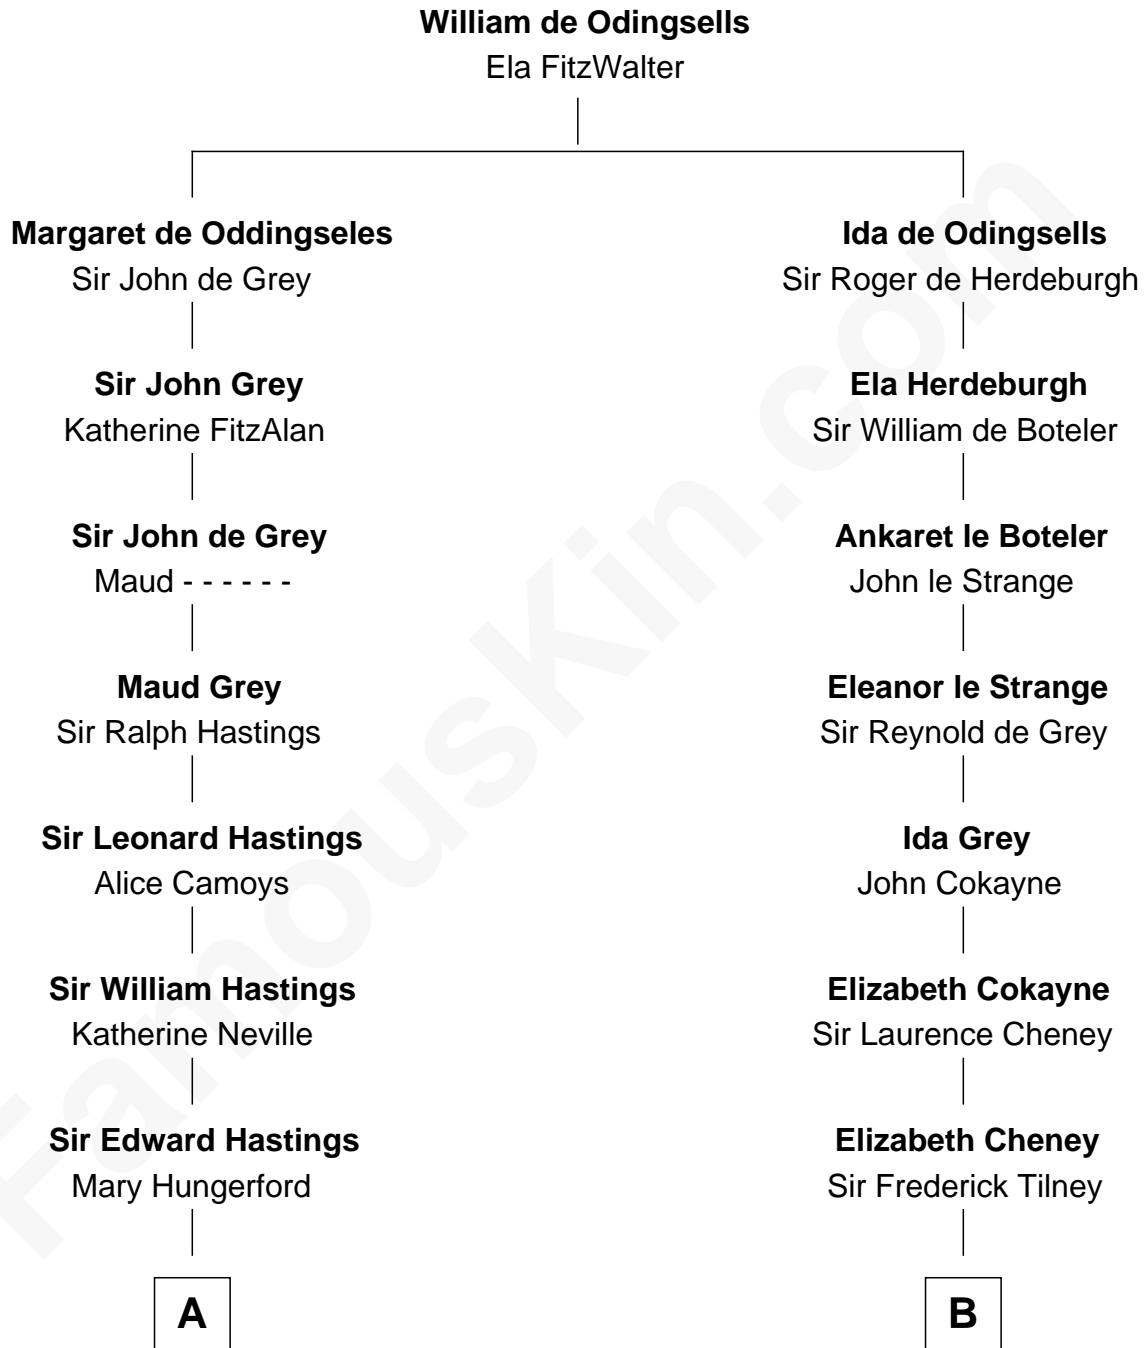

FamousKin.com Relationship Chart of

E. M. Forster
English Novelist

9th cousin 10 times removed of

Anne Boleyn
2nd Wife of King Henry VIII

C

—
Laura Thornton

Charles Forster

—
Edward Morgan Llewellyn Forster

Alice Clara Whichelo

—
E. M. Forster

English Novelist

FamousKin.com