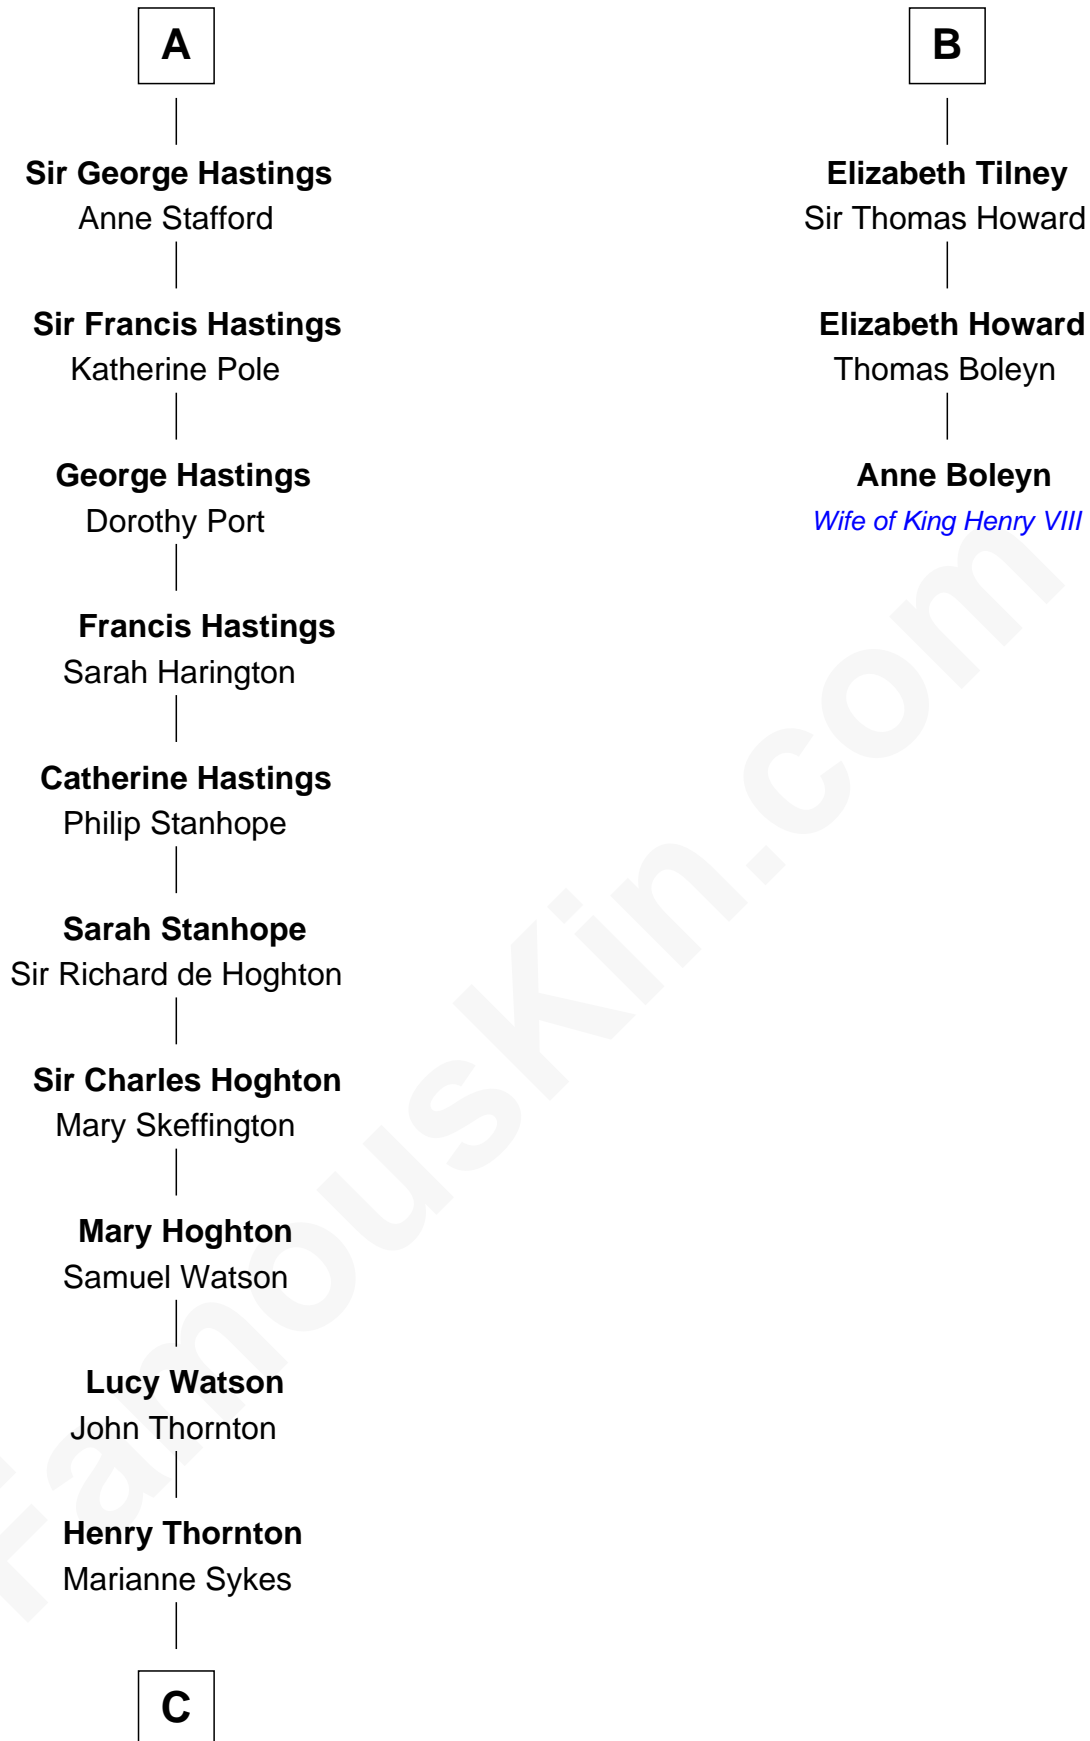

FamousKin.com Relationship Chart of

E. M. Forster
English Novelist

9th cousin 10 times removed of

Anne Boleyn
2nd Wife of King Henry VIII

C

—
Laura Thornton

Charles Forster

—
Edward Morgan Llewellyn Forster

Alice Clara Whichelo

—
E. M. Forster

English Novelist

FamousKin.com