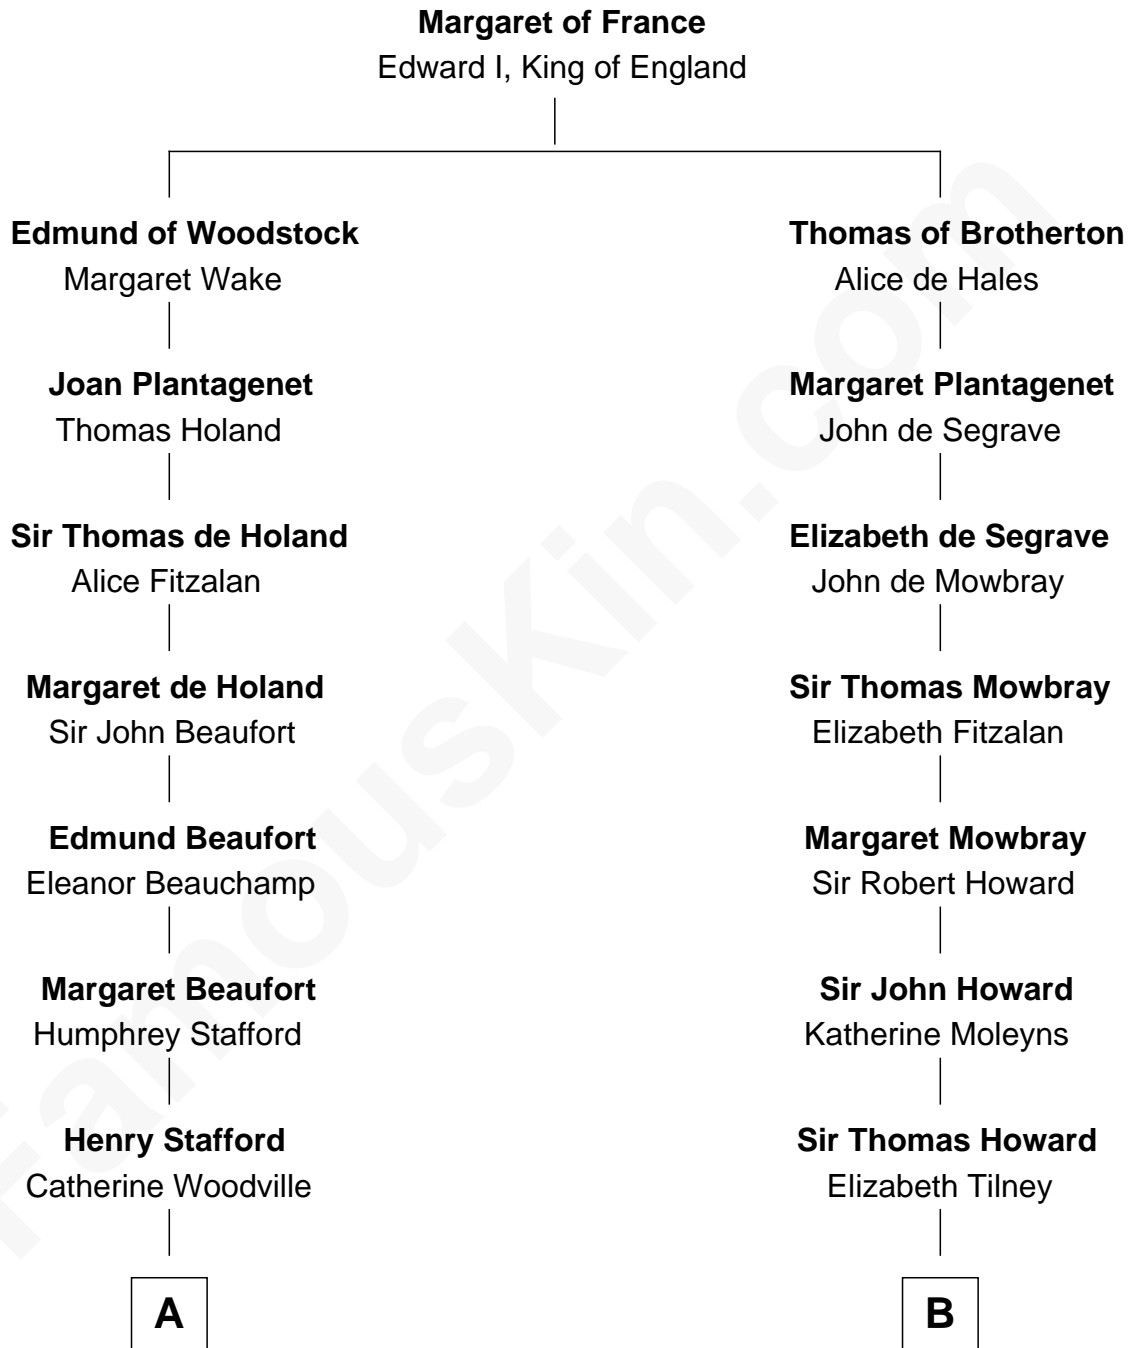

# FamousKin.com Relationship Chart of

**E. M. Forster**  
*English Novelist*

8th cousin 11 times removed of

**Anne Boleyn**  
*2nd Wife of King Henry VIII*

**C**

—  
**Laura Thornton**

Charles Forster

—  
**Edward Morgan Llewellyn Forster**

Alice Clara Whichelo

—  
**E. M. Forster**

*English Novelist*

FamousKin.com