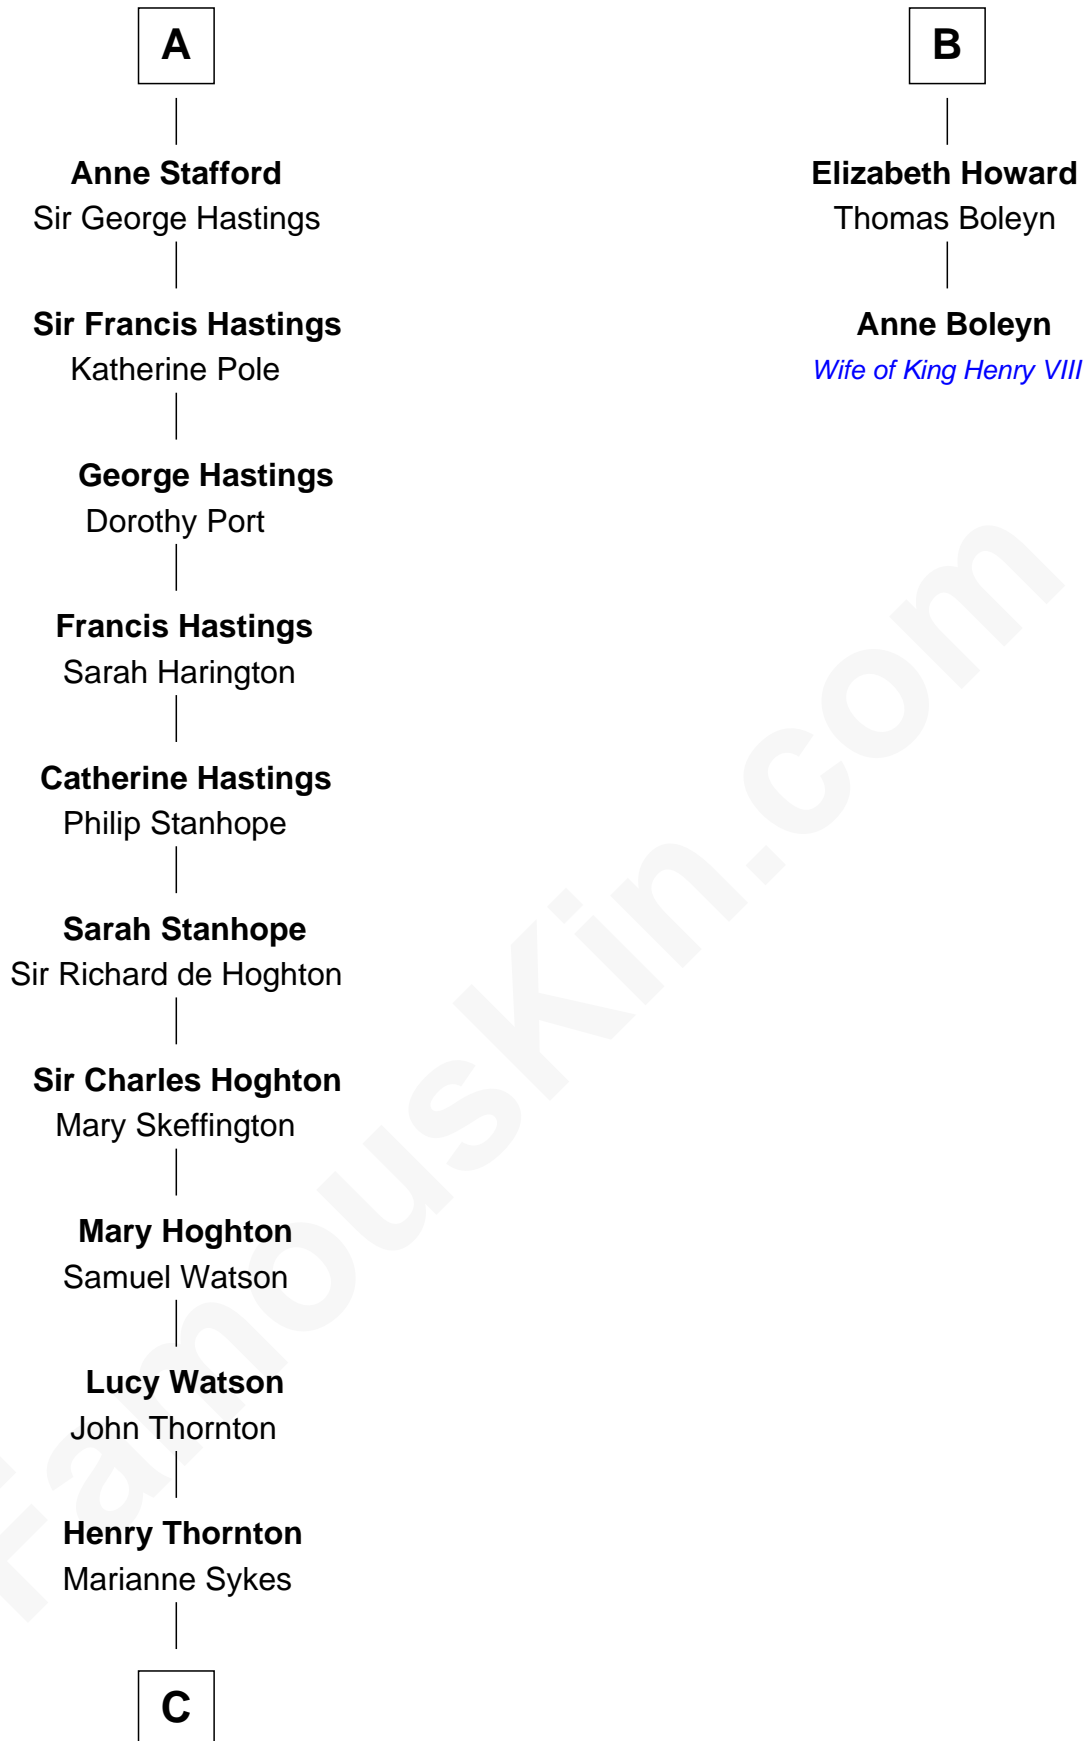

# FamousKin.com Relationship Chart of

**E. M. Forster**  
*English Novelist*

8th cousin 11 times removed of

**Anne Boleyn**  
*2nd Wife of King Henry VIII*

**C**

—  
**Laura Thornton**

Charles Forster

—  
**Edward Morgan Llewellyn Forster**

Alice Clara Whichelo

—  
**E. M. Forster**

*English Novelist*

FamousKin.com