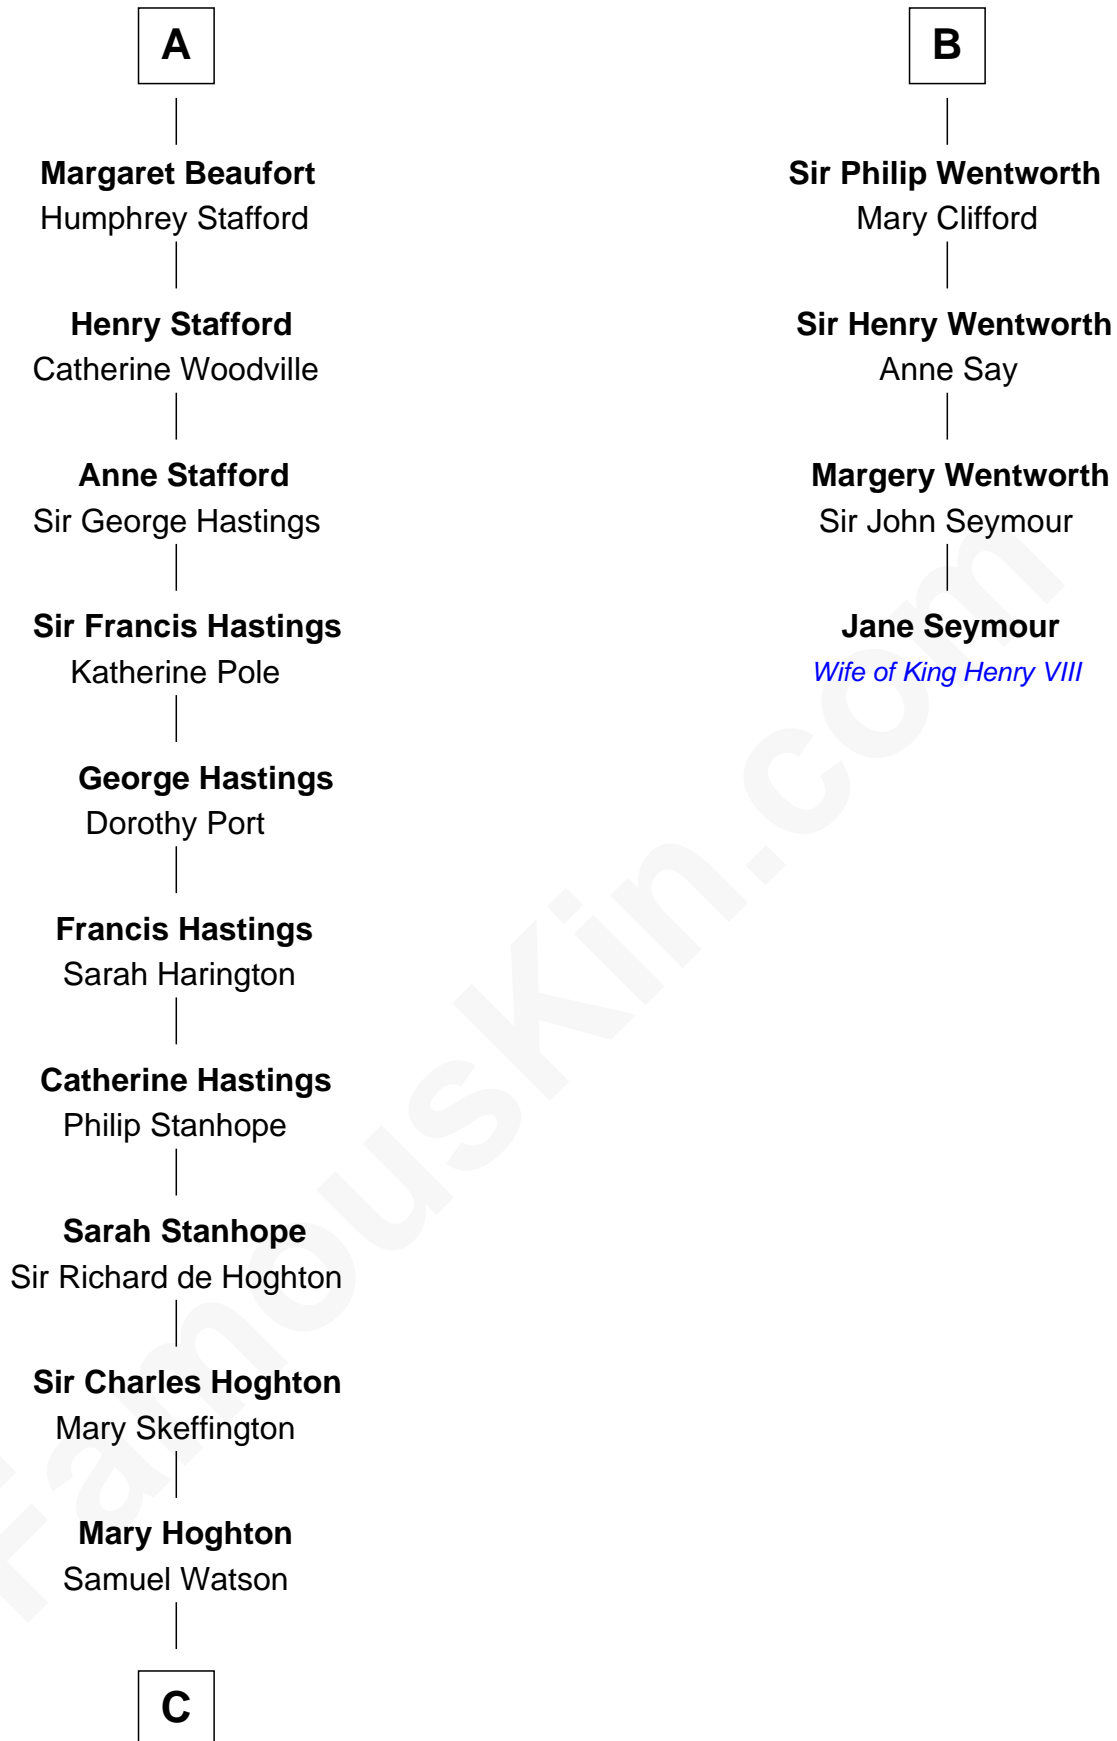

FamousKin.com Relationship Chart of

E. M. Forster
English Novelist

10th cousin 11 times removed of

Jane Seymour
3rd Wife of King Henry VIII

Sir William de Ferrers

with wife
Margaret de Quincy

with wife
Sibyl Marshal

Maurice de Berkeley
Elizabeth le Despencer

Sir William Deincourt
Milicent la Zouche

Thomas de Berkeley
Margaret de Lisle

Margaret Deincourt
Sir Robert de Tibetot

Elizabeth de Berkeley
Richard de Beauchamp

Elizabeth de Tibetot
Sir Philip le Despencer

Eleanor Beauchamp
Edmund Beaufort

Margery Despencer
Sir Roger Wentworth

A

B

C

Lucy Watson

John Thornton