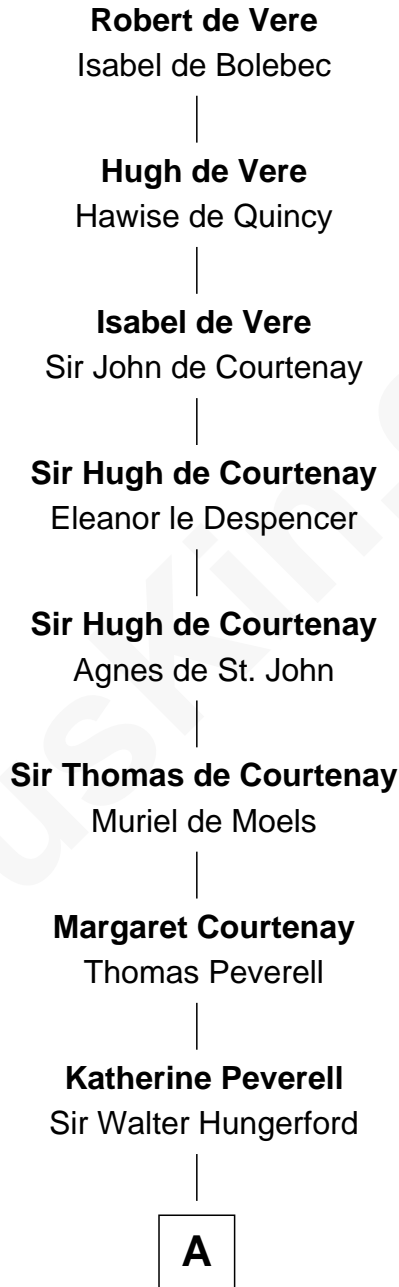

# FamousKin.com Relationship Chart of

**E. M. Forster**

*English Novelist*

22nd Great-grandson of

**Robert de Vere**

*Magna Carta Surety*

**A**

**Sir Robert Hungerford**

Margaret Botreaux

**Sir Robert Hungerford**

Eleanor Moleyns

**Sir Thomas Hungerford**

Anne Percy

**Mary Hungerford**

Sir Edward Hastings

**Sir George Hastings**

Anne Stafford

**Sir Francis Hastings**

Katherine Pole

**George Hastings**

Dorothy Port

**Francis Hastings**

Sarah Harington

**Catherine Hastings**

Alice Clara Whichelo

—  
**E. M. Forster**

*English Novelist*