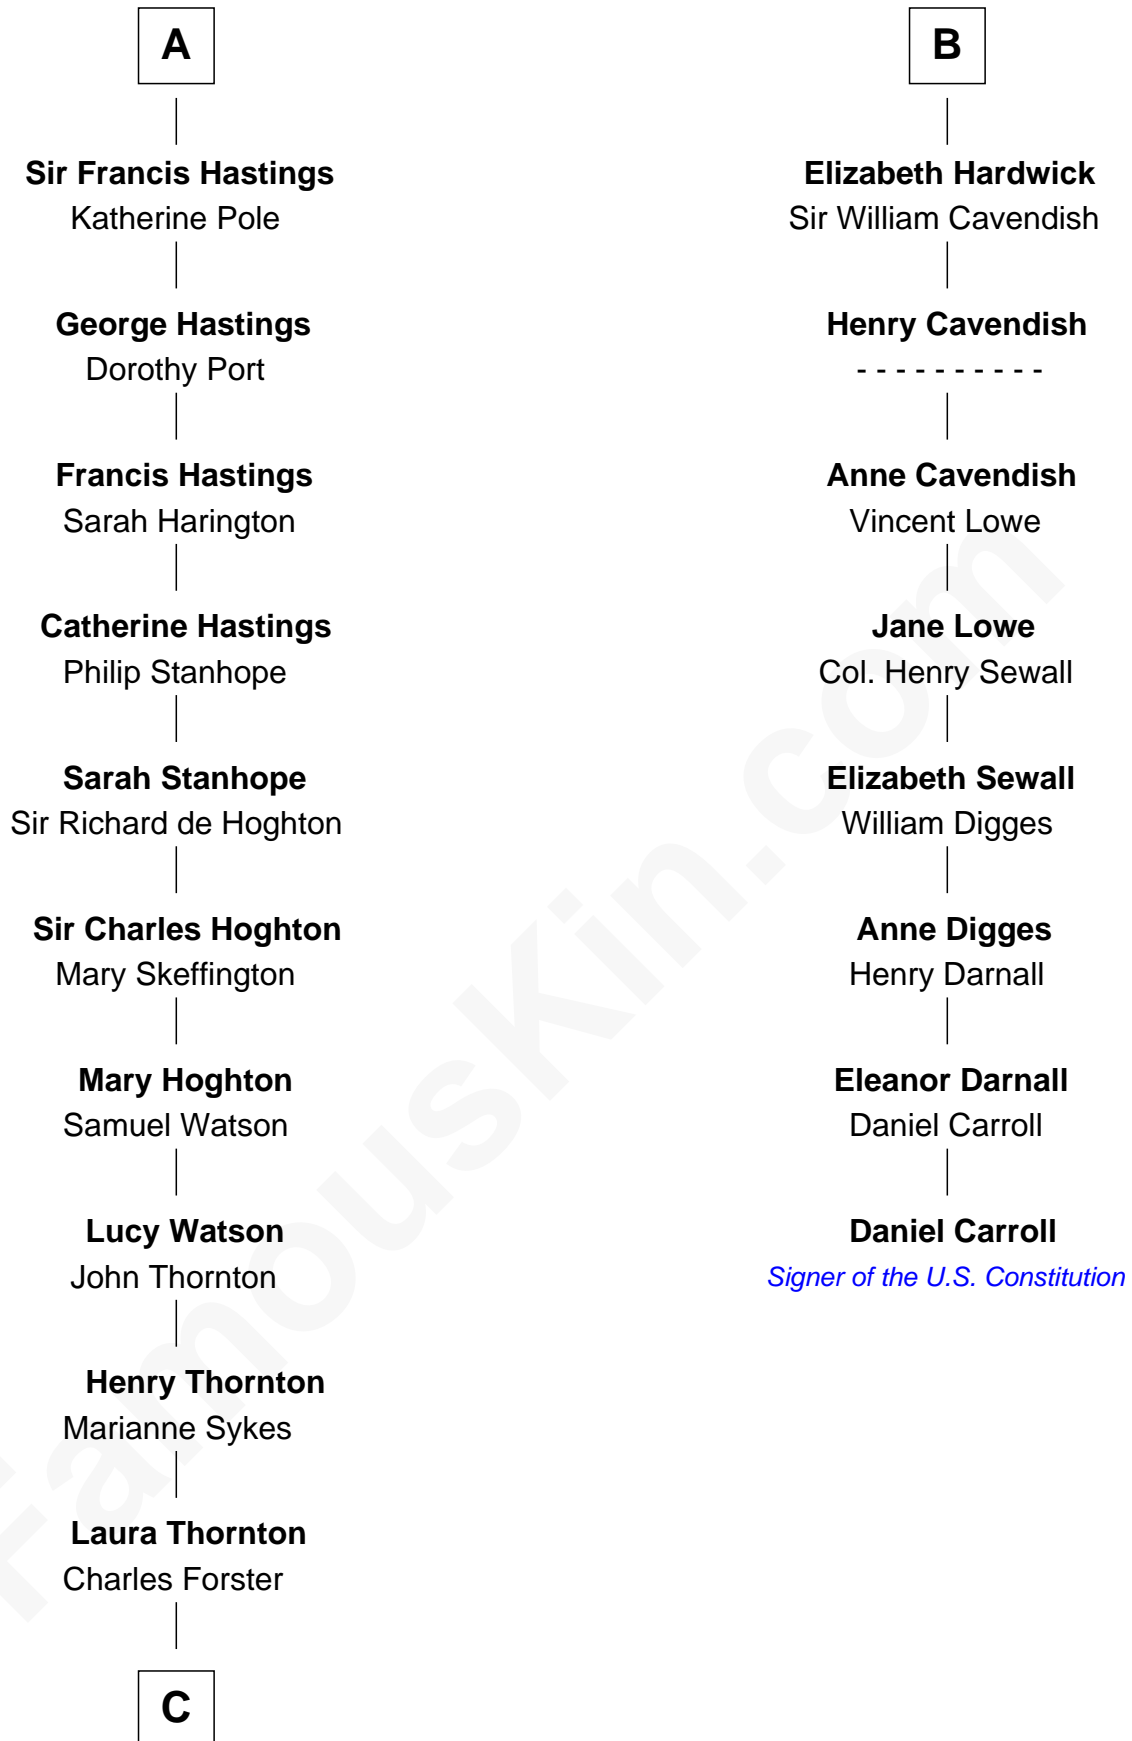

FamousKin.com Relationship Chart of

E. M. Forster
English Novelist

14th cousin 4 times removed of

Daniel Carroll

Signer of the U.S. Constitution

Edmund Fitzalan
Alice de Warenne

Richard Fitzalan
Eleanor Plantagenet

Alice Fitzalan
Sir Thomas de Holand

Margaret de Holand
Sir John Beaufort

Edmund Beaufort
Eleanor Beauchamp

Margaret Beaufort
Humphrey Stafford

Henry Stafford
Catherine Woodville

Anne Stafford
Sir George Hastings

A

Mary Fitzalan
John le Strange

Ankaret le Strange
Sir Richard Talbot

Mary Talbot
Sir Thomas Greene

Sir Thomas Greene
Marine Bellers

Anne Greene
Sir Thomas Pinchbeck

Elizabeth Pinchbeck
John Hardwick

John Hardwick
Elizabeth Leeke

B

C

Edward Morgan Llewellyn Forster

Alice Clara Whichelo

E. M. Forster

English Novelist

FamousKin.com