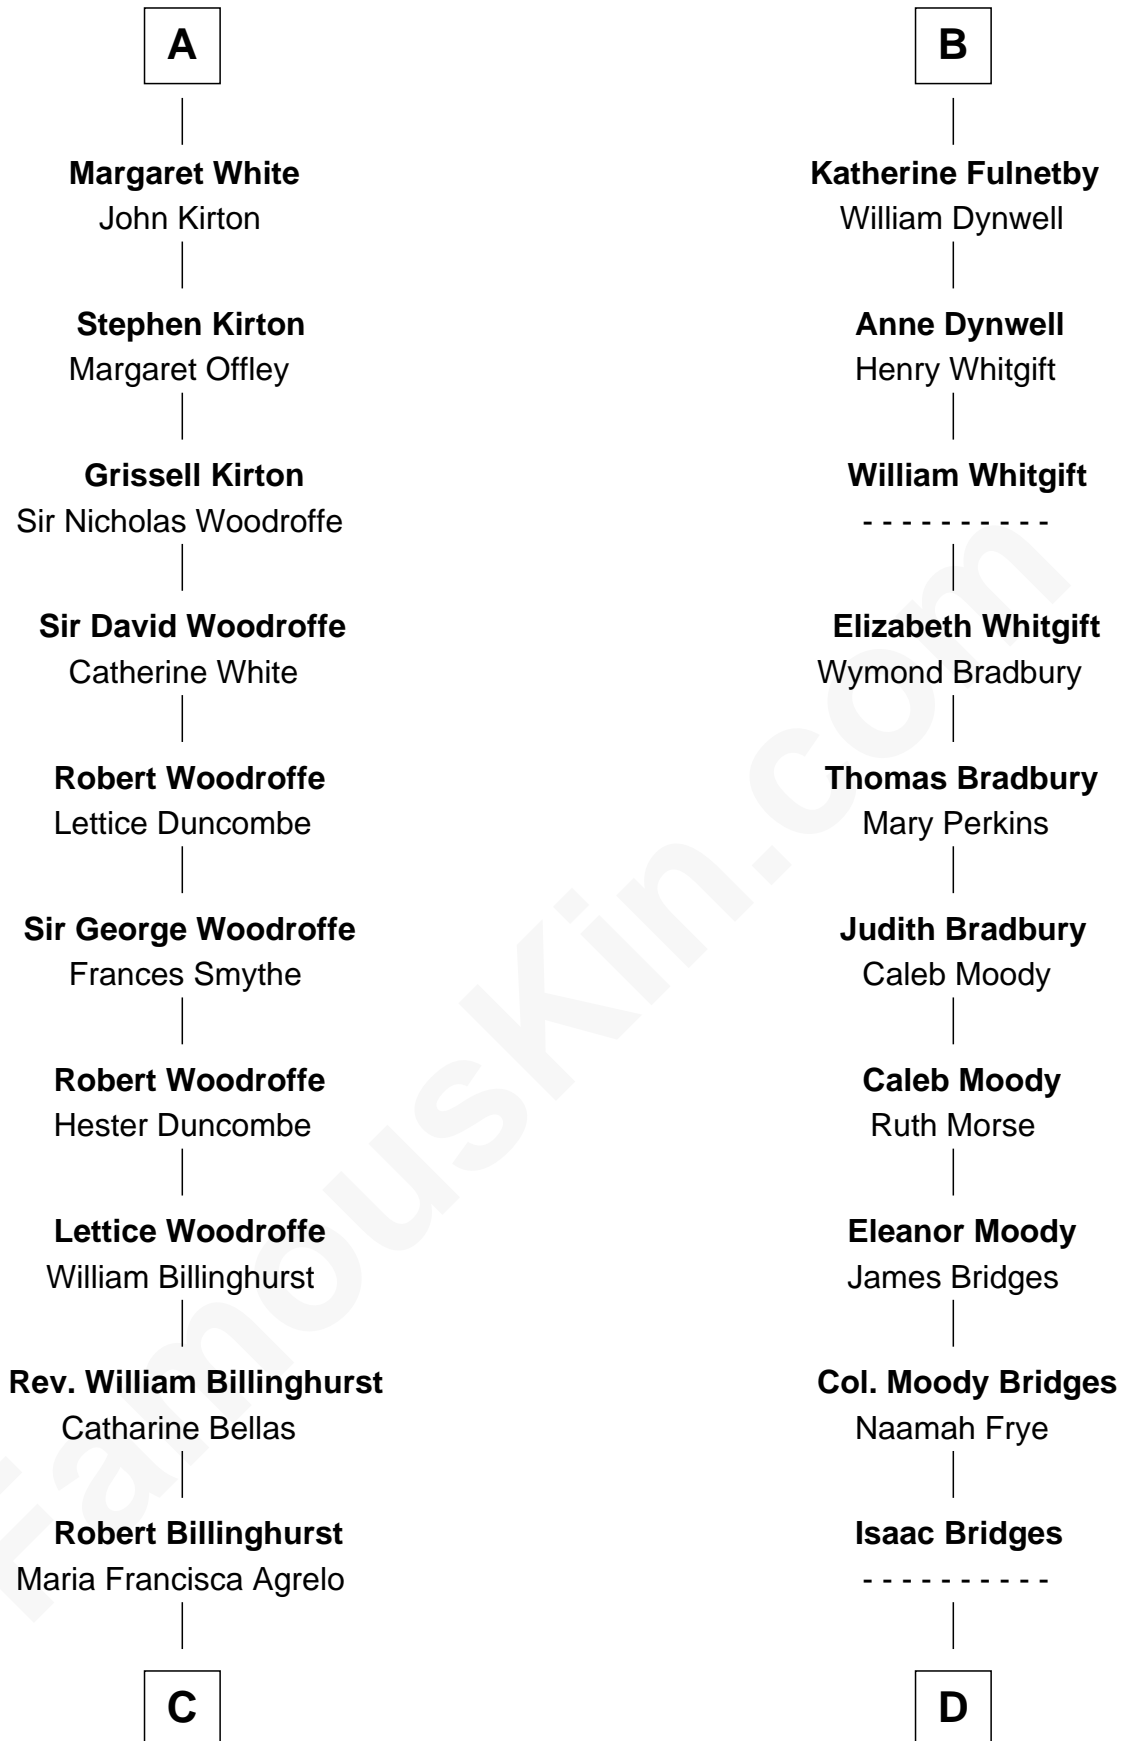

FamousKin.com

Relationship Chart of

Guillermo Billinghurst

31st President of Peru

18th cousin 3 times removed of

Owen Brewster

54th Governor of Maine

Bartholomew de Badlesmere

Margaret de Clare

C

Guillermo Eugenio Billinghurst

Belisaria Angulo

Guillermo Billinghurst

31st President of Peru

D

Abiezer Bridges