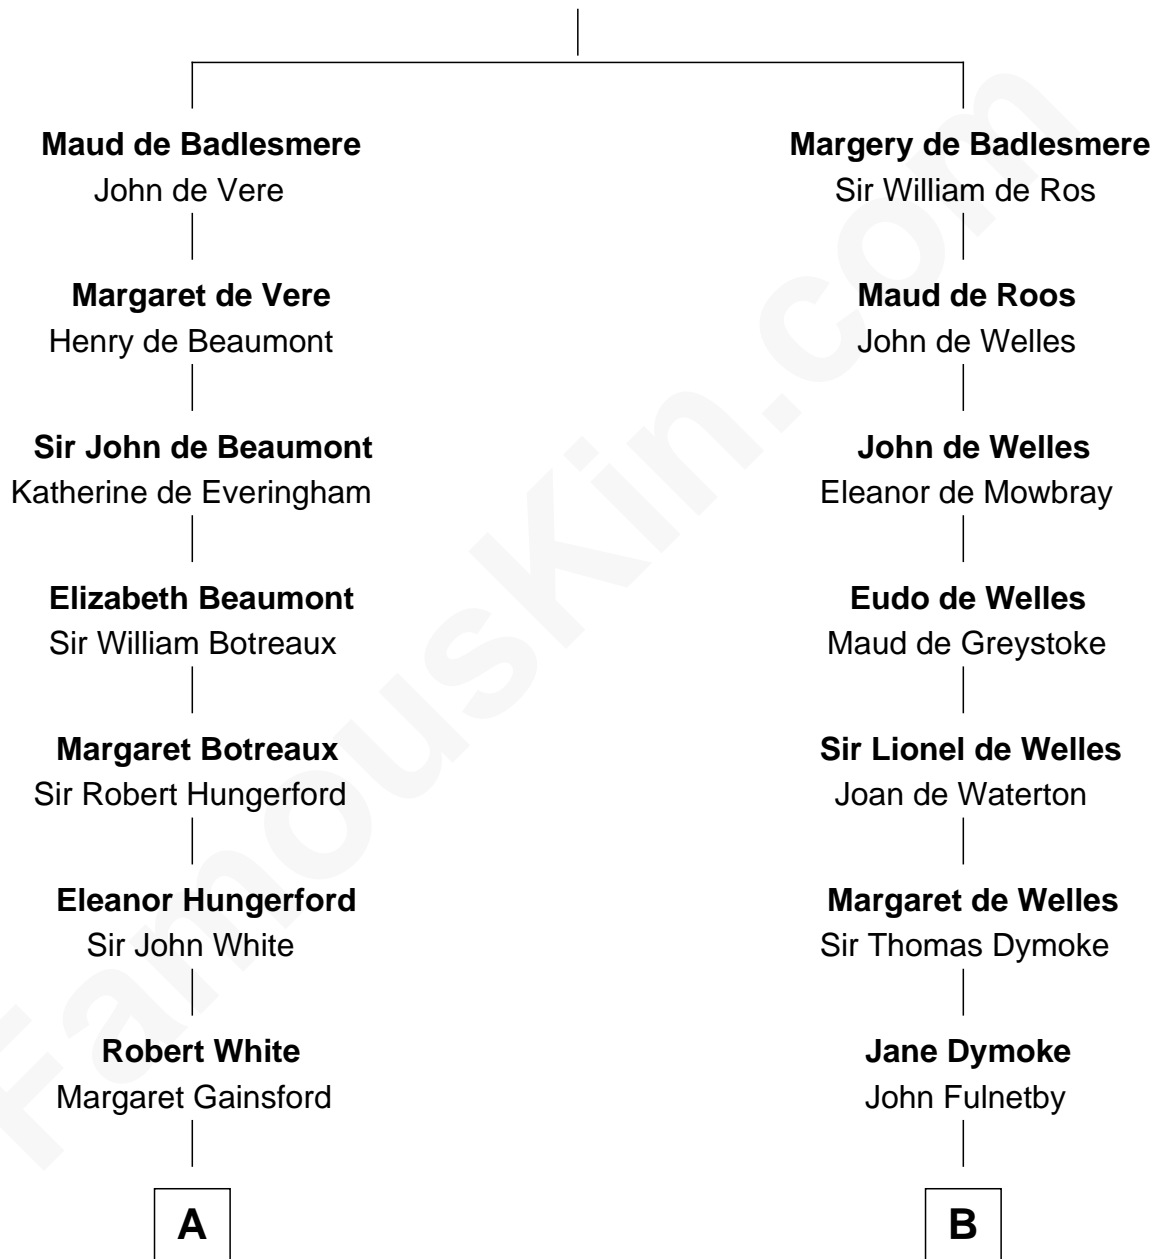

FamousKin.com

Relationship Chart of

Guillermo Billinghurst

31st President of Peru

18th cousin 3 times removed of

Owen Brewster

54th Governor of Maine

Bartholomew de Badlesmere

Margaret de Clare

C

Guillermo Eugenio Billinghurst

Belisaria Angulo

Guillermo Billinghurst

31st President of Peru

D

Abiezer Bridges

54th Governor of Maine

FamousKin.com