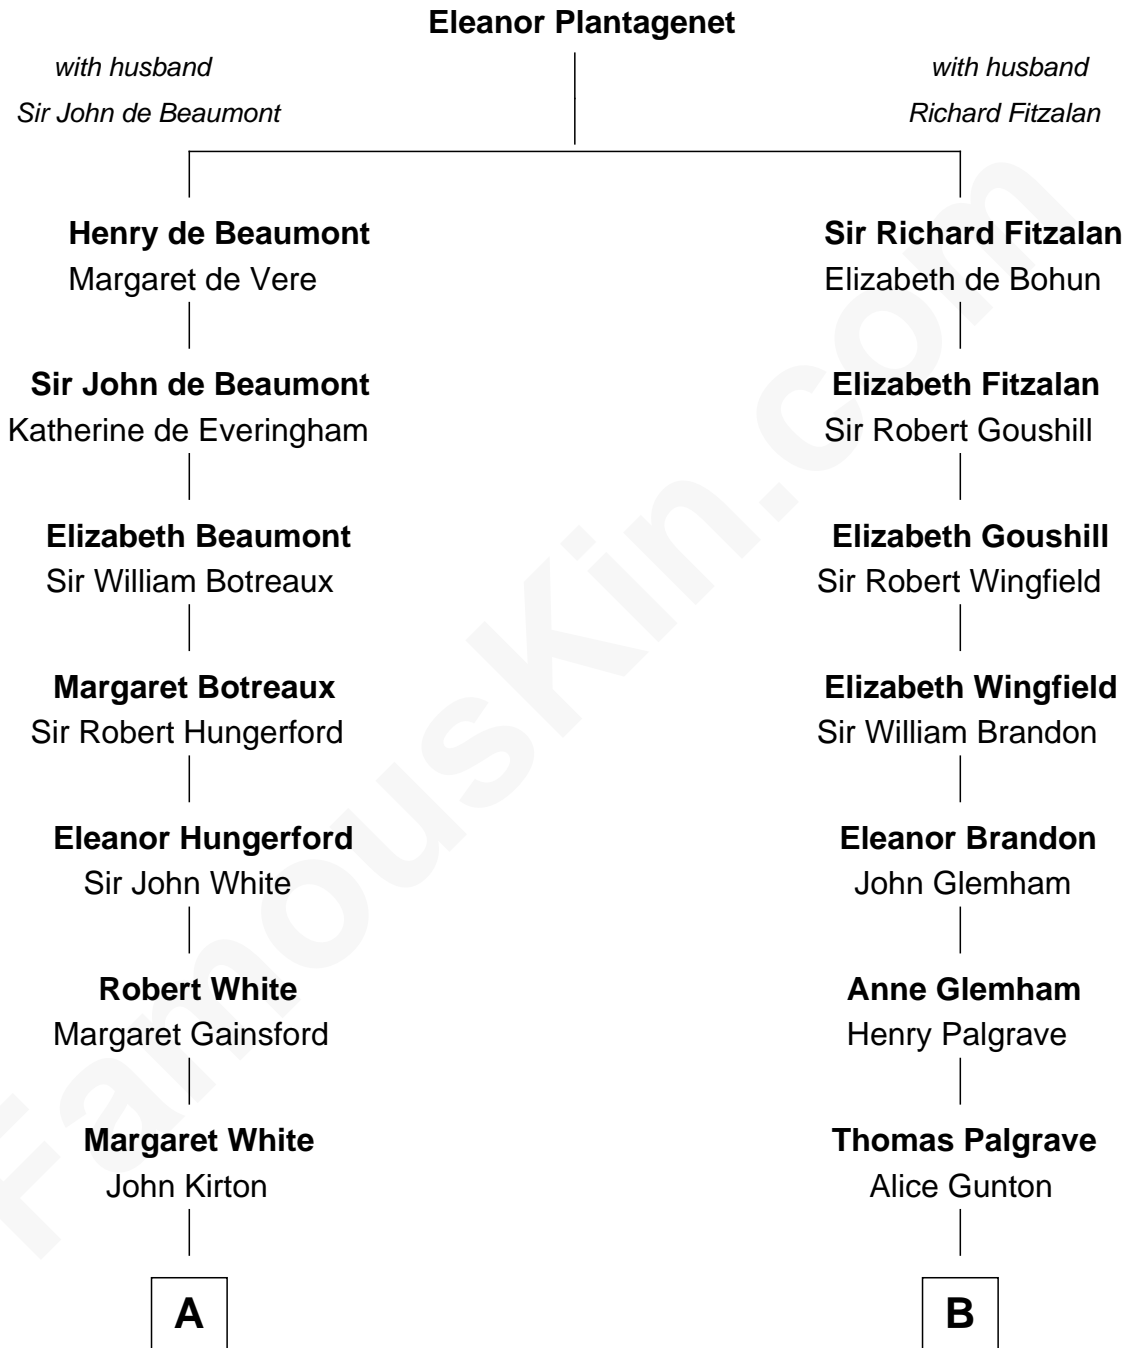

FamousKin.com
Relationship Chart of
Guillermo Billinghurst
31st President of Peru

17th cousin 2 times removed of

Linda Hunt
TV and Movie Actress

C

Charles Edwin Hunt

Louise Phipps Davy

Raymond Davy Hunt

Elsie R. Doying