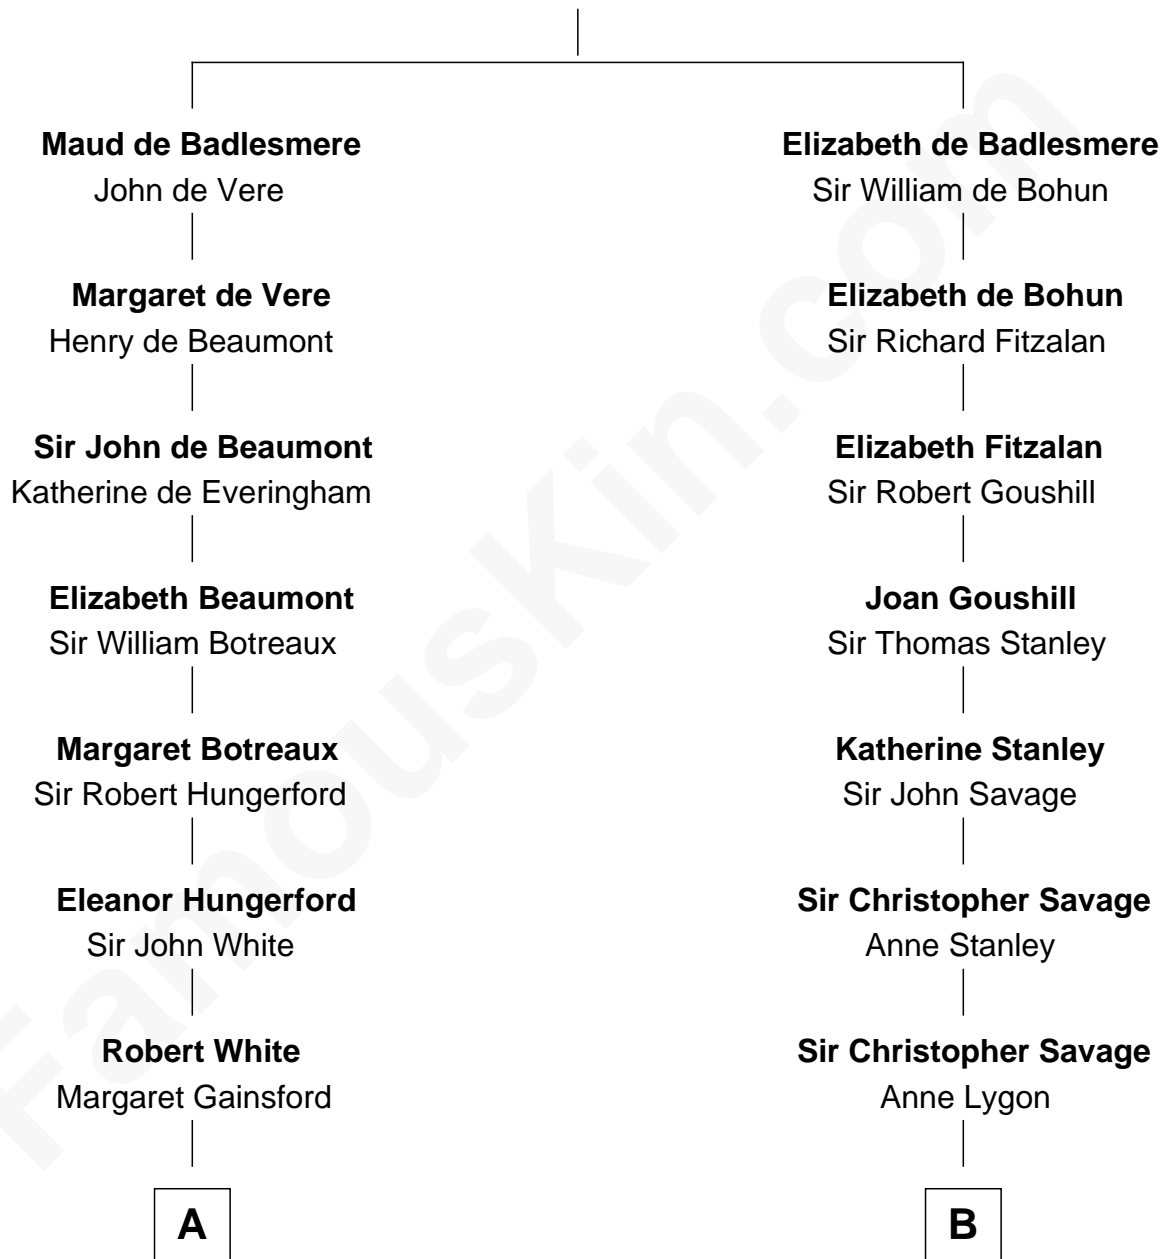

FamousKin.com

Relationship Chart of

Guillermo Billinghurst

31st President of Peru

18th cousin 1 time removed of

General George S. Patton

U.S. Army - World War II

Bartholomew de Badlesmere

Margaret de Clare

C

Guillermo Eugenio Billinghurst

Belisaria Angulo

Guillermo Billinghurst

31st President of Peru

D

Susan Thornton Glassell