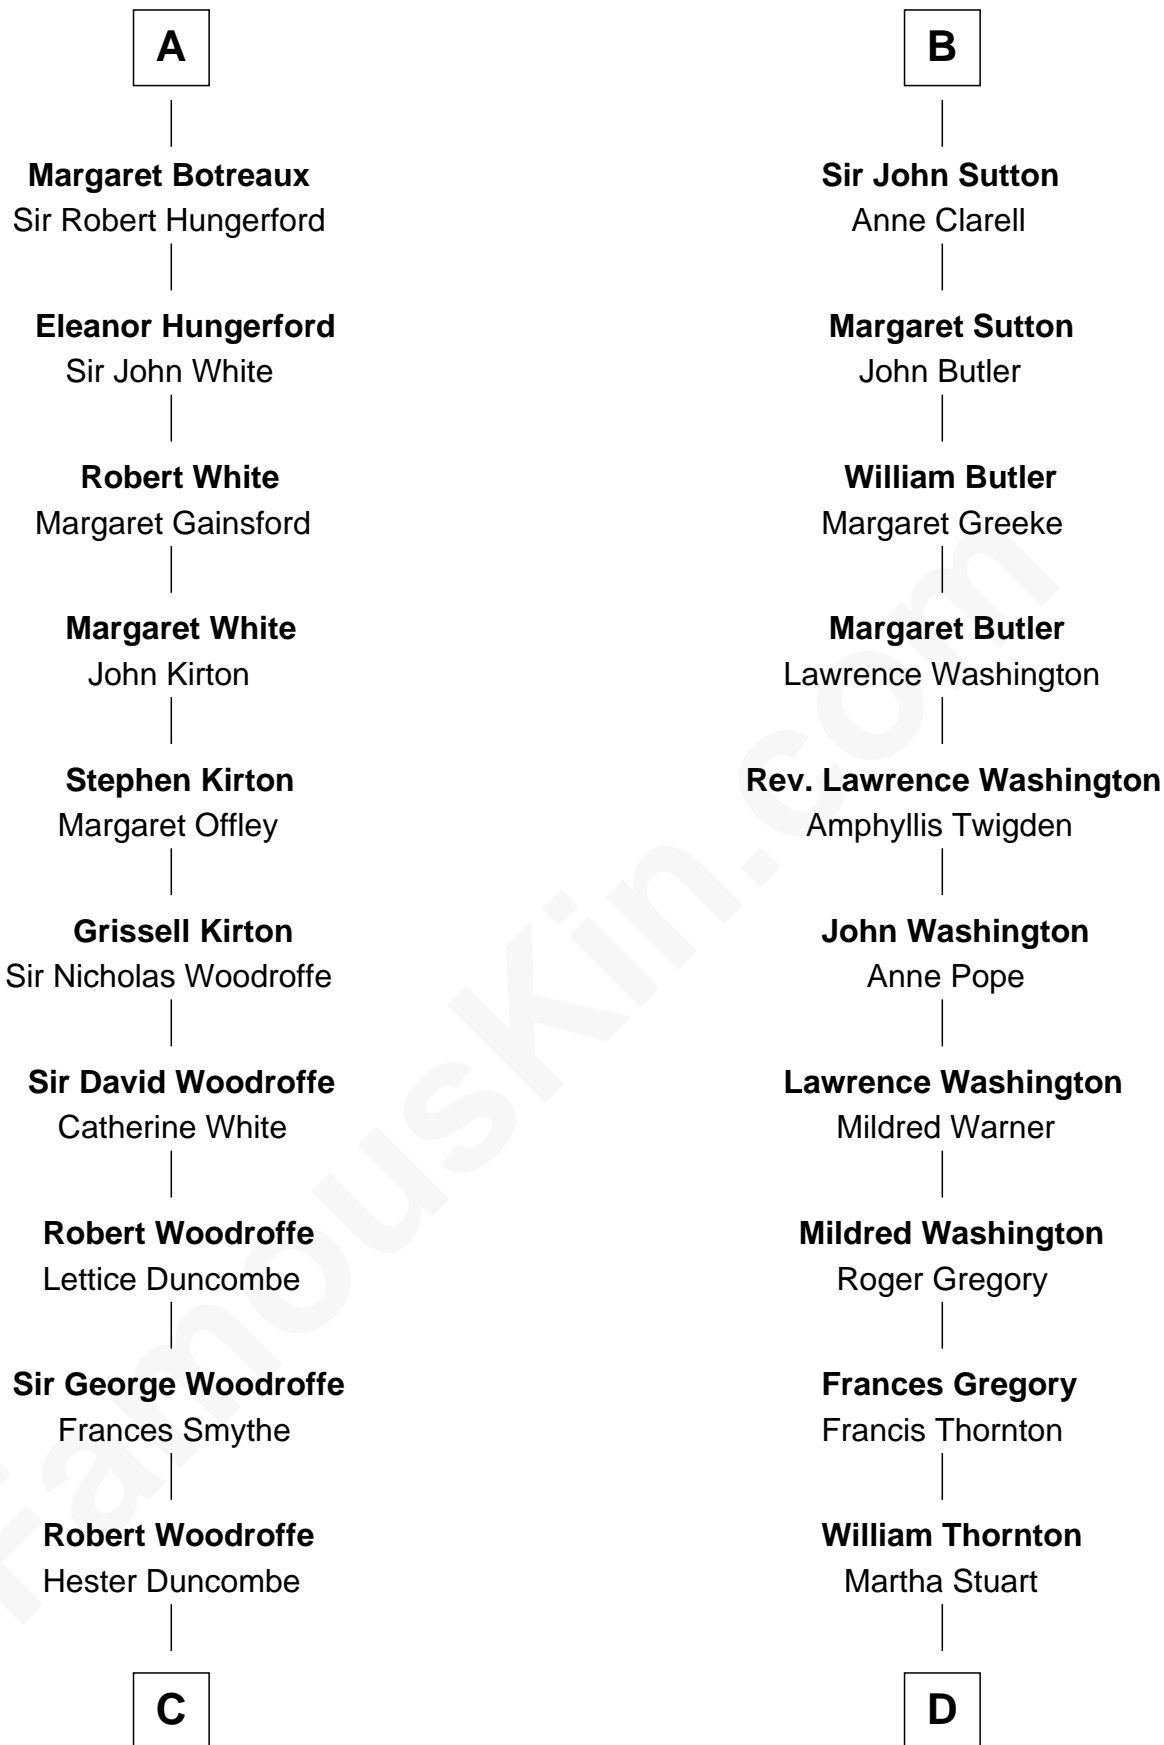

FamousKin.com Relationship Chart of

Guillermo Billinghurst

31st President of Peru

21st cousin of

General George S. Patton

U.S. Army - World War II

C

Lettice Woodroffe
William Billinghurst

Rev. William Billinghurst
Catharine Bellas

Robert Billinghurst
Maria Francisca Agrelo

Guillermo Eugenio Billinghurst
Belisaria Angulo

Guillermo Billinghurst
31st President of Peru

D

William Thorton
Eleanor Thompson