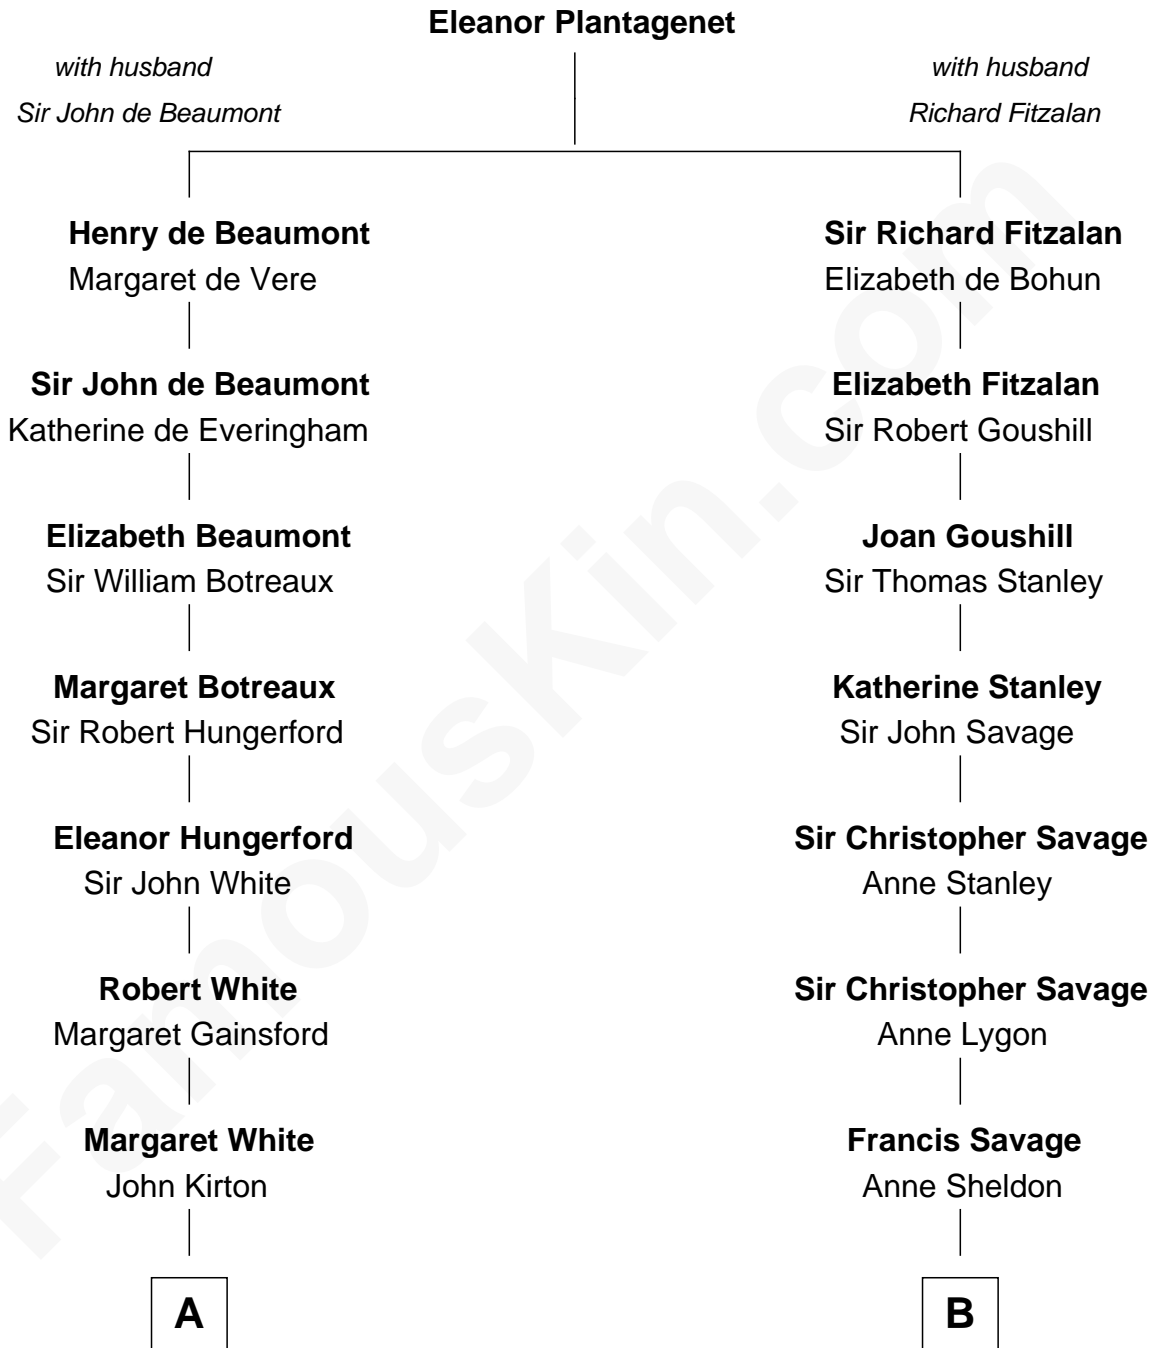

# FamousKin.com Relationship Chart of

**Guillermo Billinghurst**

*31st President of Peru*

17th cousin 1 time removed of

**General George S. Patton**

*U.S. Army - World War II*

**C**

George Smith Patton

Ruth Wilson

General George S. Patton

*U.S. Army - World War II*

FamousKin.com