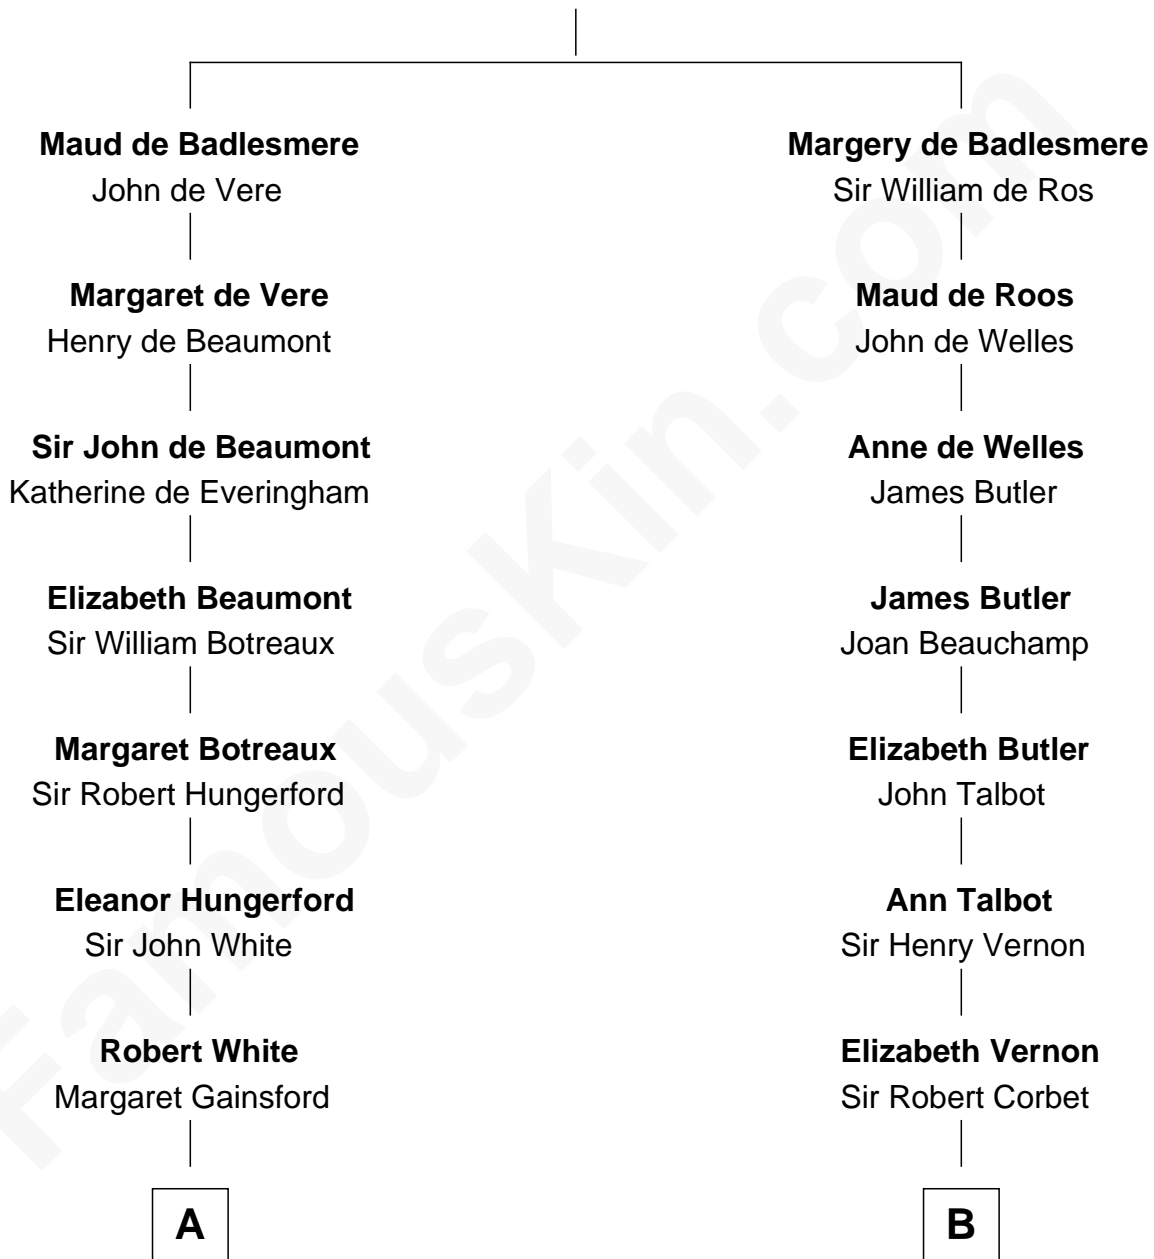

**FamousKin.com**  
**Relationship Chart of**  
**Guillermo Billinghurst**  
*31st President of Peru*

**18th cousin 2 times removed of**

**Lizzie Borden**  
*Accused Murderess*

**Bartholomew de Badlesmere**  
 Margaret de Clare

**C**

**Guillermo Eugenio Billinghurst**

Belisaria Angulo

**Guillermo Billinghurst**

*31st President of Peru*

**D**

**Sarah L. Vinnicum**

Joseph Morse

**Anthony Morse**

Rhoda Morrison

**Sarah Anthony Morse**

Andrew Jackson Borden

**Lizzie Borden**

*Accused Murderess*

FamousKin.com