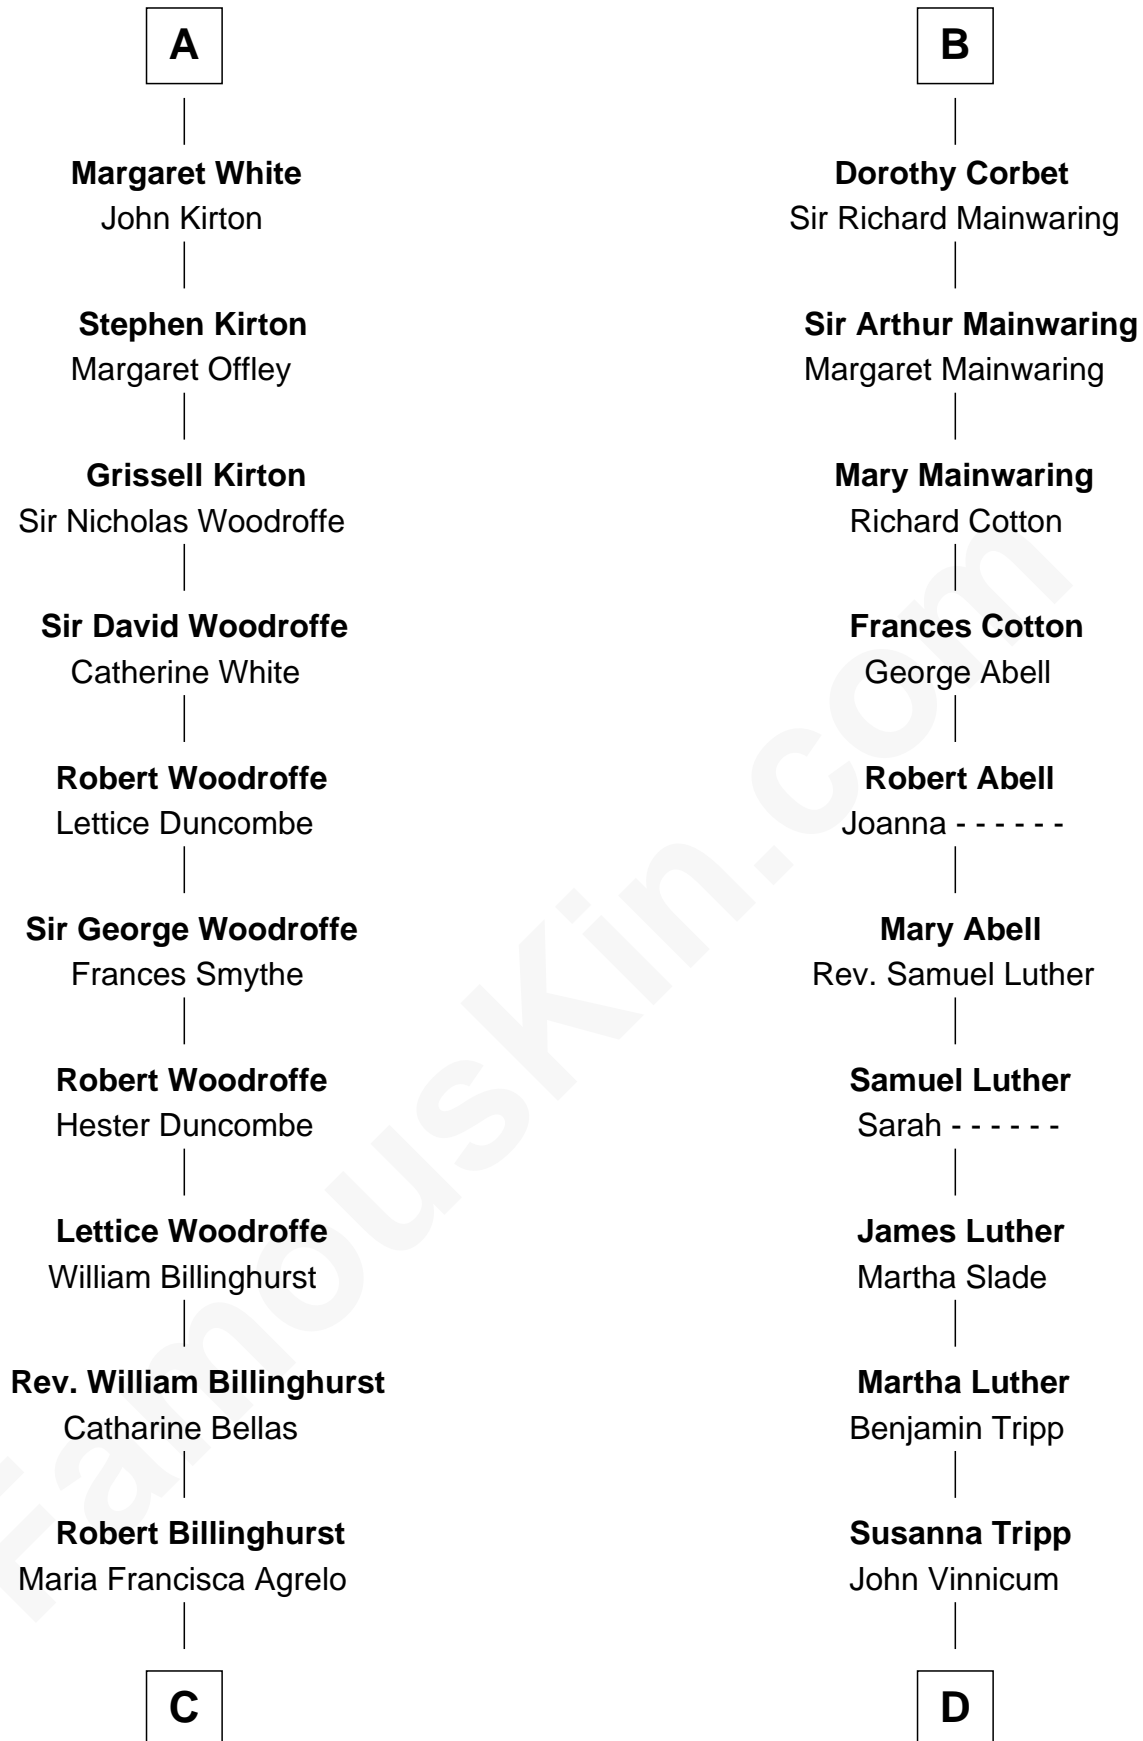

**FamousKin.com**  
**Relationship Chart of**  
**Guillermo Billinghurst**  
*31st President of Peru*

**18th cousin 2 times removed of**

**Lizzie Borden**  
*Accused Murderess*

**Bartholomew de Badlesmere**  
 Margaret de Clare

**C**

**Guillermo Eugenio Billinghurst**

Belisaria Angulo

**Guillermo Billinghurst**

*31st President of Peru*

**D**

**Sarah L. Vinnicum**

Joseph Morse

**Anthony Morse**

Rhoda Morrison

**Sarah Anthony Morse**

Andrew Jackson Borden

**Lizzie Borden**

*Accused Murderess*

FamousKin.com