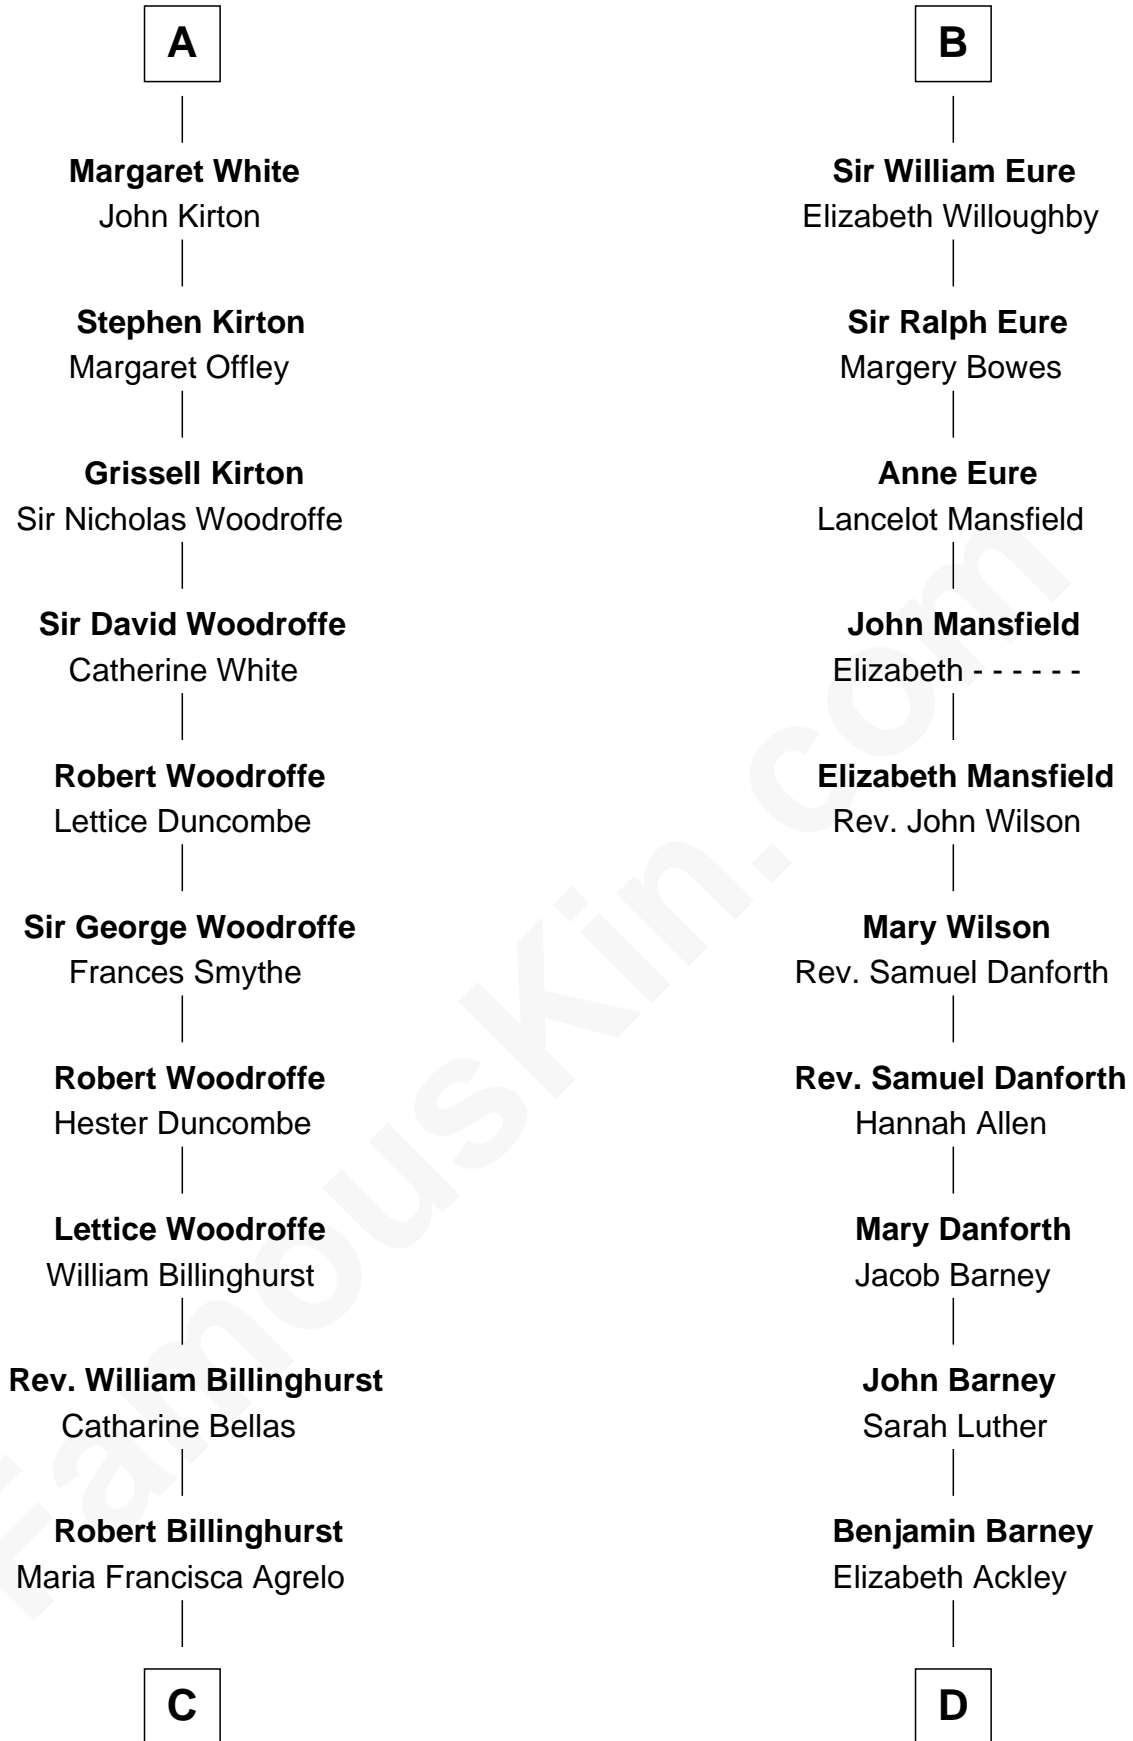

FamousKin.com

Relationship Chart of

Guillermo Billinghurst

31st President of Peru

18th cousin 3 times removed of

Elizabeth Montgomery

TV Actress - "Bewitched"

Bartholomew de Badlesmere

Margaret de Clare

C

Guillermo Eugenio Billinghurst

Belisaria Angulo

Guillermo Billinghurst

31st President of Peru

D

Nathan Barney

Hannah Carey

Nathan Barney

Mary A. Deverell

Mary Weed Barney

Henry Montgomery

Henry Montgomery

Elizabeth Bryan Allen

Elizabeth Montgomery