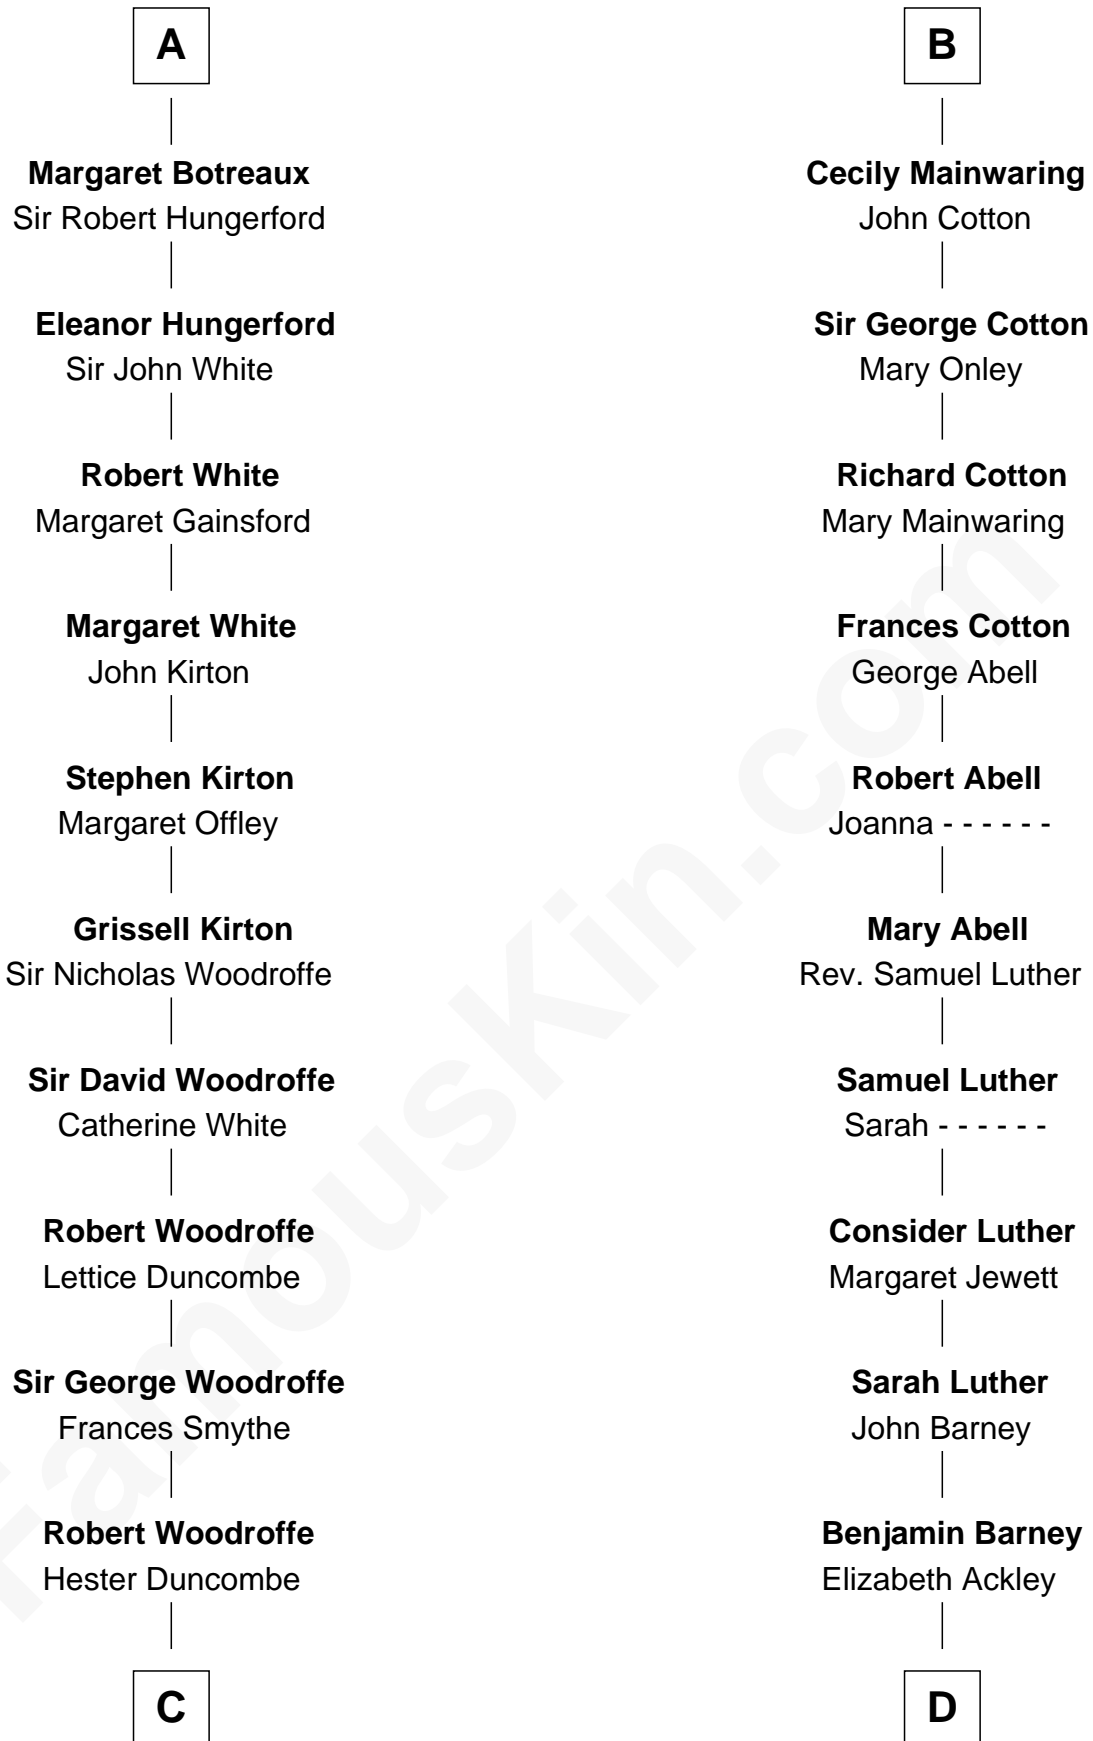

FamousKin.com Relationship Chart of

Guillermo Billinghurst

31st President of Peru

21st cousin of

Elizabeth Montgomery

TV Actress - "Bewitched"

Sir Roger de Quincy

Helen of Galloway

Belisaria Angulo

Guillermo Billinghurst

31st President of Peru

D

Nathan Barney

Hannah Carey

Nathan Barney

Mary A. Deverell