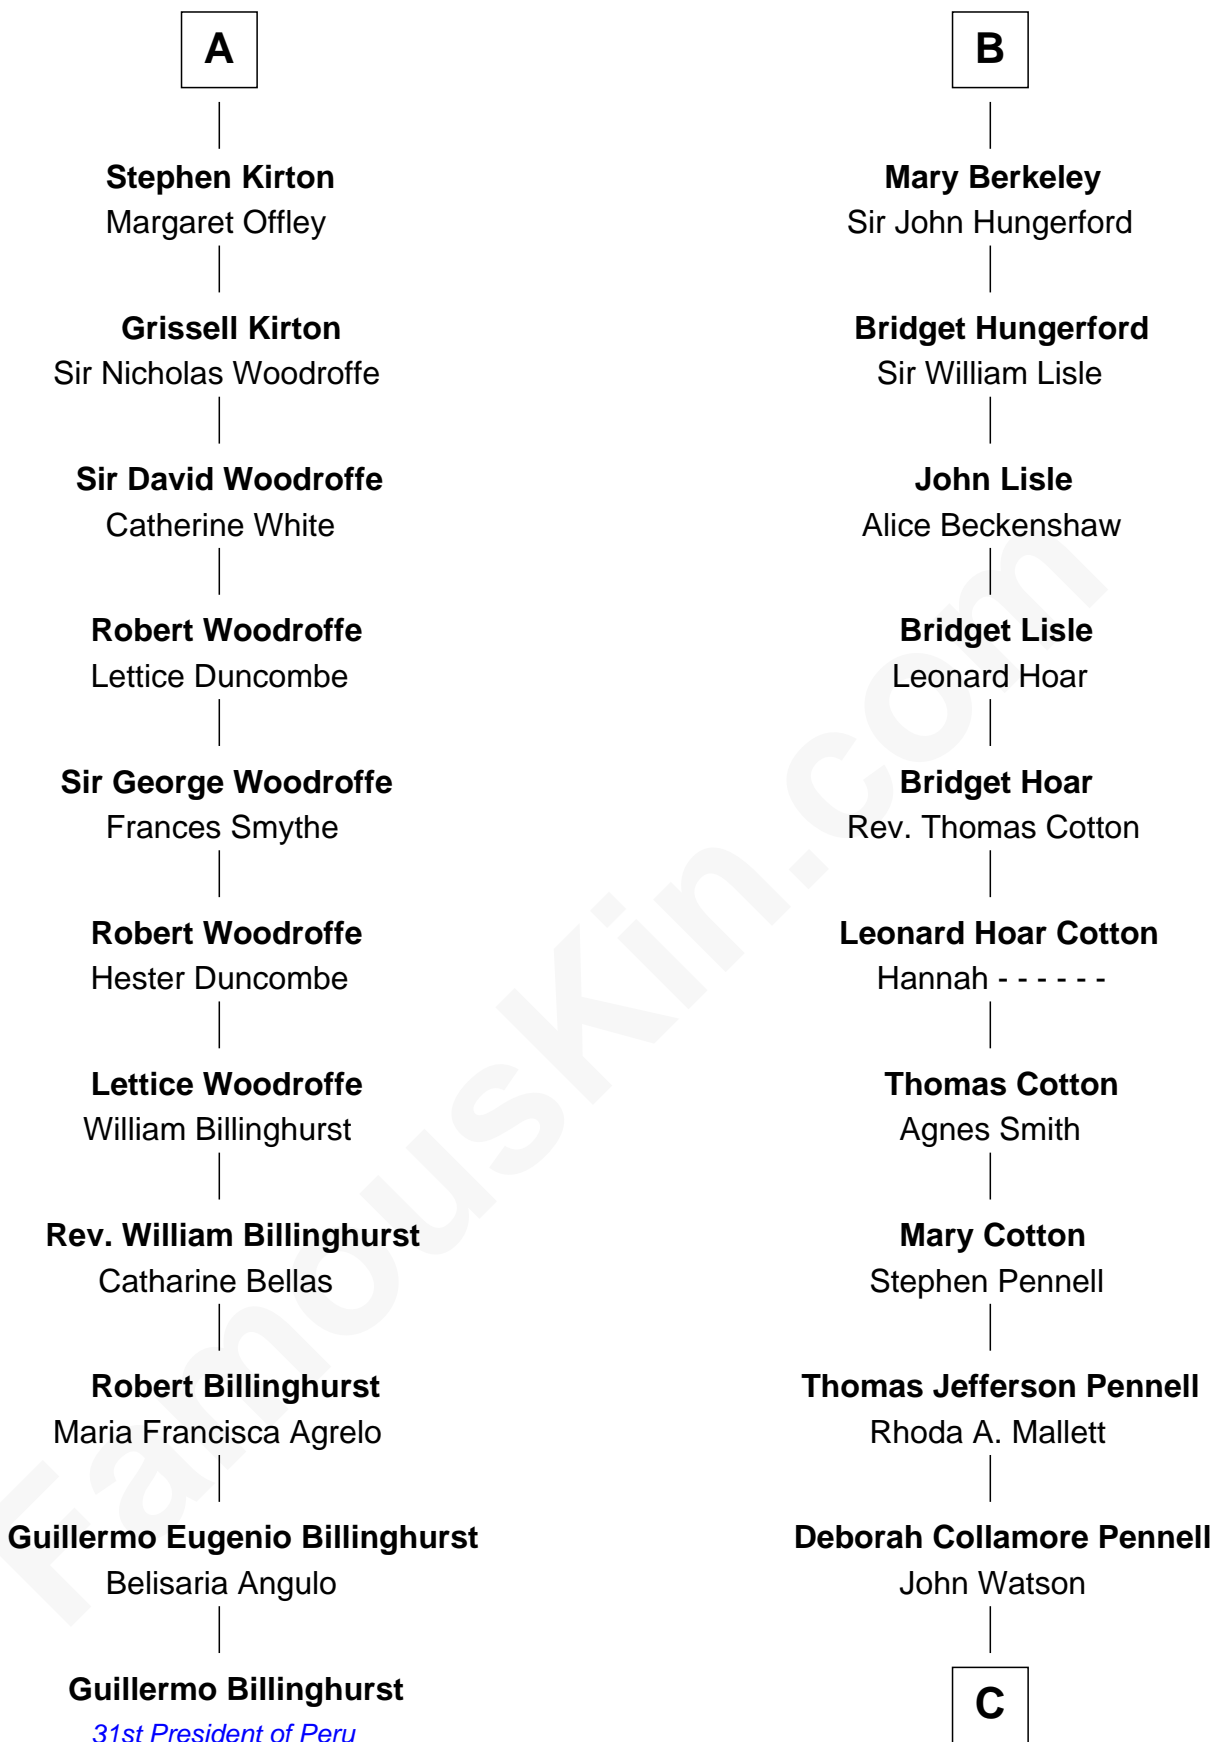

**FamousKin.com**  
**Relationship Chart of**  
**Guillermo Billinghurst**  
*31st President of Peru*

**17th cousin 3 times removed of**  
**Warren Buffett**  
*Chairman & CEO, Berkshire Hathaway*

**C**

**Susan Ann Watson**  
Ford Bela Barber

**Stella Frances Barber**  
John Ammon Stahl

**Leila Stahl**  
Howard Homan Buffett

**Warren Buffett**  
*Chairman & CEO, Berkshire Hathaway*

FamousKin.com