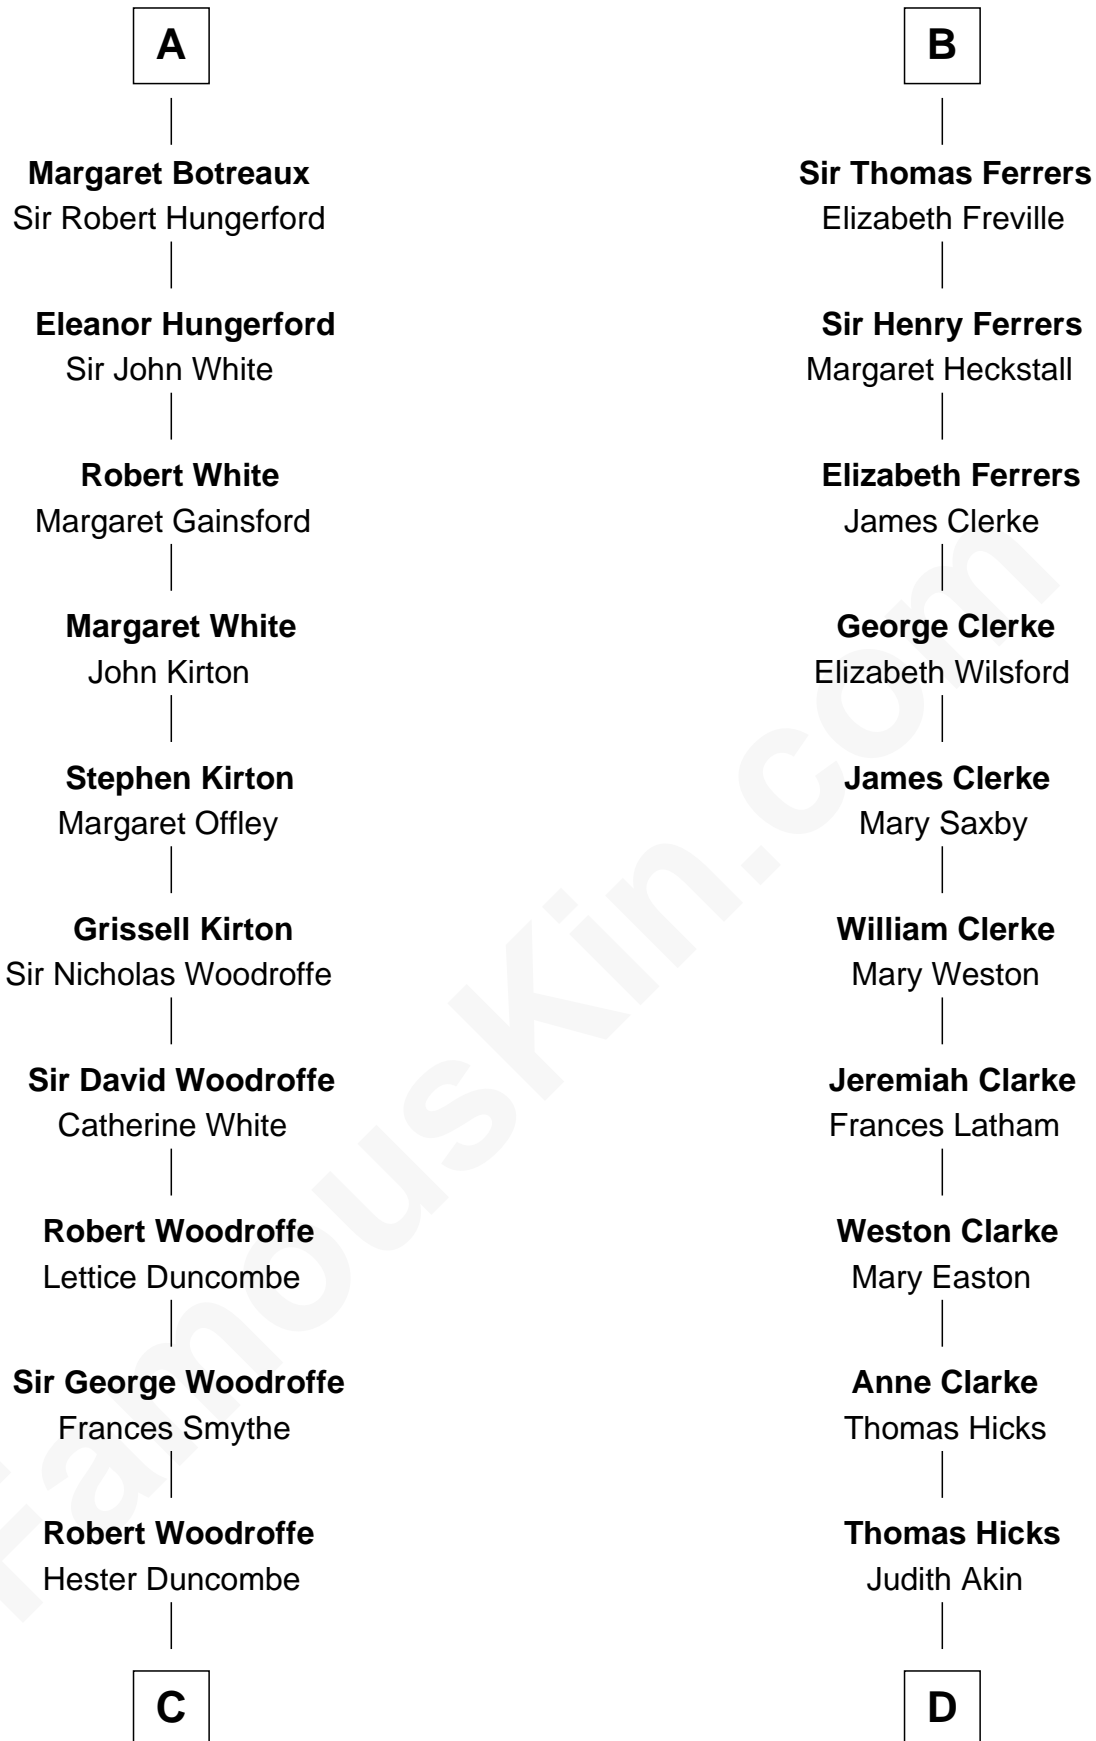

FamousKin.com
Relationship Chart of
Guillermo Billinghurst

31st President of Peru

20th cousin 1 time removed of

Susan B. Anthony

Women's Rights Advocate

Sir Roger de Quincy
 Helen of Galloway

C

Lettice Woodroffe