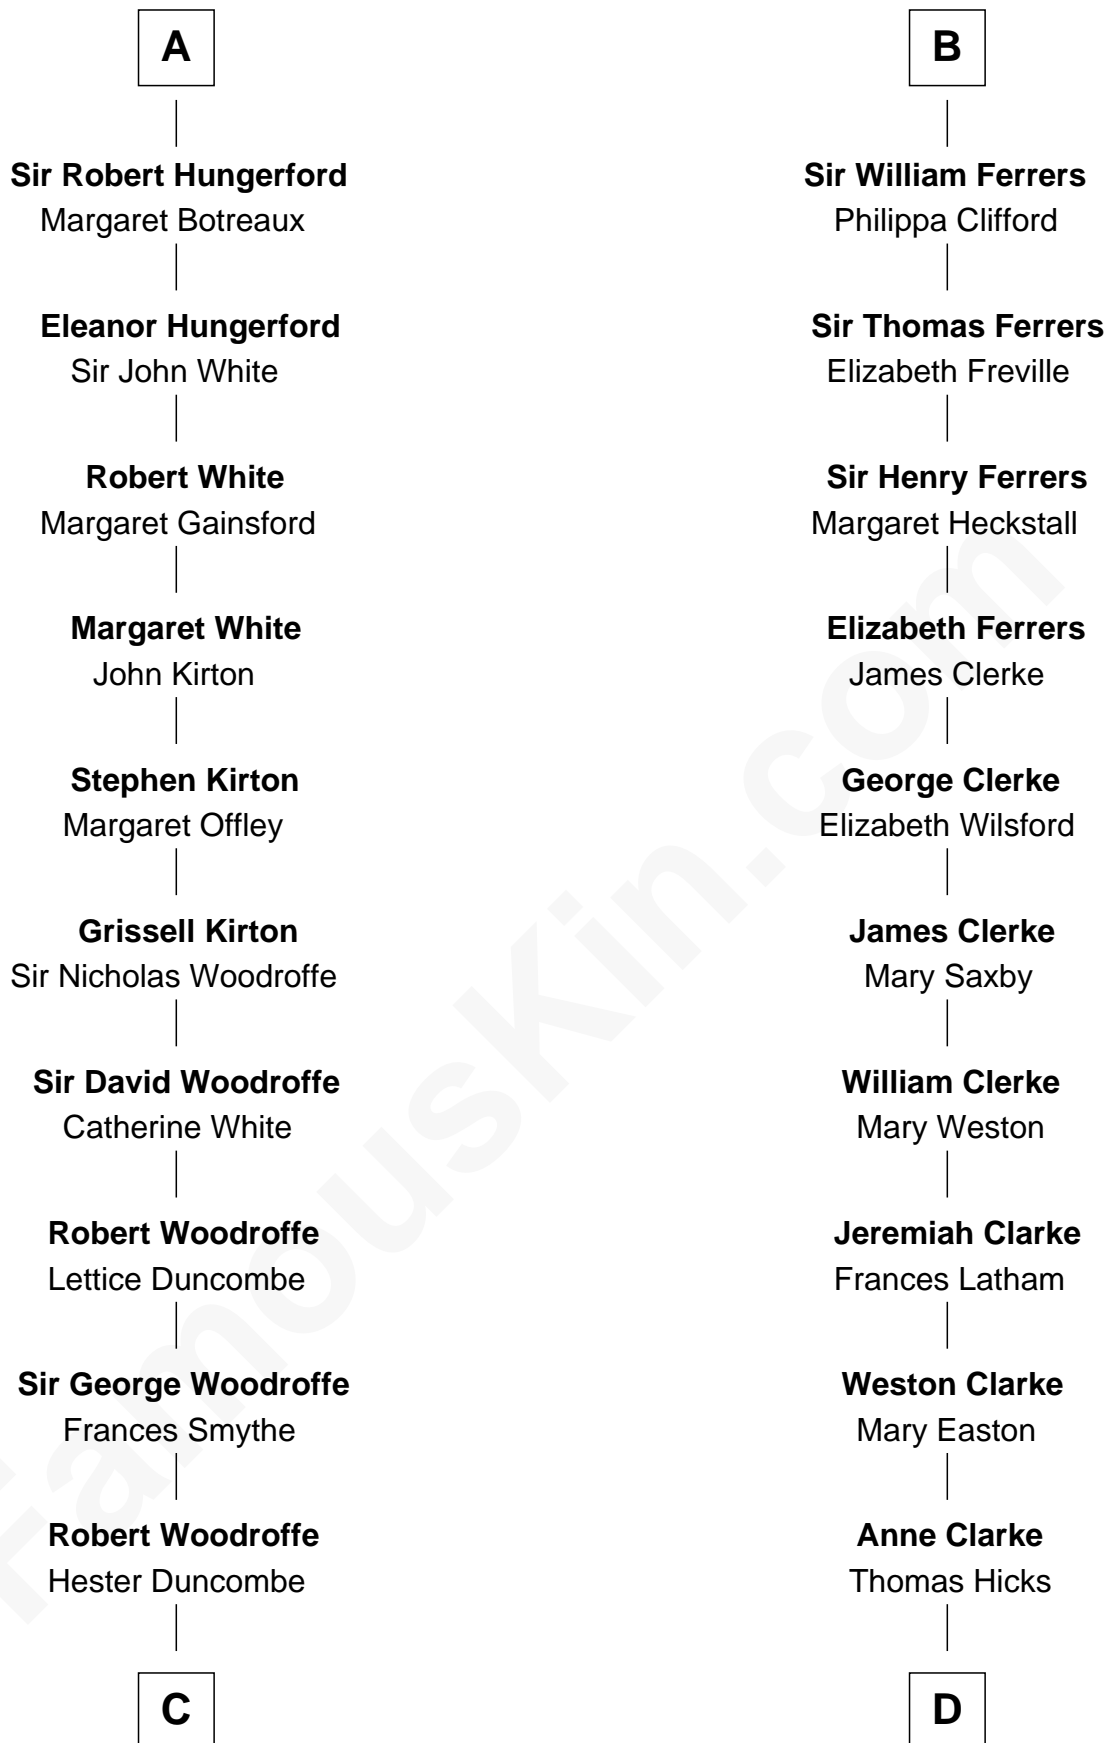

FamousKin.com

Relationship Chart of

Guillermo Billinghurst

31st President of Peru

21st cousin of

Susan B. Anthony

Women's Rights Advocate

C