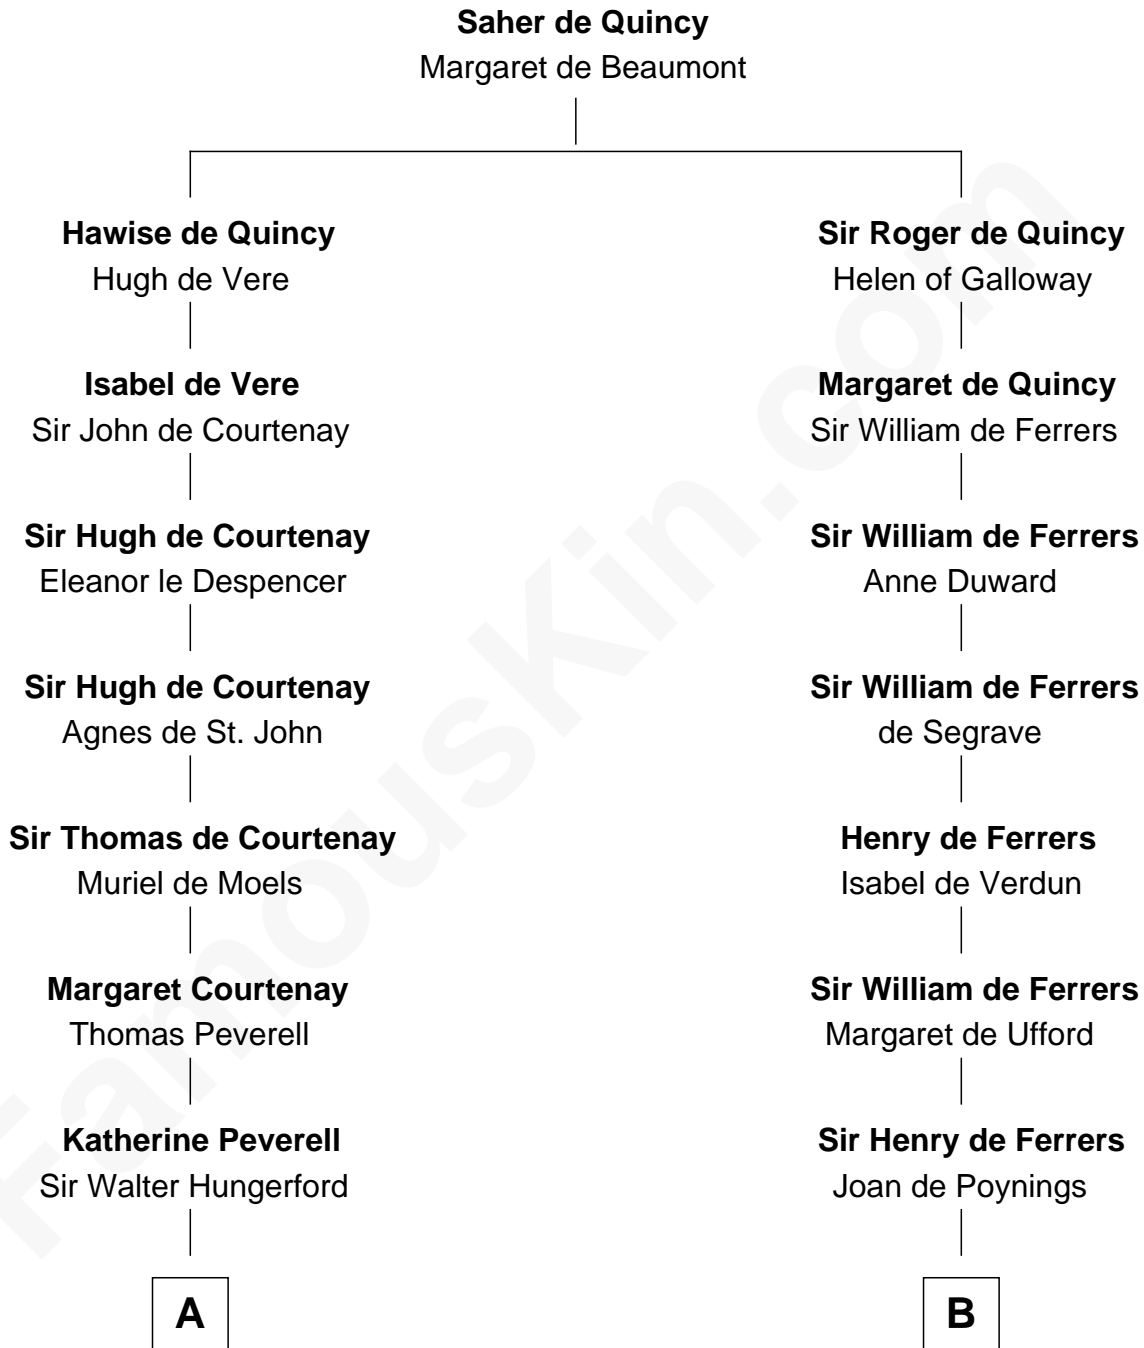

FamousKin.com

Relationship Chart of

Guillermo Billinghurst

31st President of Peru

21st cousin of

Susan B. Anthony

Women's Rights Advocate

C

Lettice Woodroffe

William Billinghurst

Rev. William Billinghurst

Catharine Bellas

Robert Billinghurst

Maria Francisca Agrelo

Guillermo Eugenio Billinghurst

Belisaria Angulo