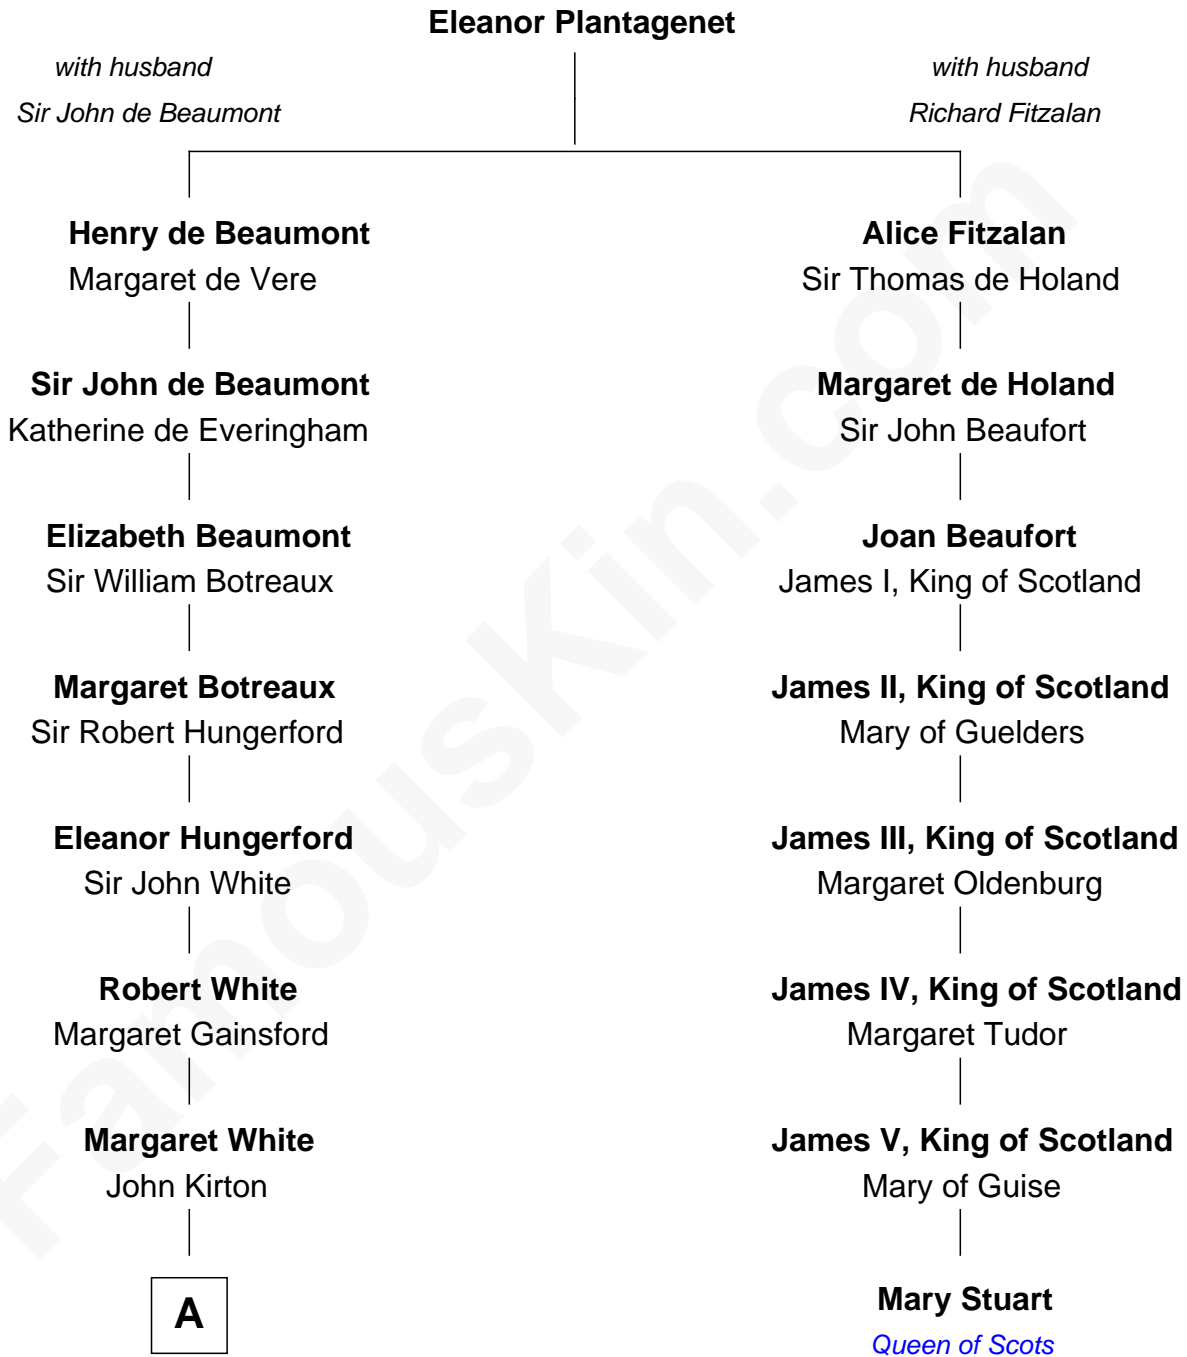

**FamousKin.com**  
**Relationship Chart of**  
**Guillermo Billinghurst**  
*31st President of Peru*

7th cousin 10 times removed of

**Mary Stuart**  
*Queen of Scots*

**A**

Stephen Kirton

Margaret Offley

Grissell Kirton

Sir Nicholas Woodroffe

Sir David Woodroffe

Catherine White

Robert Woodroffe

Lettice Duncombe

Sir George Woodroffe

Frances Smythe

Robert Woodroffe