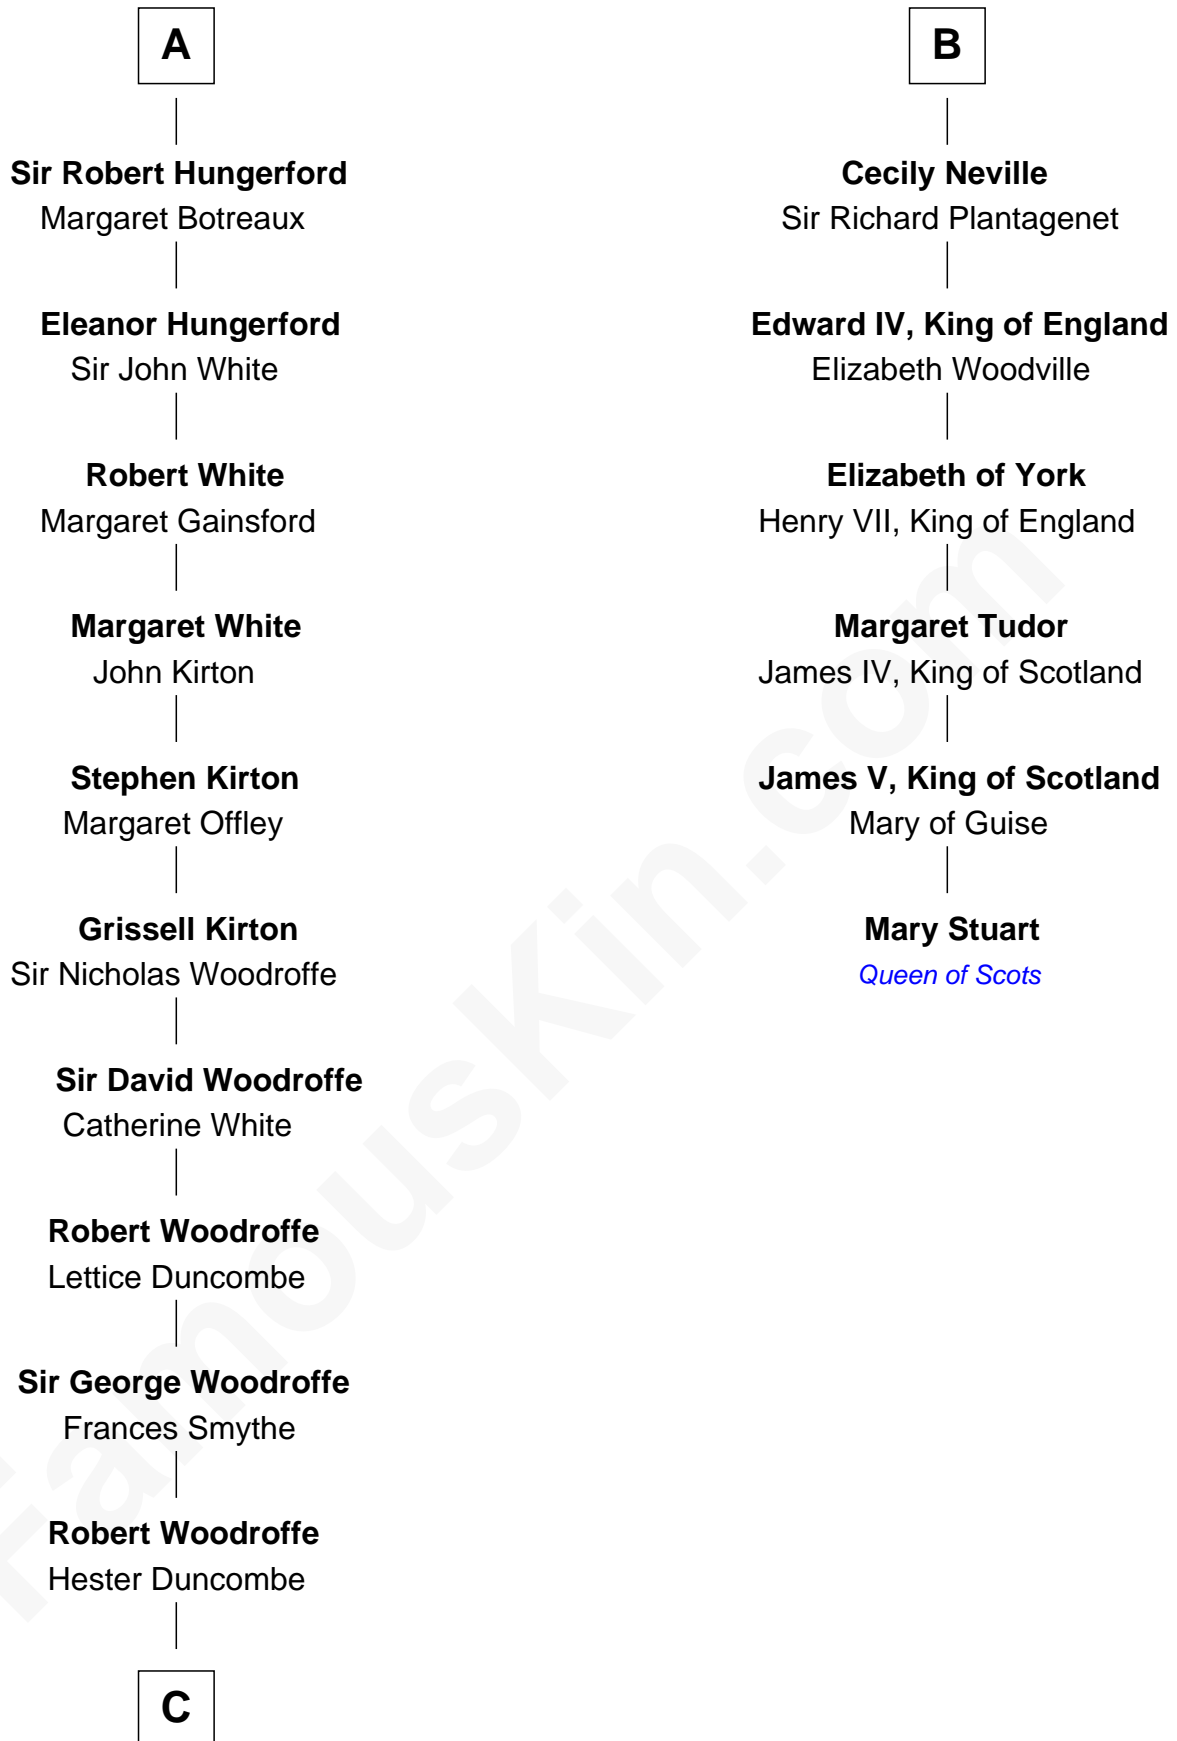

FamousKin.com
Relationship Chart of
Guillermo Billinghurst
31st President of Peru

12th cousin 9 times removed of

Mary Stuart
Queen of Scots

Saher de Quincy
 Margaret de Beaumont

C

Lettice Woodroffe

William Billinghurst