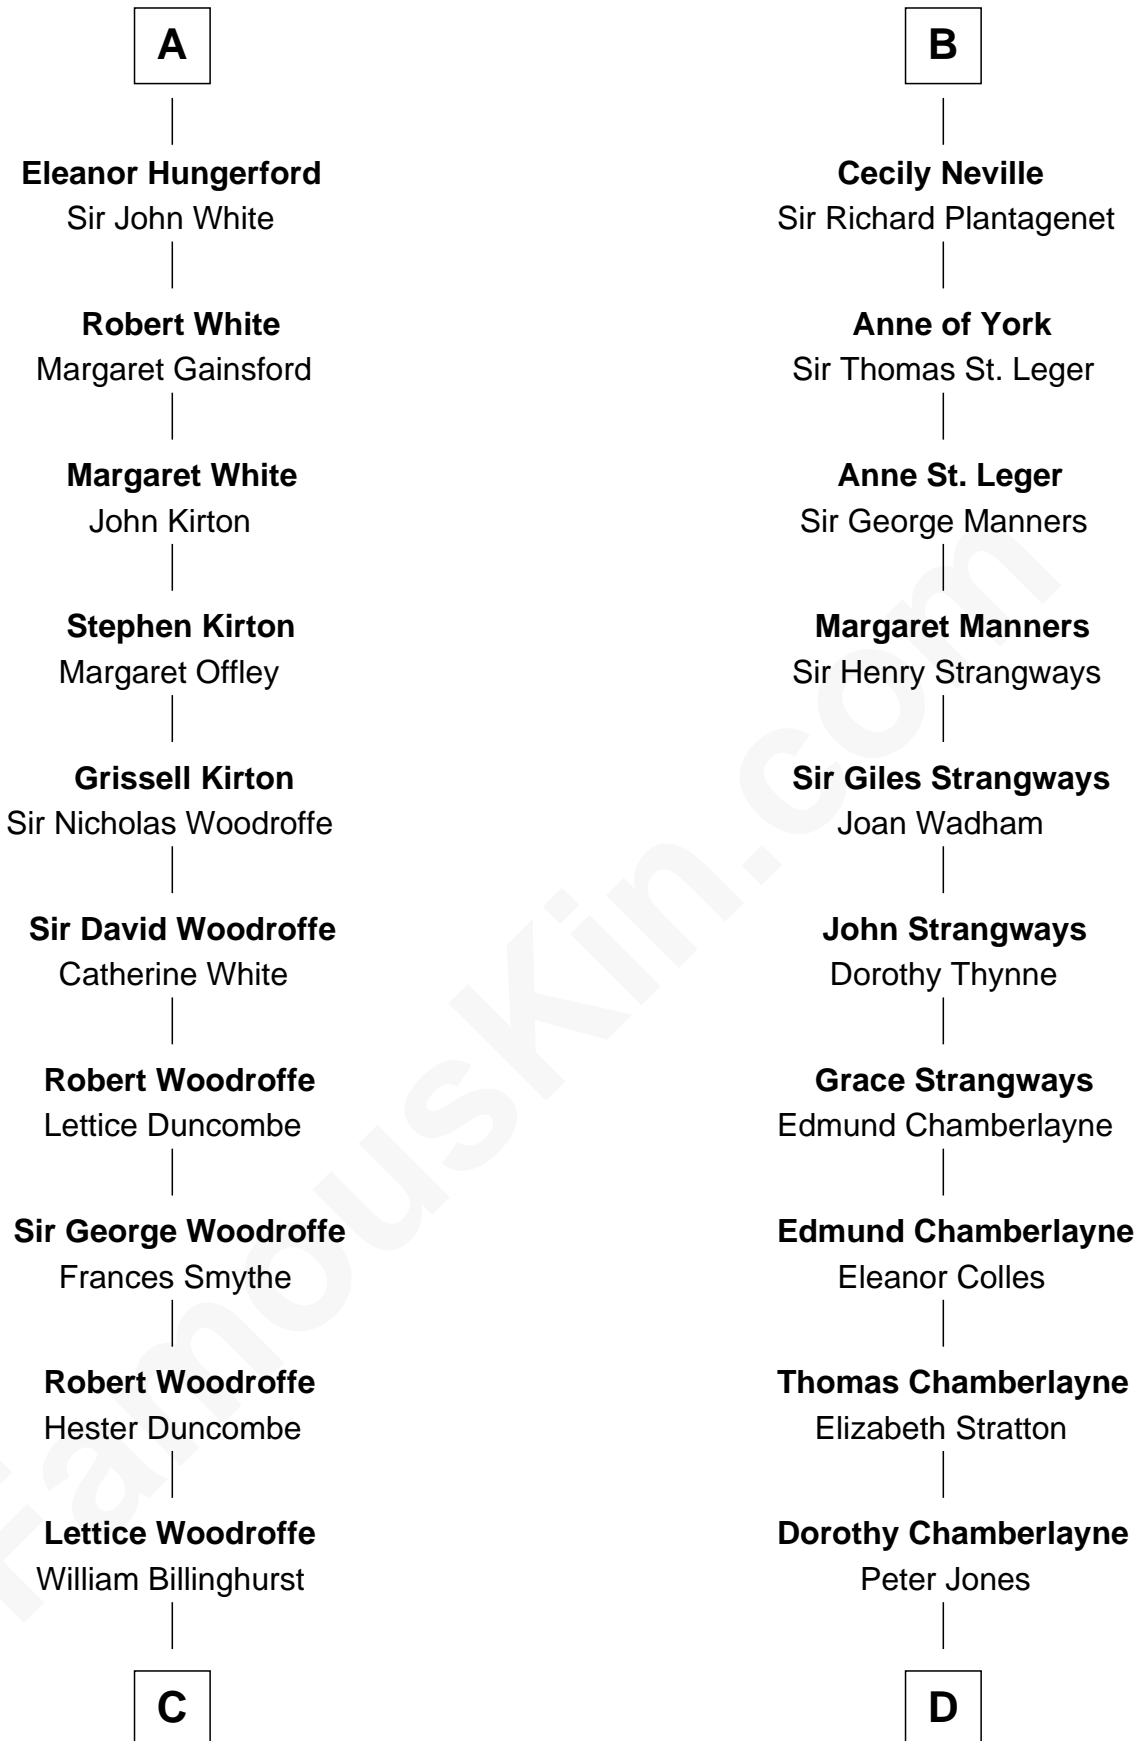

## Relationship Chart of

### Guillermo Billinghurst

31st President of Peru

19th cousin 1 time removed of

### James C. Jones

10th Governor of Tennessee

**John de Brienne**  
Berenguela of Leon

FamousKin.com